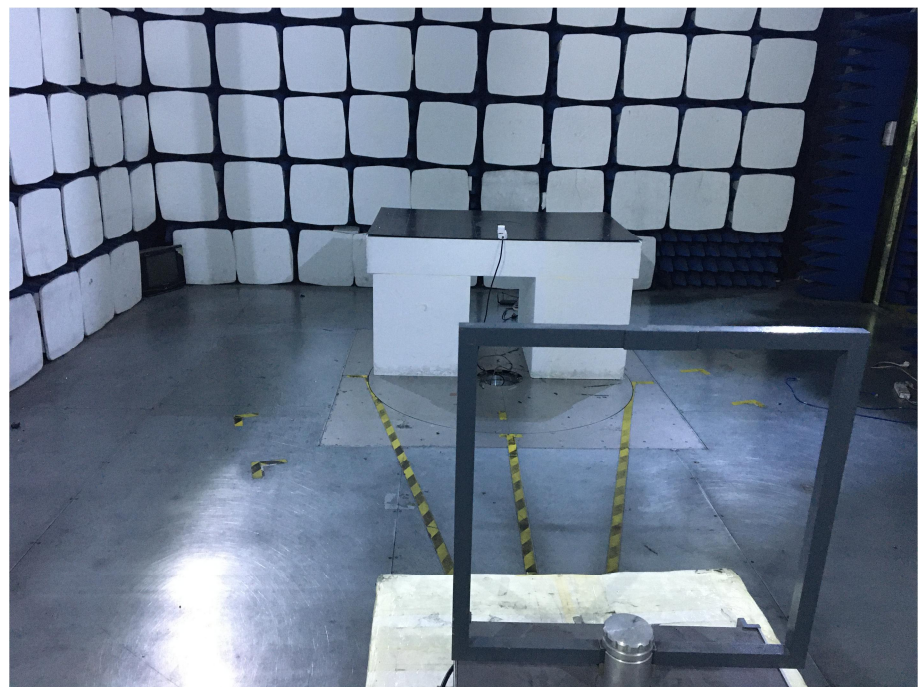

EXHIBIT 4 - TEST SETUP PHOTOGRAPHS

**Conducted Emission
Test Setup**

**Radiation Emission Test
Setup (Below 30MHz)**

Radiation Emission Test Setup (30MHz to 1GHz)

Radiation Emission Test Setup (1GHz to 18GHz)

Radiation Emission Test Setup (Above 18GHz)

******* END OF REPORT *******