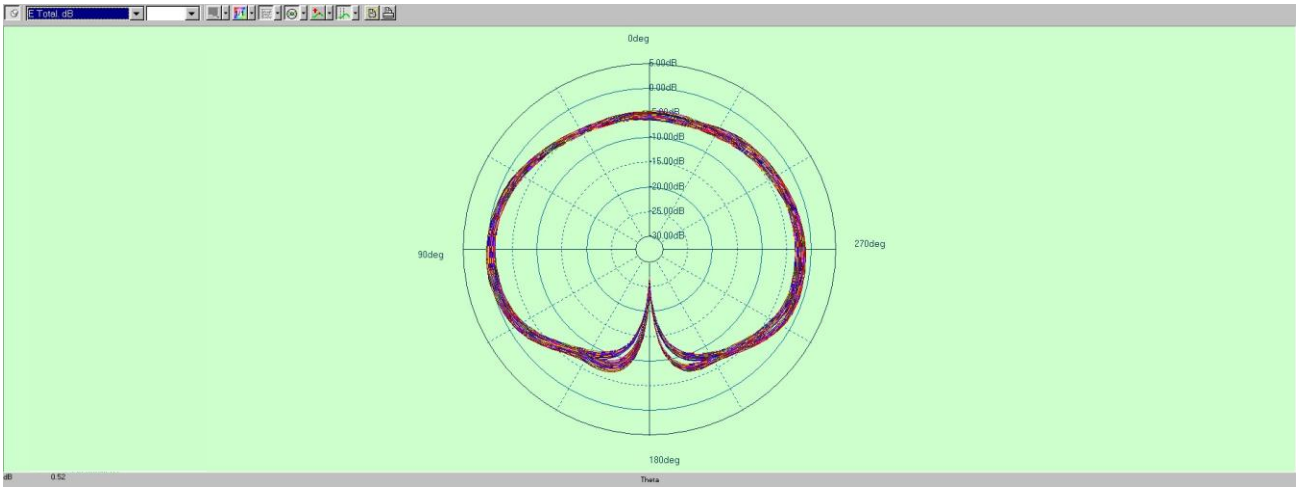

# Typical Free Space Radiation Pattern

3D Radiation Pattern

# Typical Free Space Radiation Pattern

2D Radiation Pattern

PHI=0

PHI=90

THETA=90

Prepared	Checked	Approved
Jack ma	Tom yang	Tony tse