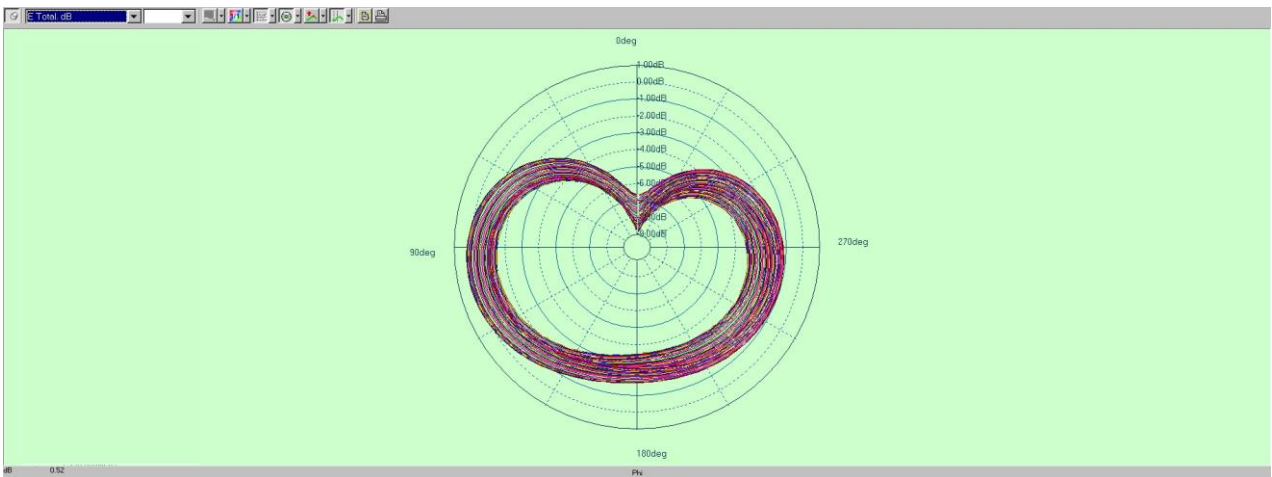

# Typical Free Space Radiation Pattern

3D Radiation Pattern

# Typical Free Space Radiation Pattern

2D Radiation Pattern

PHI=0

PHI=90

THETA=90

Prepared	Checked	Approved
Jack ma	Tom yang	Tony tse