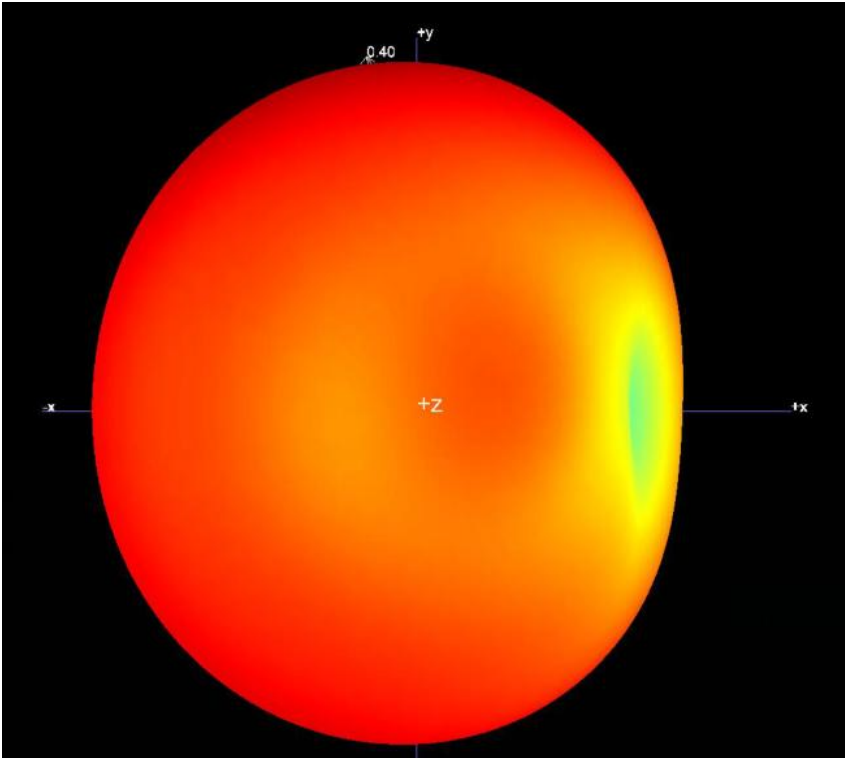

# Typical Free Space Radiation Pattern

3D Radiation Pattern

# Typical Free Space Radiation Pattern

2D Radiation Pattern

PHI=0

PHI=90

THETA=90

Prepared	Checked	Approved
Jack ma	Tom yang	Tony tse