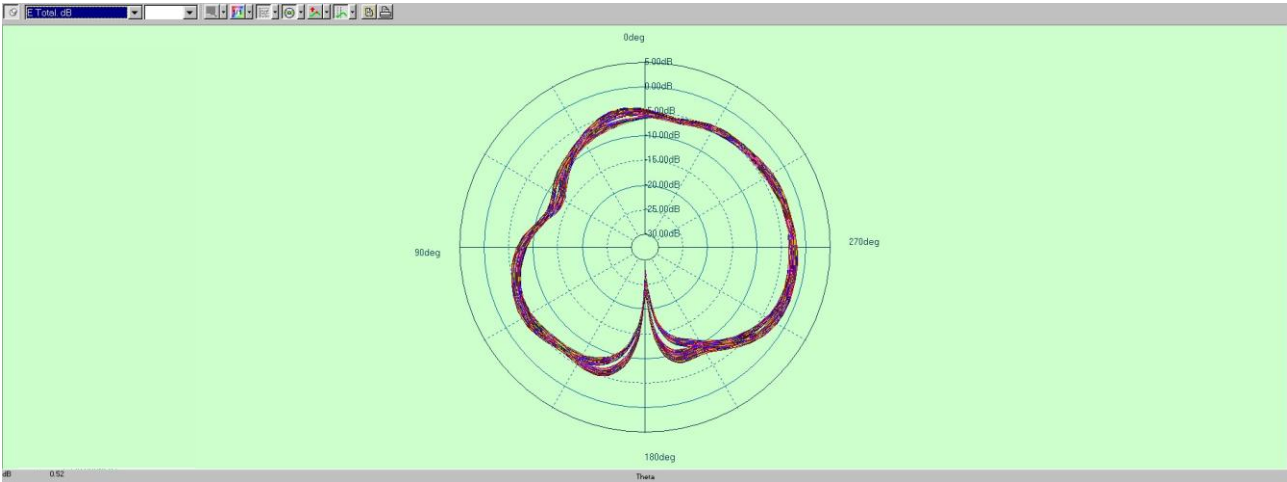

# Typical Free Space Radiation Pattern

3D Radiation Pattern

# Typical Free Space Radiation Pattern

2D Radiation Pattern

PHI=0

PHI=90

THETA=90

Prepared	Checked	Approved
Jack ma	Tom yang	Tony tse