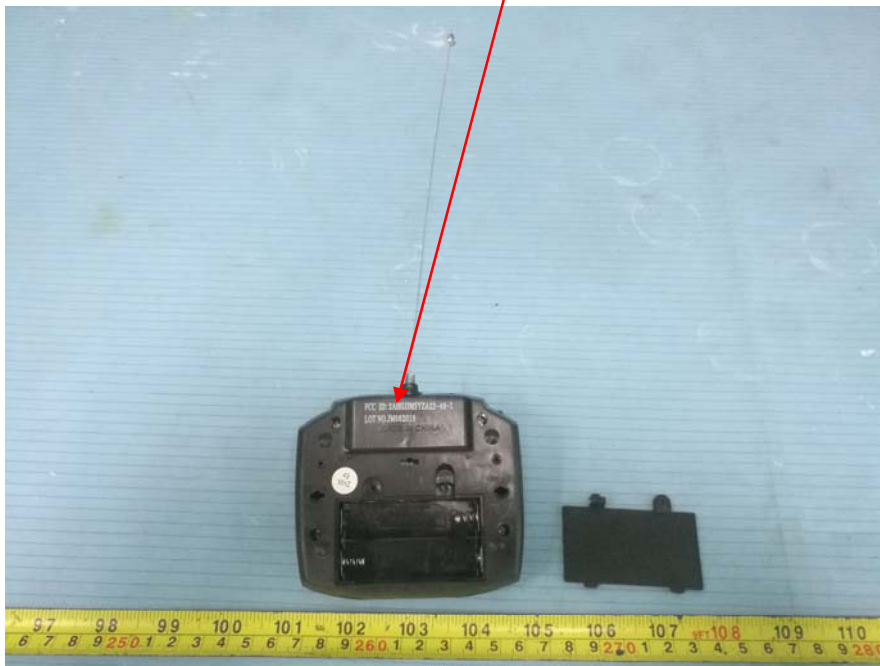

EXHIBIT A - FCC ID LABELING AND LOCATION

FCC ID Label

FCC ID:2AHGJJMSYZA22-49-1

Proposed FCC ID Label Location

The label shown shall be permanently affixed at a conspicuous location on the device and be readily visible to the user at the time purchase (Labeling requirements per 2.925)