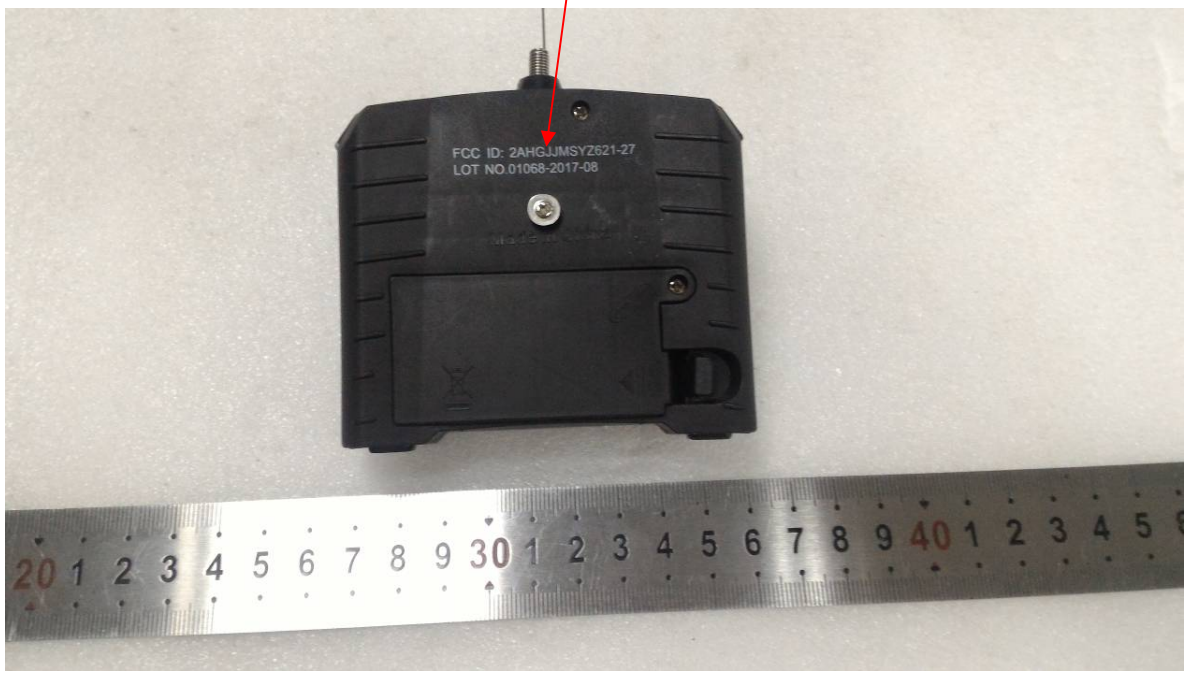

EXHIBIT A - FCC ID LABEL AND LOCATION

FCC ID Label

FCC ID: 2AHGJJMSYZ621-27

FCC ID Label Location Information

The label shown shall be permanently affixed at a conspicuous location on the device and be readily visible to the user at the time purchase (Labeling requirements per 2.925)