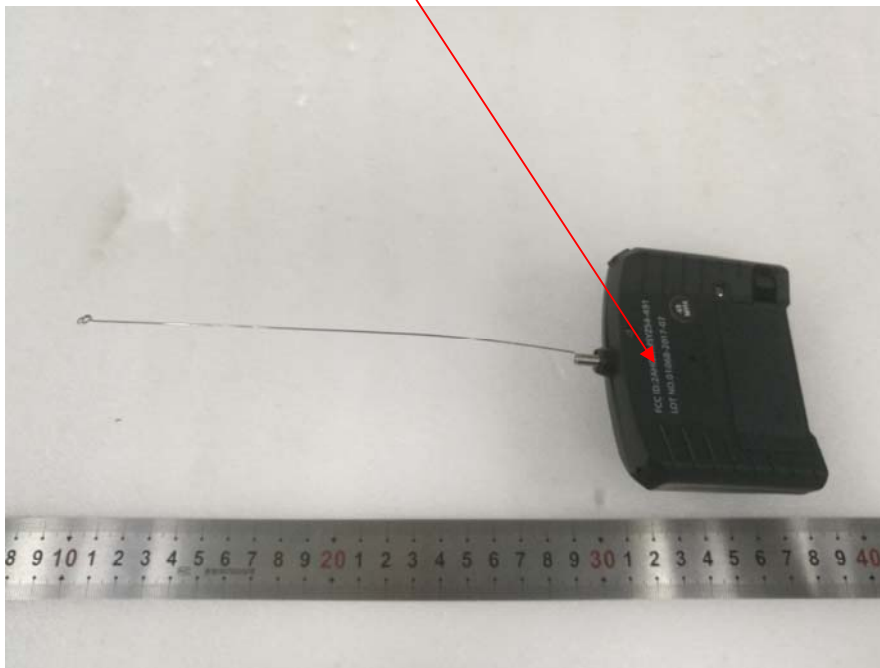

EXHIBIT A - FCC ID LABEL AND LOCATION

FCC ID Label

FCC ID: 2AHGJJMSYZ54-491

FCC ID Label Location Information

The label shown shall be permanently affixed at a conspicuous location on the device and be readily visible to the user at the time purchase (Labeling requirements per 2.925)