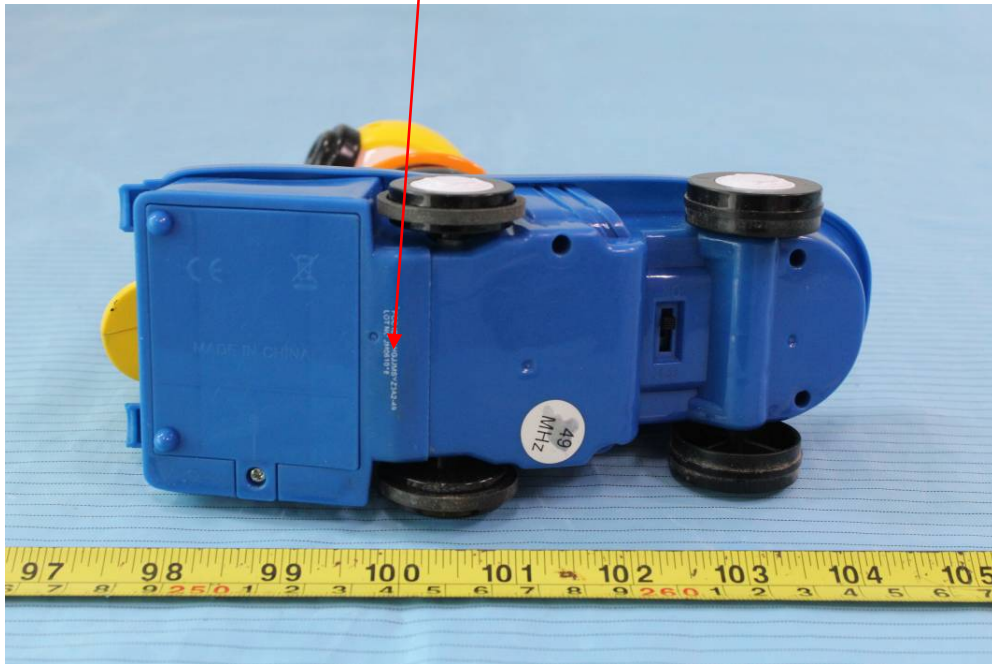

EXHIBIT A - FCC ID LABELING AND LOCATION

FCC ID Label

FCC ID: 2AHGJJMSYZ3A2-49

Proposed FCC ID Label Location

The label shown shall be permanently affixed at a conspicuous location on the device and be readily visible to the user at the time purchase (Labeling requirements per 2.925)