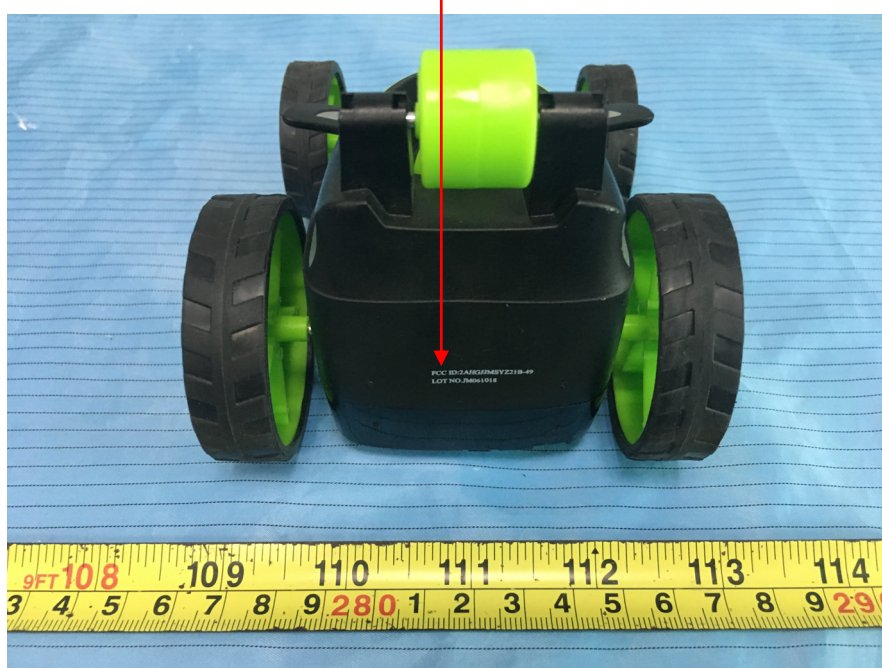

## **EXHIBIT A - FCC ID LABELING AND LOCATION**

---

### **Proposed FCC ID Label Location**

The label shown shall be permanently affixed at a conspicuous location on the device and be readily visible to the user at the time purchase (Labeling requirements per 2.925)