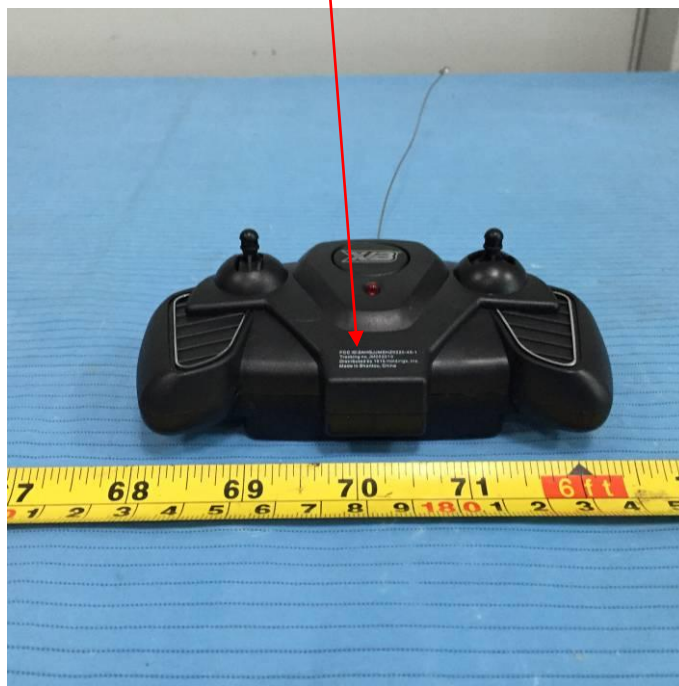

EXHIBIT A - FCC ID LABEL AND LOCATION

FCC ID Label

FCC ID:2AHGJJMSHZ6220-49-1
Tracking no.JM082019
Distributed by 1616 Holdings,Inc.
Made in Shantou.China

FCC ID Label Location Information

The label shown shall be permanently affixed at a conspicuous location on the device and be readily visible to the user at the time purchase (Labeling requirements per 2.925)