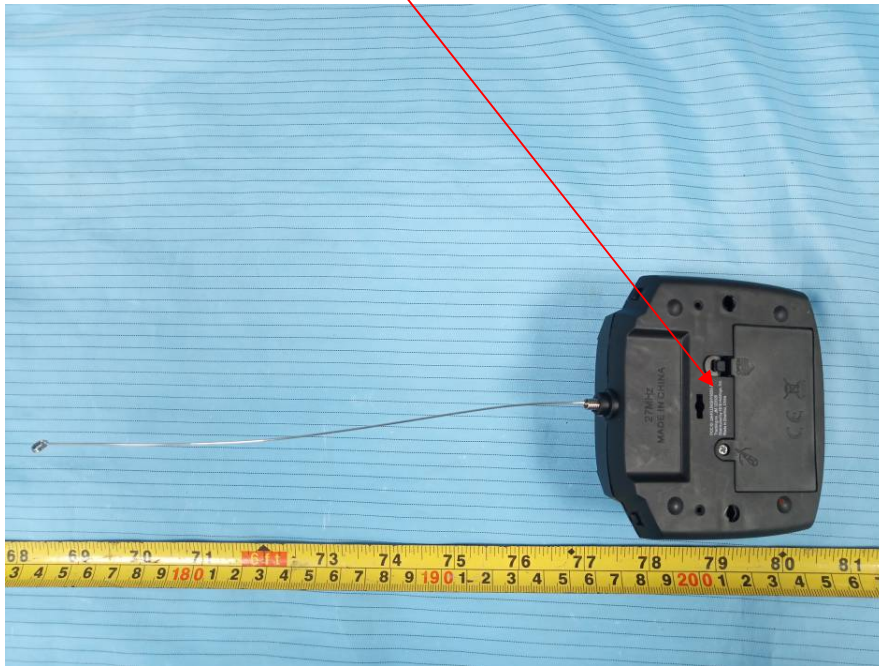

EXHIBIT A - FCC ID LABEL AND LOCATION

FCC ID Label

FCC ID: 2AHGJJMSHY6593-27-1

FCC ID Label Location Information

The label shown shall be permanently affixed at a conspicuous location on the device and be readily visible to the user at the time purchase (Labeling requirements per 2.925)