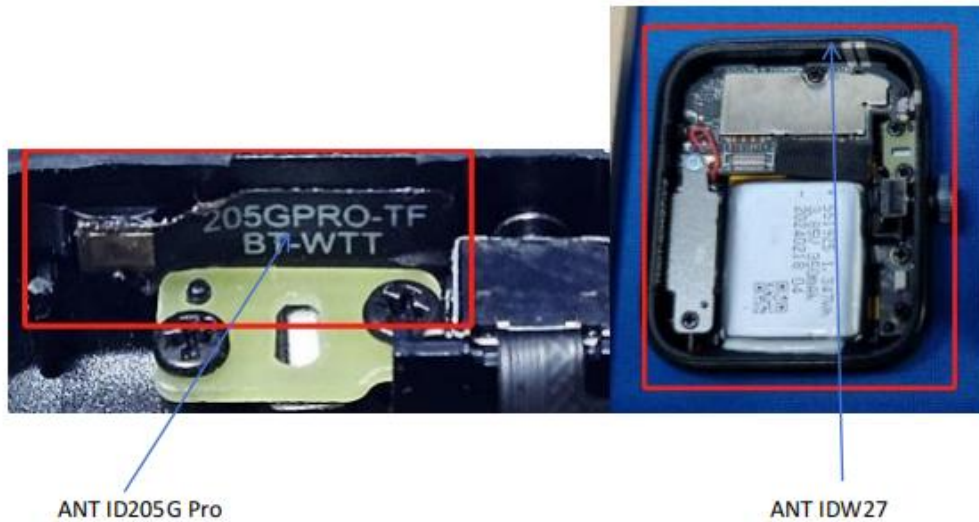

Shenzhen DO Intelligent Technology Co., Ltd

Model Confirmation Letter

We, Shenzhen DO Intelligent Technology Co., Ltd certify the product:

Smart Watch

Model No.: ID205G Pro, IDW27

1#2#: ID205G Pro Antenna type:FPC Antenna Gain:-4.38dBi

3#4#: IDW27 Antenna type:LDS Antenna Gian:-15.2dBi

The difference between product 1# and product 2# is that the battery model, flash model. The key differences are the appearance and the model number. These changes do not affect RF performance.