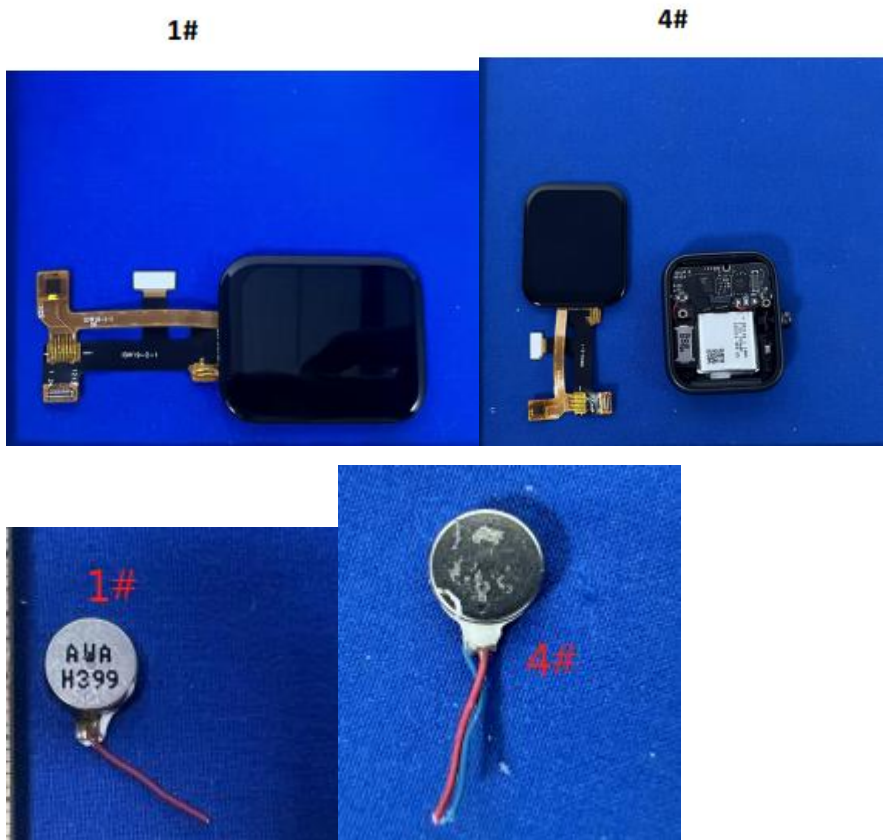

The model of product 1#2#3# is IDW19, the model of product 4#5#6# is IDW25, and the model of product 7#8#9# is IDW26.

The difference between product 1# and product 4# is that the screen model, motor modelis, Watch appearance, Band shape, different including having different screen supplier, motor supplier .