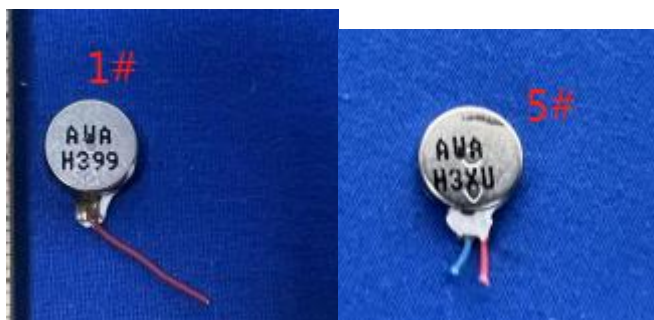

The difference between product 1# and product 5# is that the screen model, motor modelis, Watch appearance, Band shape, different including having different screen supplier, motor supplier .

1#

5#