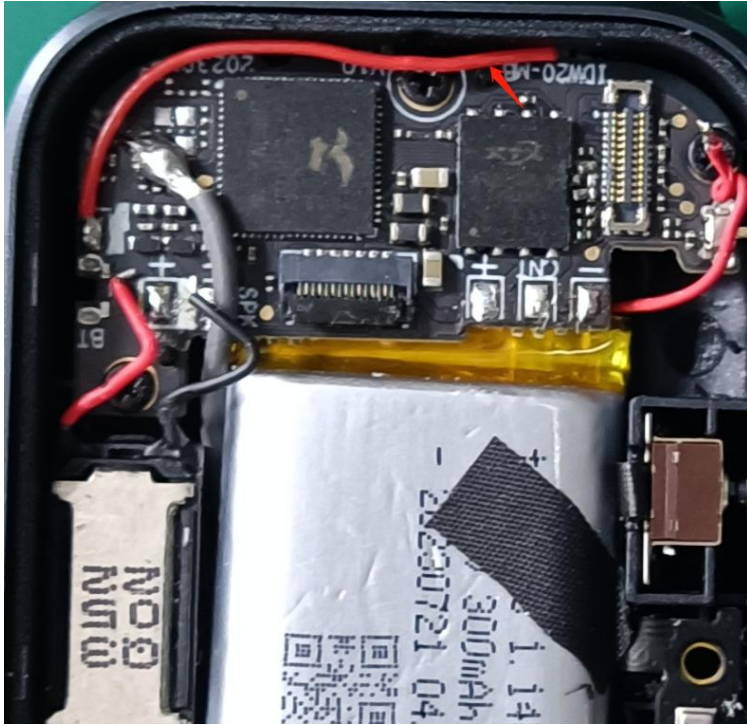

Antenna size