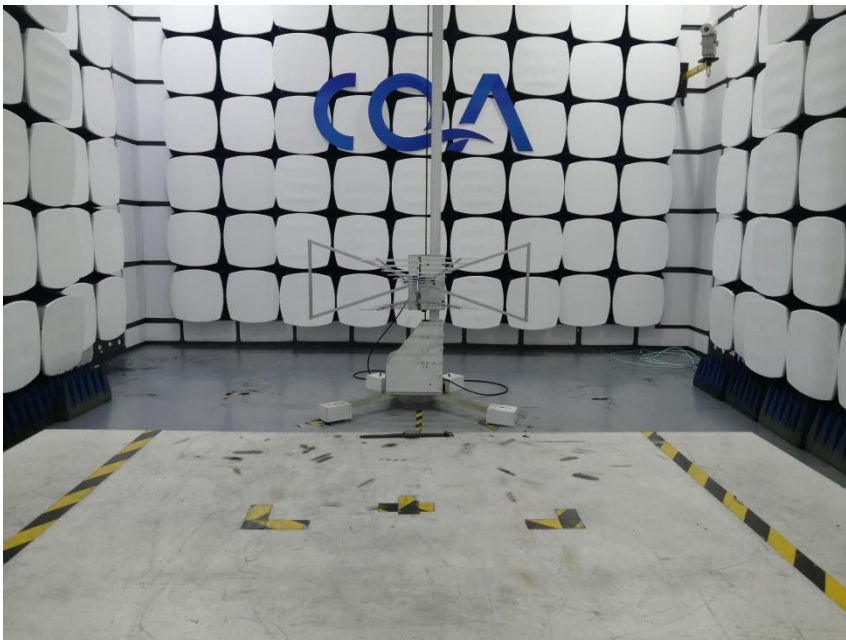

## 4 Photographs - EUT Test Setup

### 4.1 Radiated Spurious Emission

9kHz~30MHz:

30MHz~1GHz:

Above 1GHz:

Conducted Emissions Test Setup