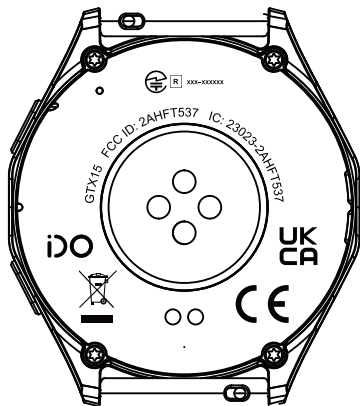

GTX15底壳镭雕

5x5mm

7x5mm

5x7mm

6x3mm

R xxx-xxxxxx 10.4x3mm