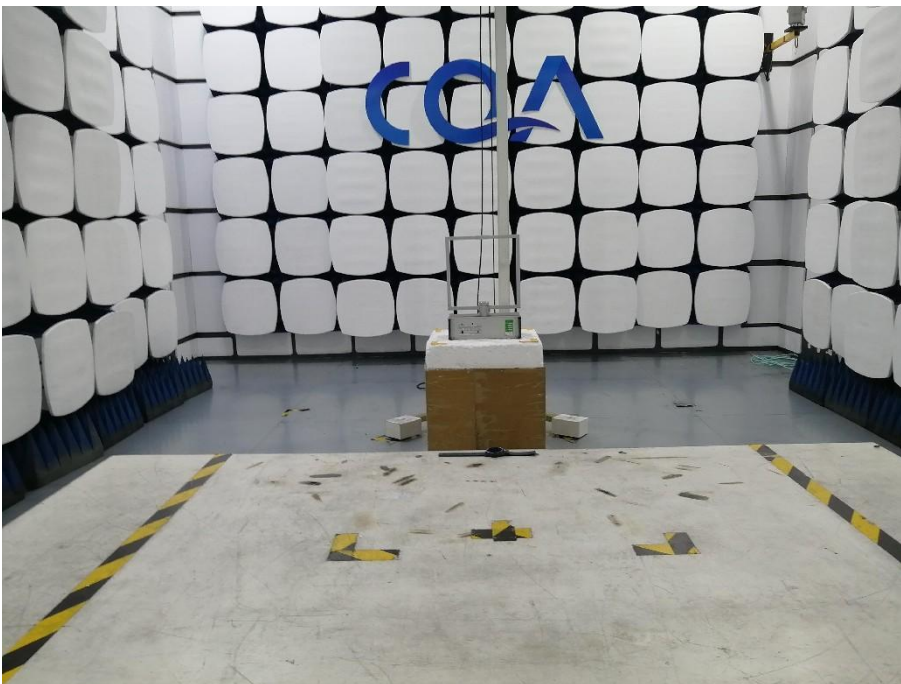

# 1 Photographs - EUT Test Setup

## 1.1 Radiated Spurious Emission Test Setup

9kHz~30MHz:

30MHz~1GHz:

Above 1GHz: