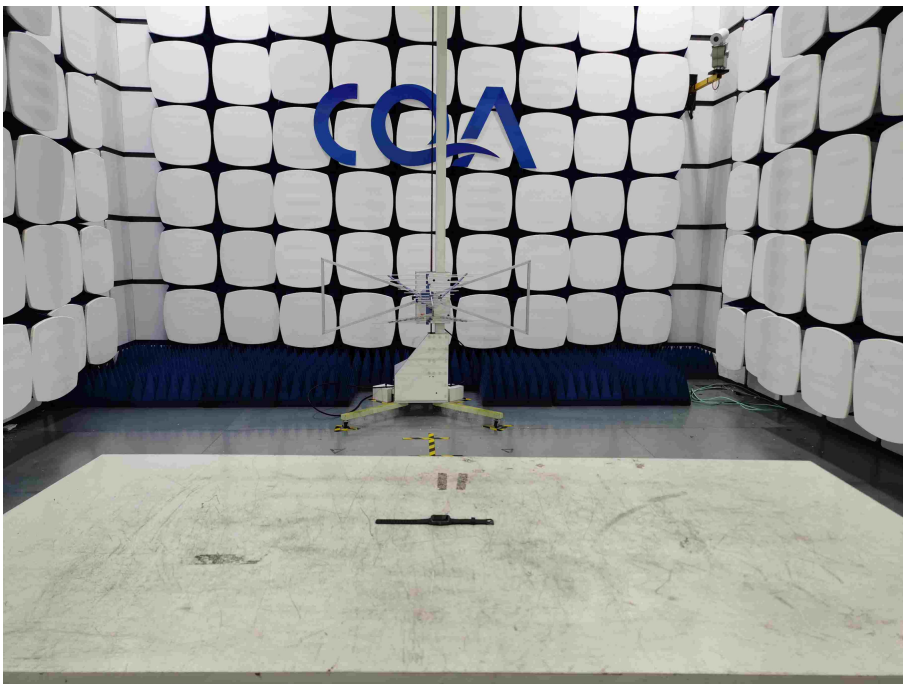

Setup photos

1 Photographs - EUT Test Setup

1.1 Radiated Spurious Emission

9KHz~30MHz:

30MHz~1GHz:

Above 1GHz: