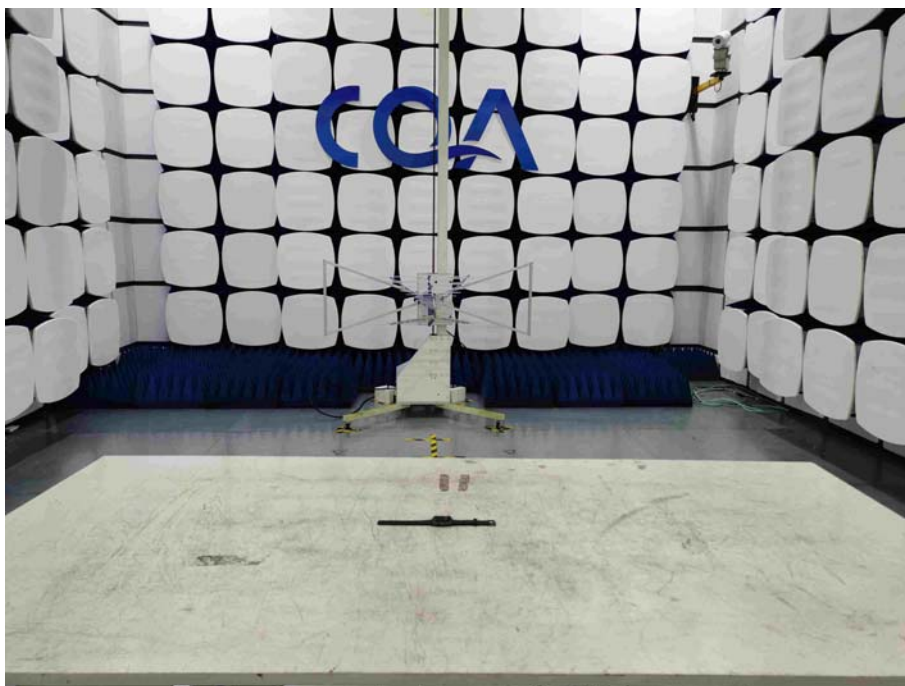

1 Photographs - EUT Test Setup

1.1 Radiated Spurious Emission

9KHz~30MHz:

30MHz~1GHz:

Above 1GHz: