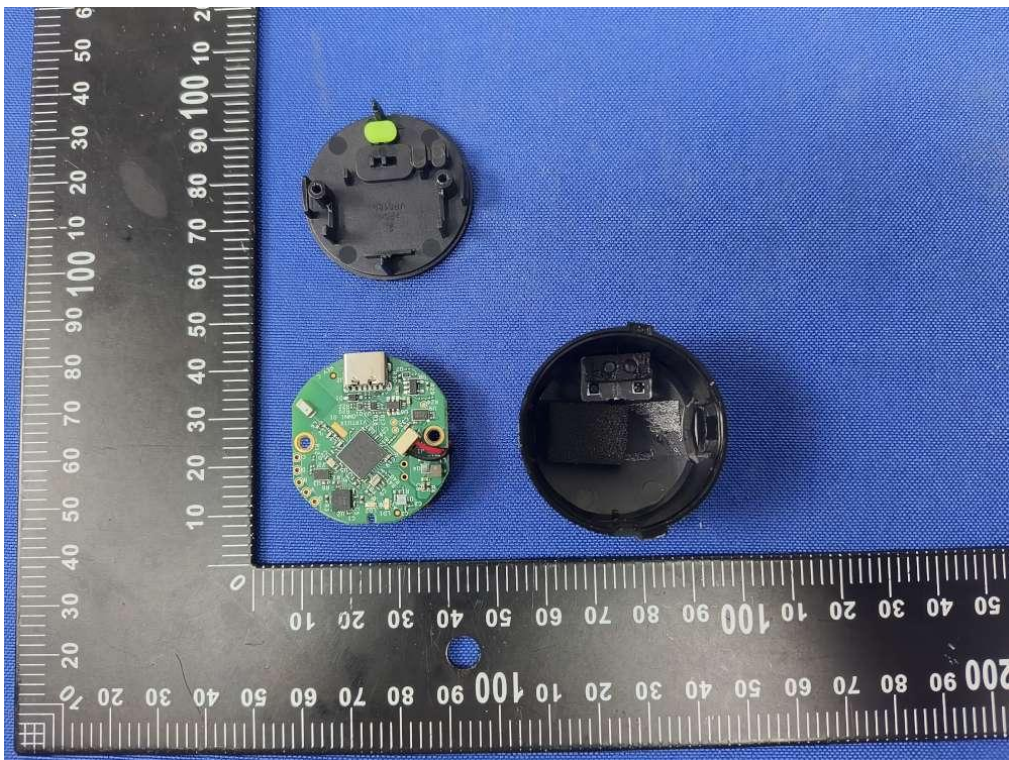

FCC ID: 2AHFN-PODV002  
IC: 21168-PODV002

FCC ID: 2AHFN-PODV002  
IC: 21168-PODV002

BT&2.4G Antenna

FCC ID: 2AHFN-PODV002  
IC: 21168-PODV002