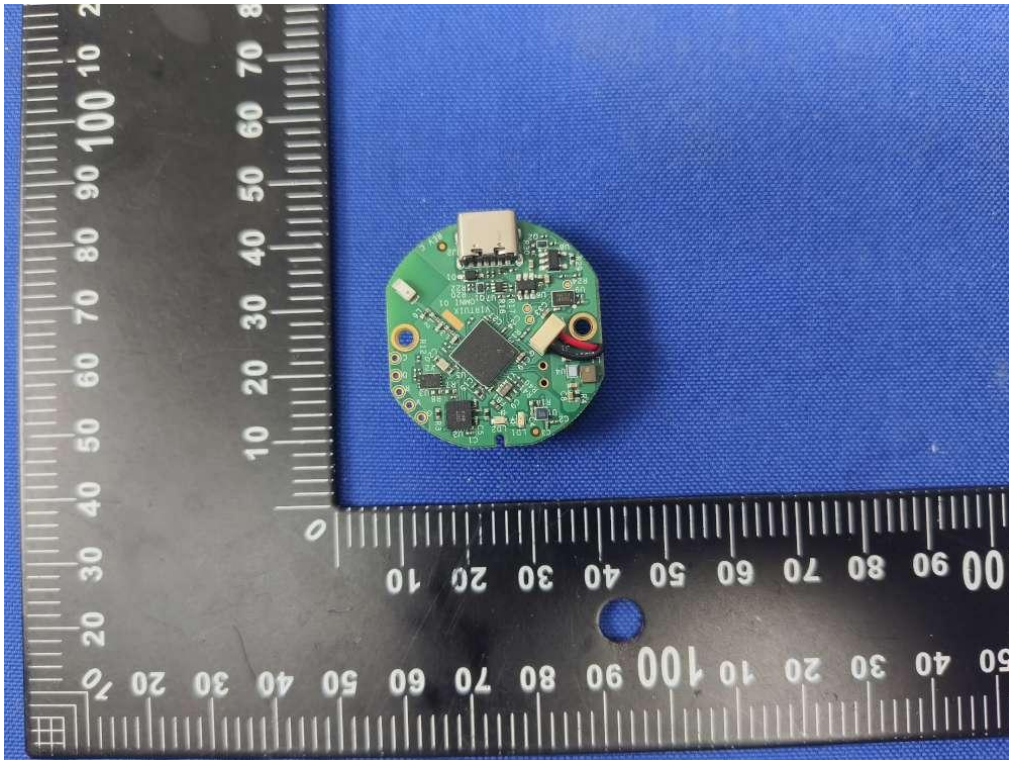

FCC ID: 2AHFN-PODV002  
IC: 21168-PODV002

FCC ID: 2AHFN-PODV002  
IC: 21168-PODV002

BT&2.4G Antenna

FCC ID: 2AHFN-PODV002  
IC: 21168-PODV002