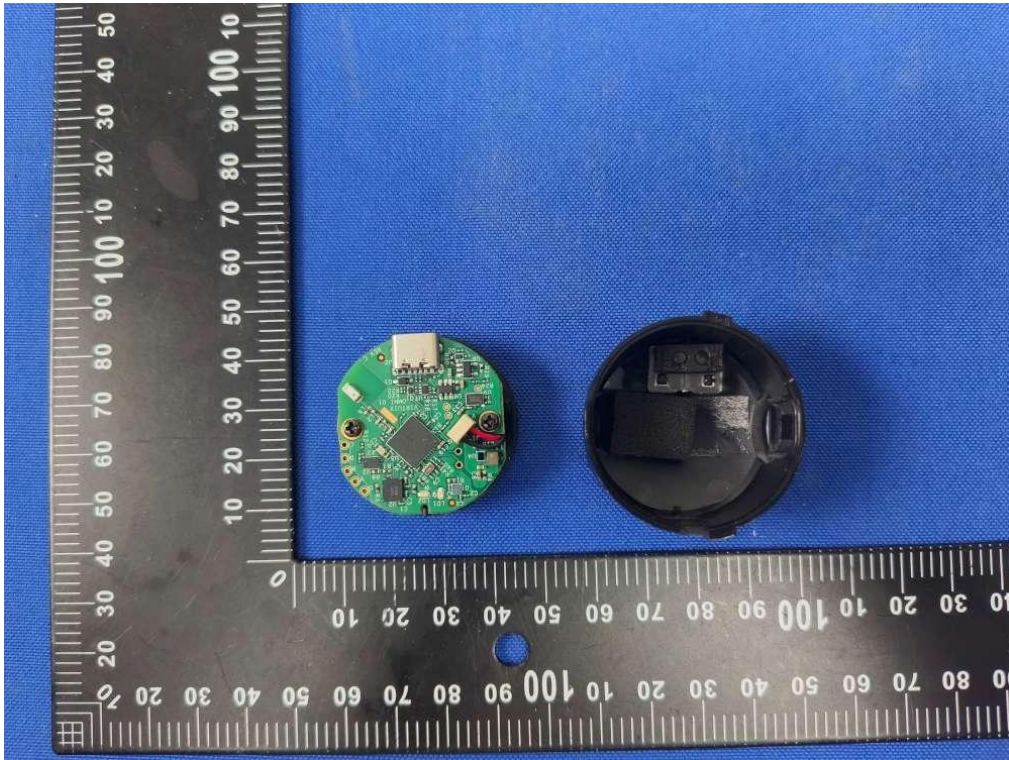

FCC ID: 2AHFN-PODV002  
IC: 21168-PODV002

FCC ID: 2AHFN-PODV002  
IC: 21168-PODV002

BT&2.4G Antenna

FCC ID: 2AHFN-PODV002  
IC: 21168-PODV002