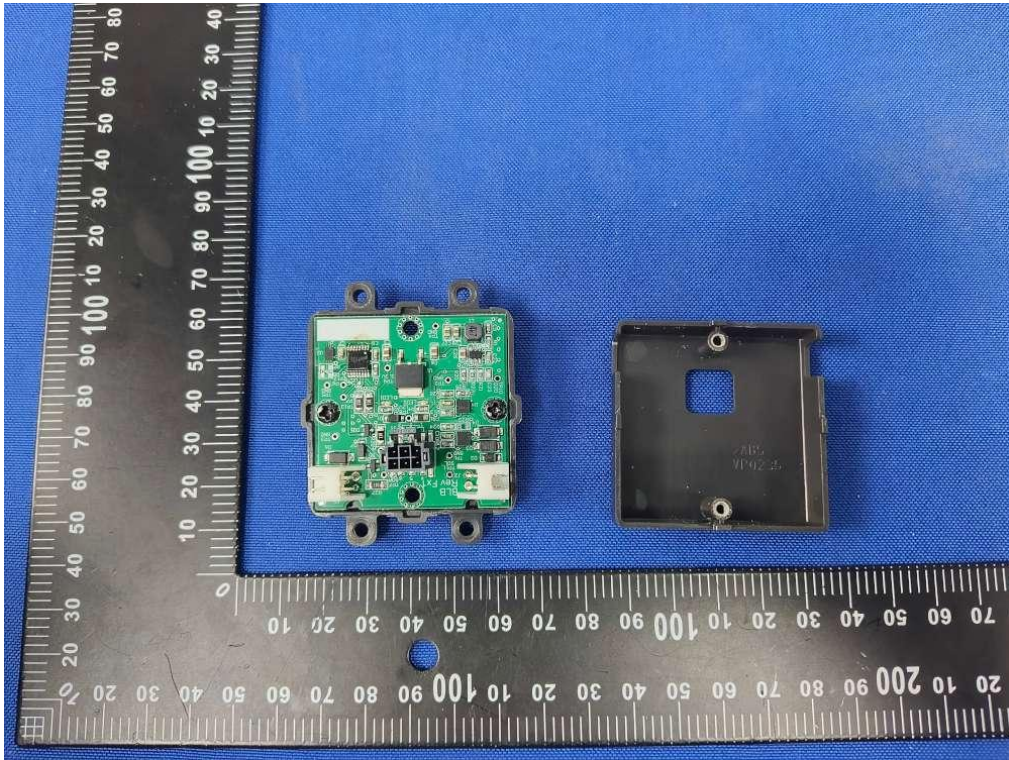

FCC ID: 2AHFN-OMNIV002  
IC: 21168-OMNIV002

FCC ID: 2AHFN-OMNIV002  
IC: 21168-OMNIV002

FCC ID: 2AHFN-OMNIV002  
IC: 21168-OMNIV002

BLE Antenna 1

FCC ID: 2AHFN-OMNIV002

IC: 21168-OMNIV002

BLE&2.4G Antenna 3

(Note: device does not have Antenna 2)

FCC ID: 2AHFN-OMNIV002  
IC: 21168-OMNIV002

FCC ID: 2AHFN-OMNIV002  
IC: 21168-OMNIV002

FCC ID: 2AHFN-OMNIV002  
IC: 21168-OMNIV002

FCC ID: 2AHFN-OMNIV002  
IC: 21168-OMNIV002