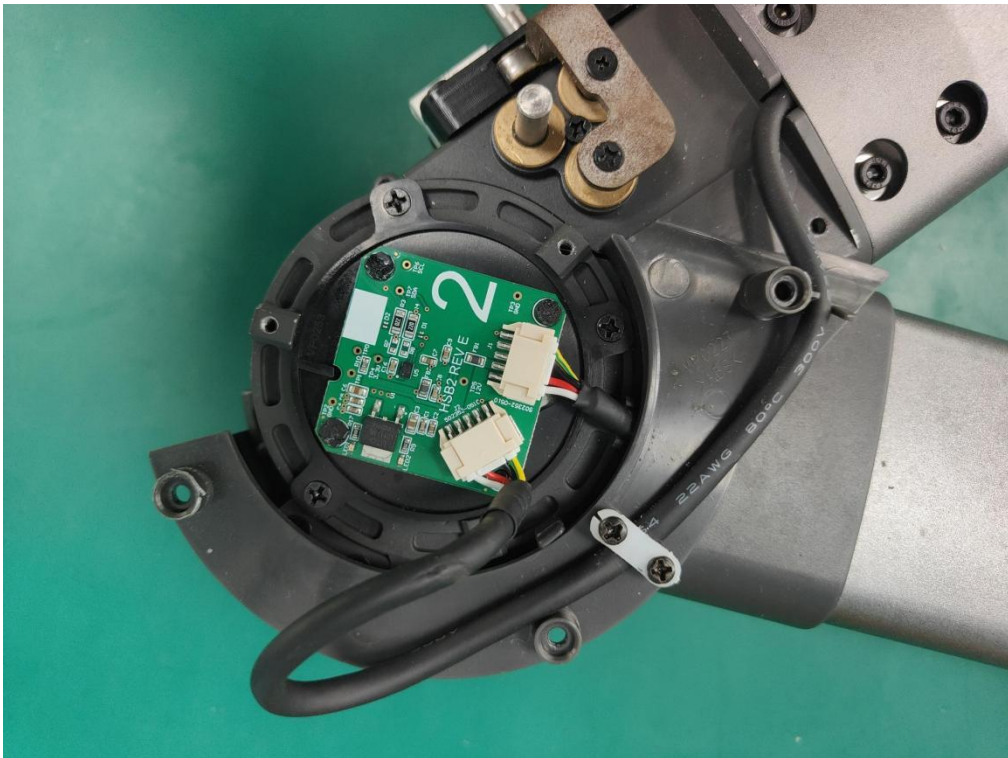

FCC ID: 2AHFN-OMNIV002
IC: 21168-OMNIV002