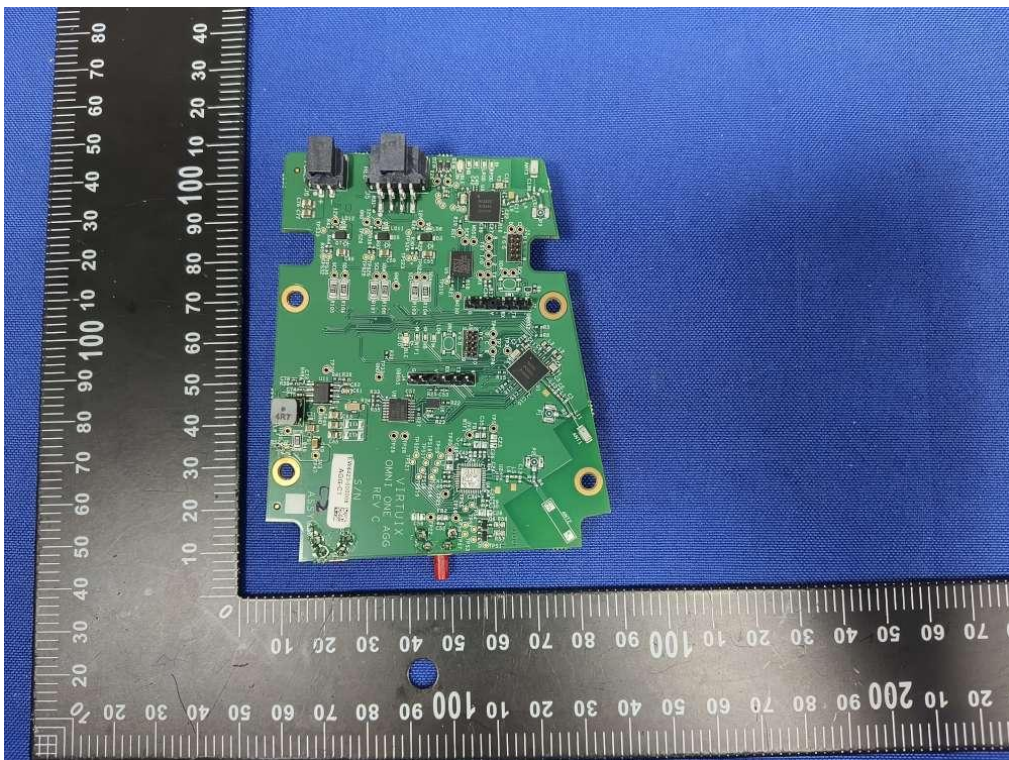

FCC ID: 2AHFN-OMNIV002  
IC: 21168-OMNIV002

FCC ID: 2AHFN-OMNIV002  
IC: 21168-OMNIV002

FCC ID: 2AHFN-OMNIV002  
IC: 21168-OMNIV002

BLE Antenna 1

FCC ID: 2AHFN-OMNIV002

IC: 21168-OMNIV002

BLE&2.4G Antenna 3

(Note: device does not have Antenna 2)

FCC ID: 2AHFN-OMNIV002  
IC: 21168-OMNIV002

FCC ID: 2AHFN-OMNIV002  
IC: 21168-OMNIV002

FCC ID: 2AHFN-OMNIV002  
IC: 21168-OMNIV002

FCC ID: 2AHFN-OMNIV002  
IC: 21168-OMNIV002