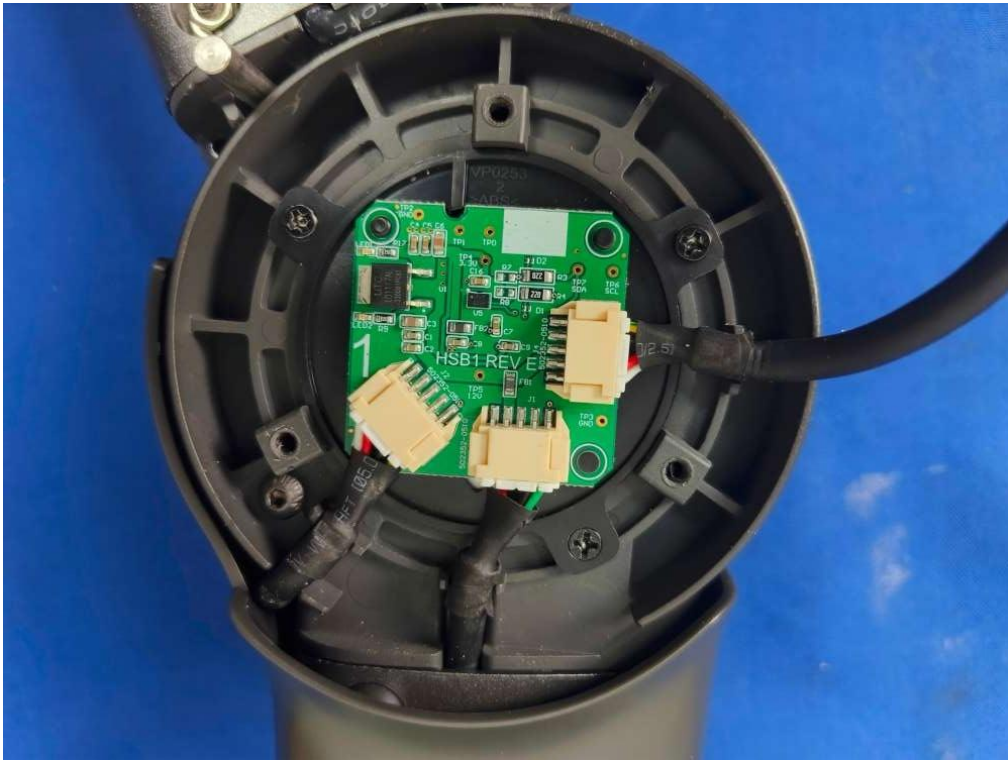

FCC ID: 2AHFN-OMNIV002
IC: 21168-OMNIV002