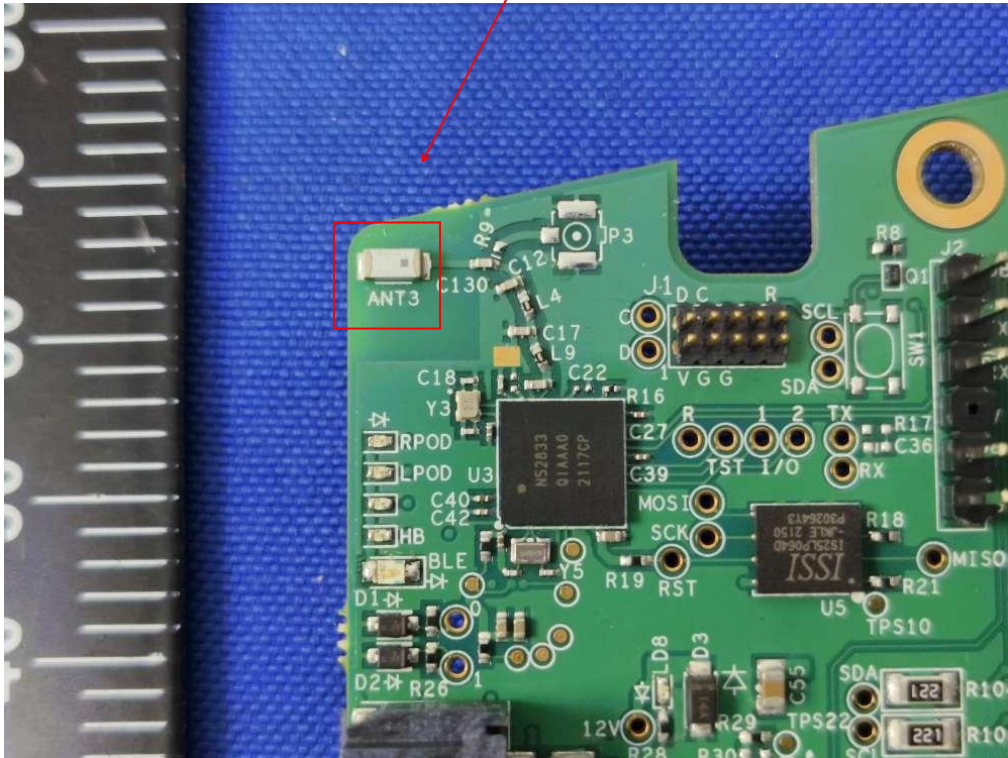

FCC ID: 2AHFN-OMNIV002  
IC: 21168-OMNIV002

FCC ID: 2AHFN-OMNIV002  
IC: 21168-OMNIV002

FCC ID: 2AHFN-OMNIV002  
IC: 21168-OMNIV002

BLE Antenna 1

FCC ID: 2AHFN-OMNIV002

IC: 21168-OMNIV002

BLE&2.4G Antenna 3

(Note: device does not have Antenna 2)

FCC ID: 2AHFN-OMNIV002  
IC: 21168-OMNIV002

FCC ID: 2AHFN-OMNIV002  
IC: 21168-OMNIV002

FCC ID: 2AHFN-OMNIV002  
IC: 21168-OMNIV002

FCC ID: 2AHFN-OMNIV002  
IC: 21168-OMNIV002