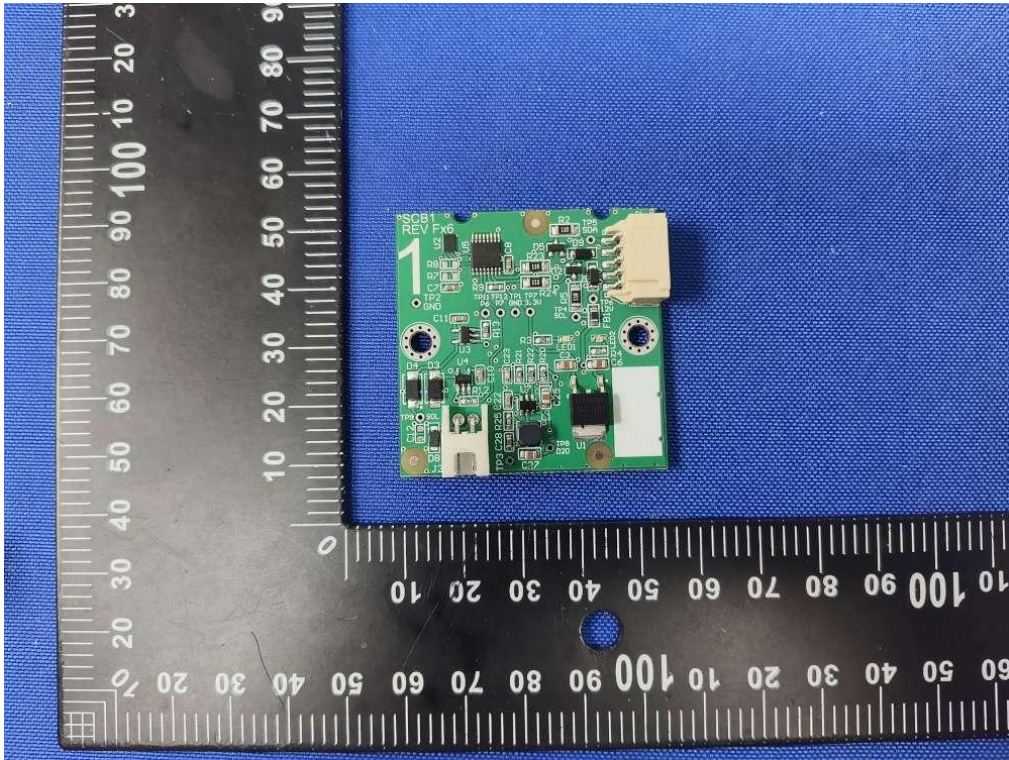

FCC ID: 2AHFN-OMNIV002  
IC: 21168-OMNIV002

FCC ID: 2AHFN-OMNIV002  
IC: 21168-OMNIV002

FCC ID: 2AHFN-OMNIV002  
IC: 21168-OMNIV002

BLE Antenna 1

FCC ID: 2AHFN-OMNIV002

IC: 21168-OMNIV002

BLE&2.4G Antenna 3

(Note: device does not have Antenna 2)

FCC ID: 2AHFN-OMNIV002  
IC: 21168-OMNIV002

FCC ID: 2AHFN-OMNIV002  
IC: 21168-OMNIV002

FCC ID: 2AHFN-OMNIV002  
IC: 21168-OMNIV002

FCC ID: 2AHFN-OMNIV002  
IC: 21168-OMNIV002

FCC ID: 2AHFN-OMNIV002  
IC: 21168-OMNIV002

FCC ID: 2AHFN-OMNIV002  
IC: 21168-OMNIV002

FCC ID: 2AHFN-OMNIV002  
IC: 21168-OMNIV002

FCC ID: 2AHFN-OMNIV002  
IC: 21168-OMNIV002

FCC ID: 2AHFN-OMNIV002  
IC: 21168-OMNIV002