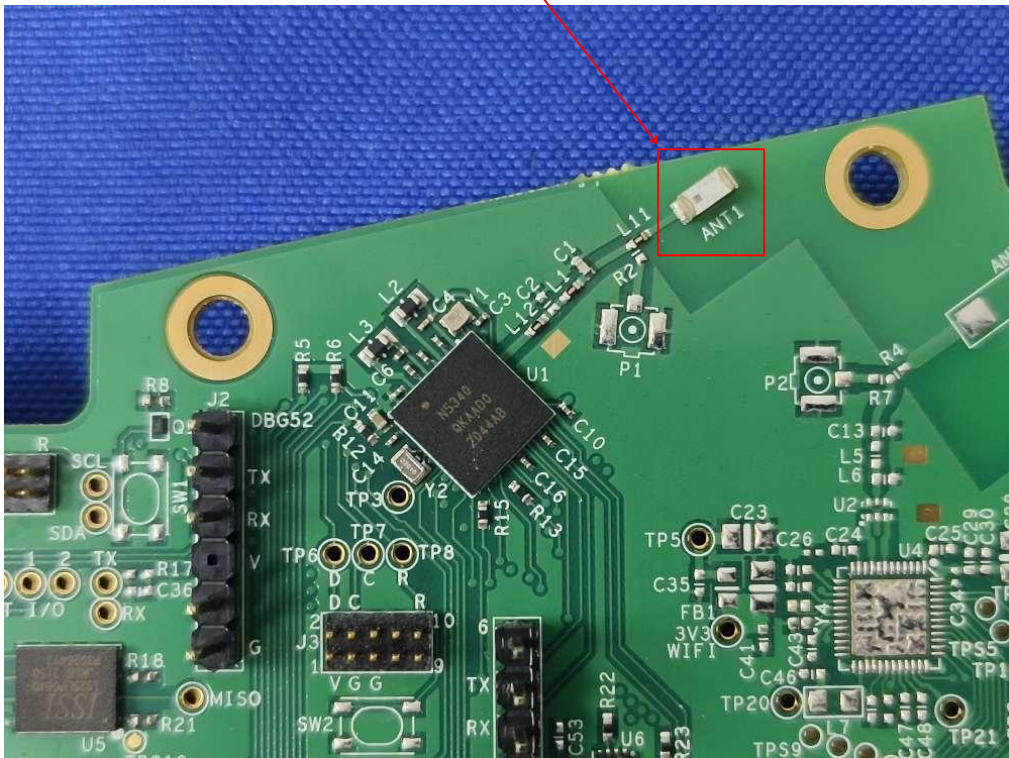

FCC ID: 2AHFN-OMNIV002  
IC: 21168-OMNIV002

FCC ID: 2AHFN-OMNIV002  
IC: 21168-OMNIV002

FCC ID: 2AHFN-OMNIV002  
IC: 21168-OMNIV002

BLE Antenna 1

FCC ID: 2AHFN-OMNIV002

IC: 21168-OMNIV002

BLE&2.4G Antenna 3

(Note: device does not have Antenna 2)

FCC ID: 2AHFN-OMNIV002  
IC: 21168-OMNIV002

FCC ID: 2AHFN-OMNIV002  
IC: 21168-OMNIV002

FCC ID: 2AHFN-OMNIV002  
IC: 21168-OMNIV002

FCC ID: 2AHFN-OMNIV002  
IC: 21168-OMNIV002