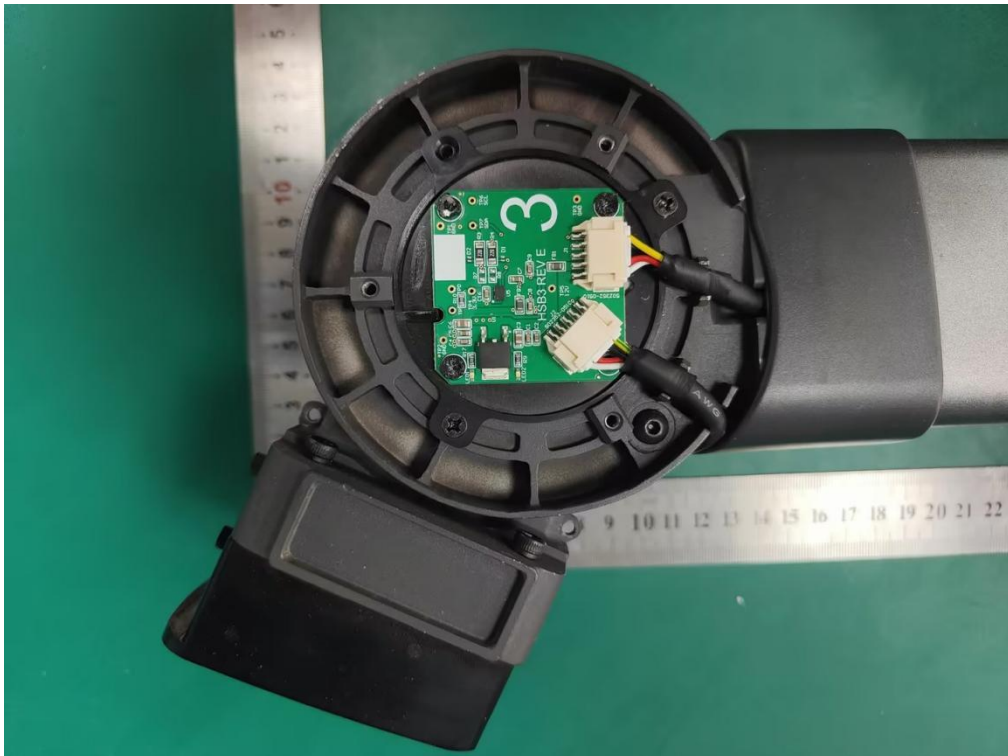

FCC ID: 2AHFN-OMNIV002
IC: 21168-OMNIV002