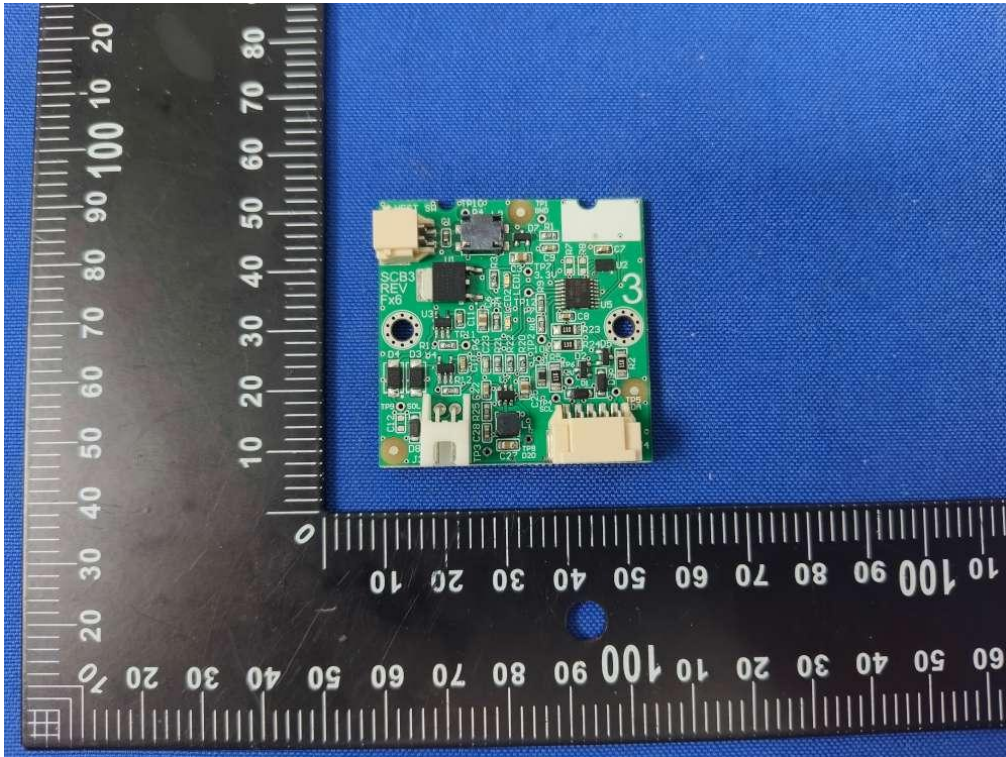

FCC ID: 2AHFN-OMNIV002  
IC: 21168-OMNIV002

FCC ID: 2AHFN-OMNIV002  
IC: 21168-OMNIV002

FCC ID: 2AHFN-OMNIV002  
IC: 21168-OMNIV002

BLE Antenna 1

FCC ID: 2AHFN-OMNIV002

IC: 21168-OMNIV002

BLE&2.4G Antenna 3

(Note: device does not have Antenna 2)

FCC ID: 2AHFN-OMNIV002  
IC: 21168-OMNIV002

FCC ID: 2AHFN-OMNIV002  
IC: 21168-OMNIV002

FCC ID: 2AHFN-OMNIV002  
IC: 21168-OMNIV002

FCC ID: 2AHFN-OMNIV002  
IC: 21168-OMNIV002