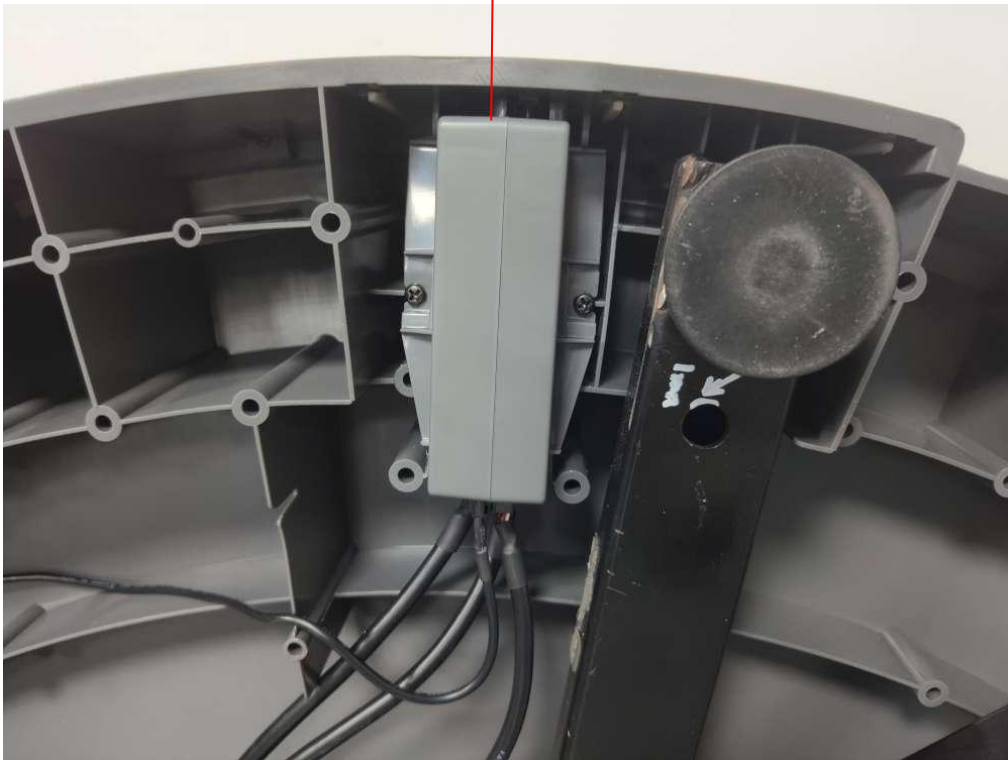

FCC ID: 2AHFN-OMNIV002  
IC: 21168-OMNIV002

FCC ID: 2AHFN-OMNIV002  
IC: 21168-OMNIV002

FCC ID: 2AHFN-OMNIV002  
IC: 21168-OMNIV002

BLE Antenna 1

FCC ID: 2AHFN-OMNIV002

IC: 21168-OMNIV002

BLE&2.4G Antenna 3