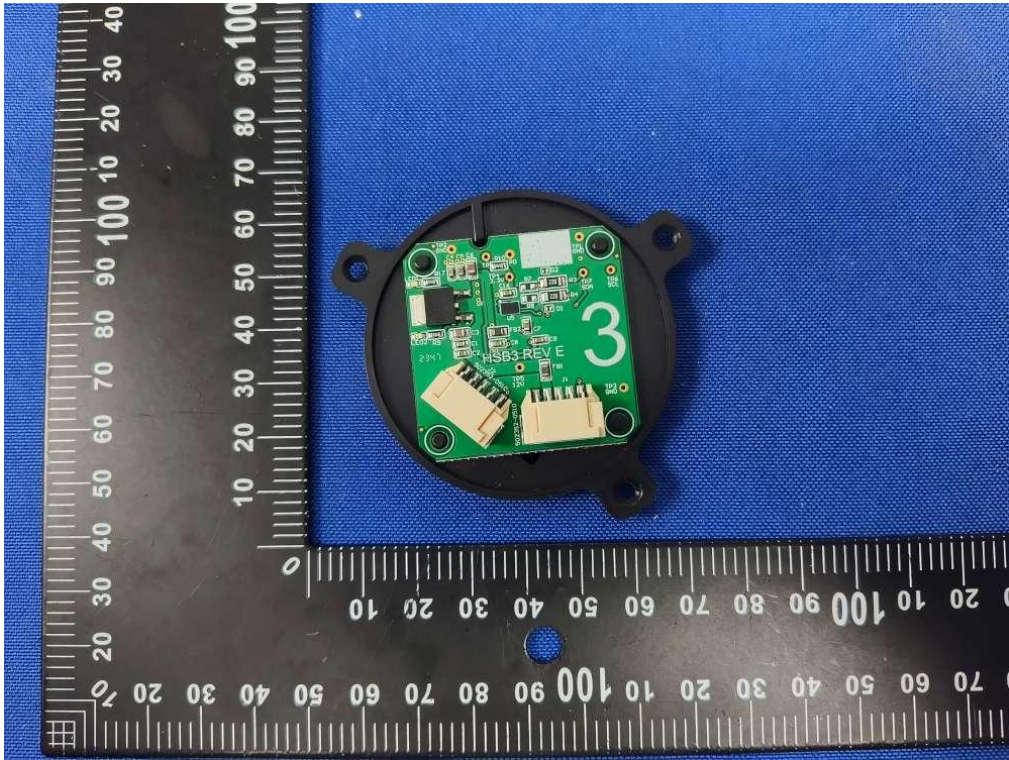

FCC ID: 2AHFN-OMNIV002
IC: 21168-OMNIV002