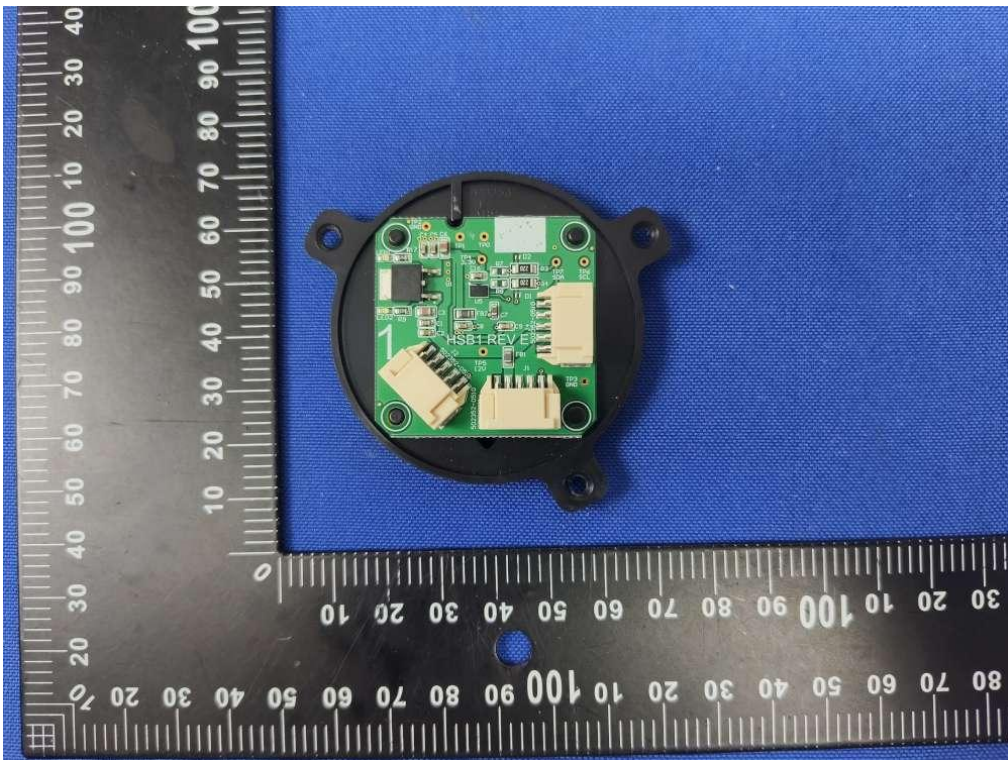

FCC ID: 2AHFN-OMNIV002
IC: 21168-OMNIV002