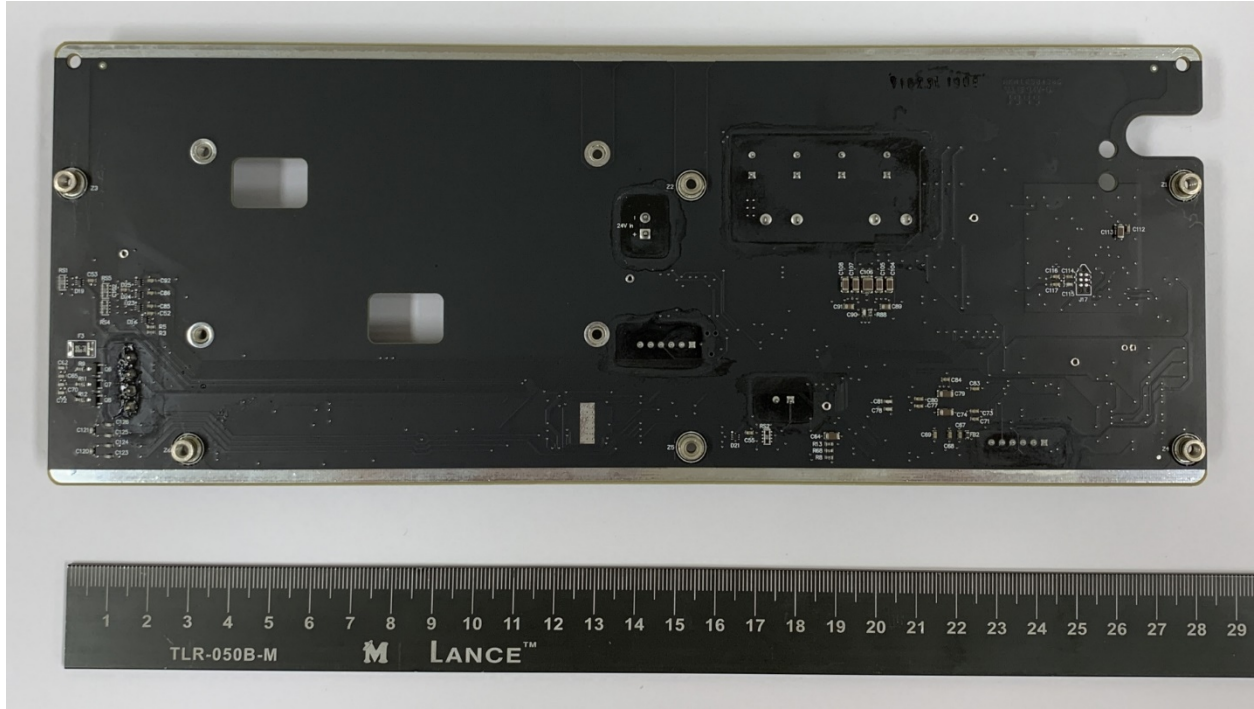

Internal Photos – FCC ID: 2AHFF-S200 and IC: 21135-S200

Main Board Rear

Main Board Front

Keypad Top

Keypad Bottom

Antenna Inside

Antenna Outside