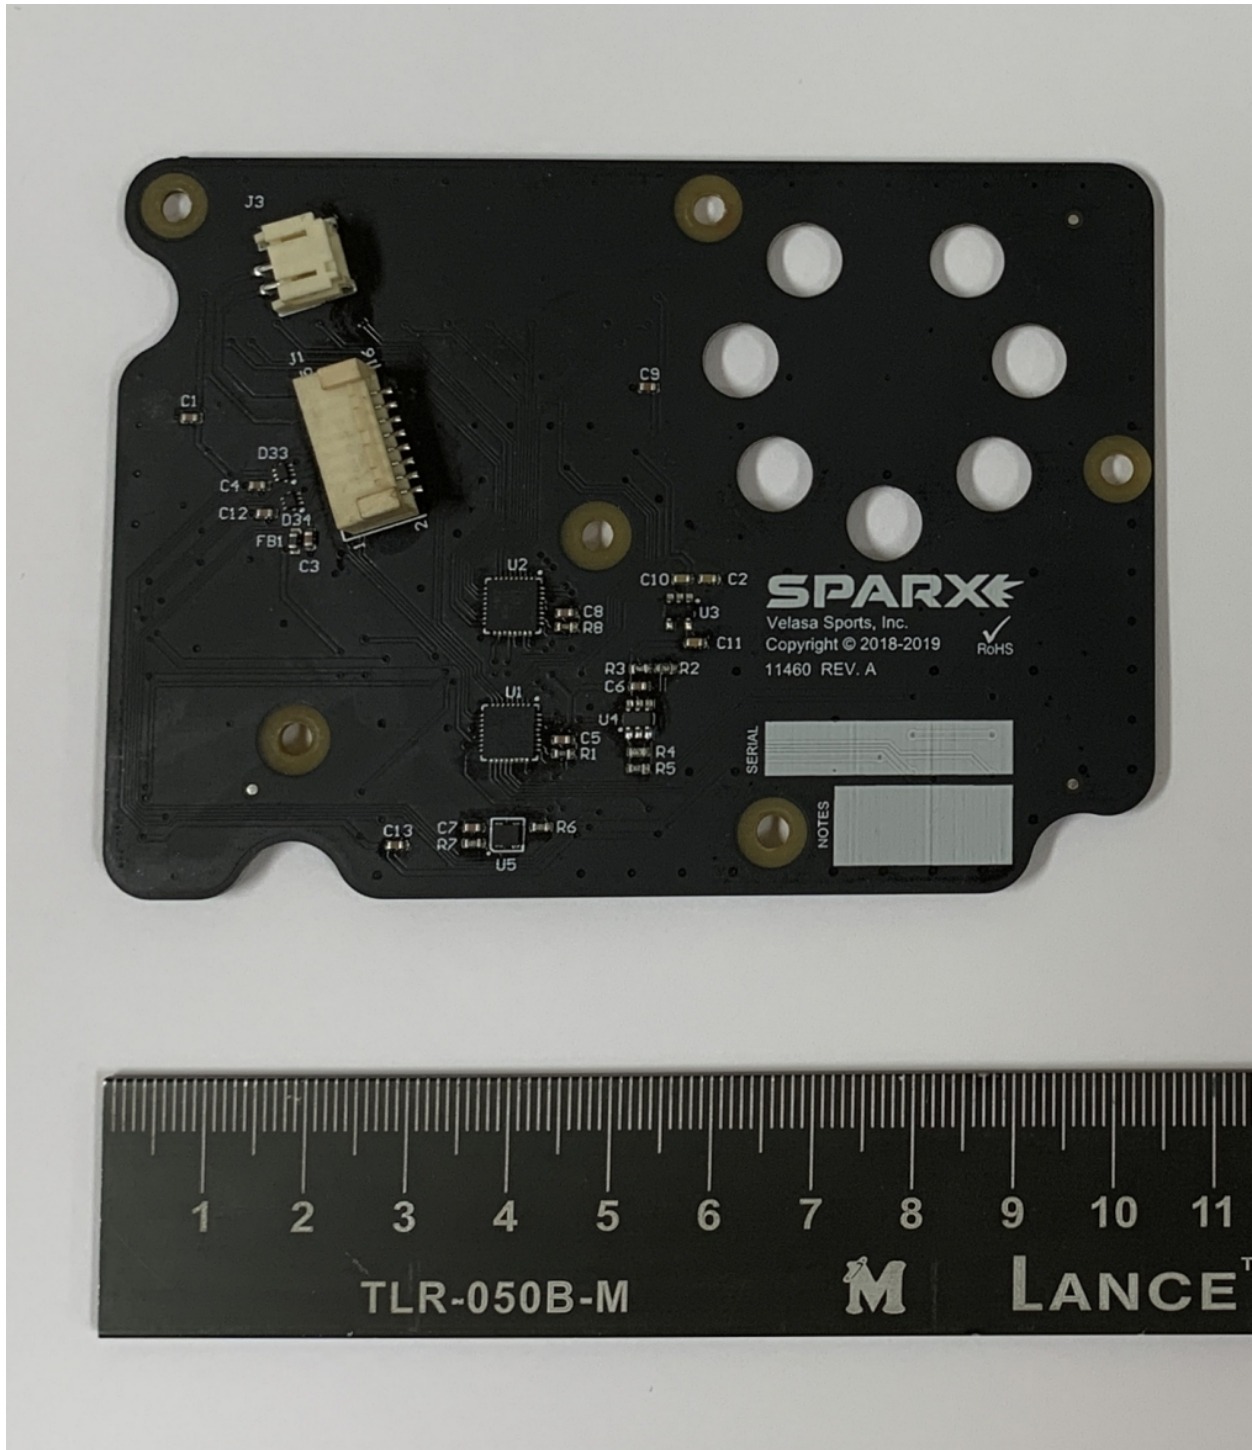

Internal Photos – FCC ID: 2AHFF-S200 and IC: 21135-S200

Main Board Rear

Main Board Front

Keypad Top

Keypad Bottom

Antenna Inside

Antenna Outside