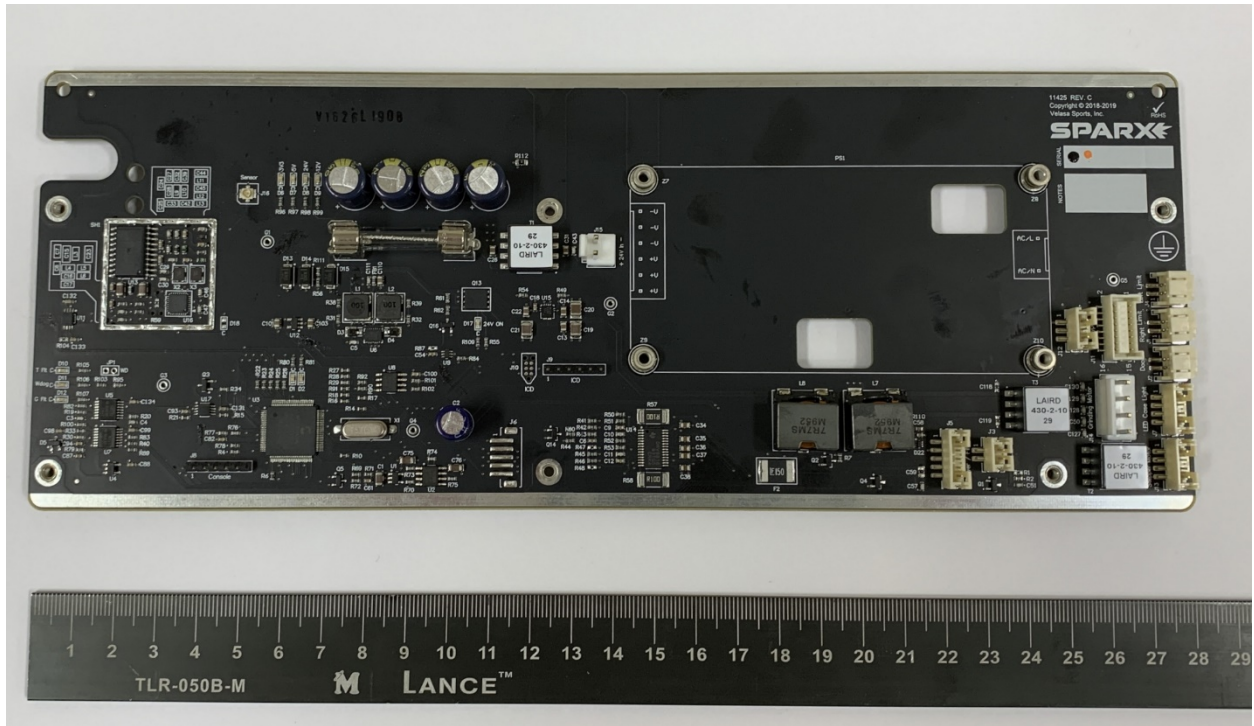

Internal Photos – FCC ID: 2AHFF-S200 and IC: 21135-S200

Main Board Rear

Main Board Front

Keypad Top

Keypad Bottom

Antenna Inside

Antenna Outside