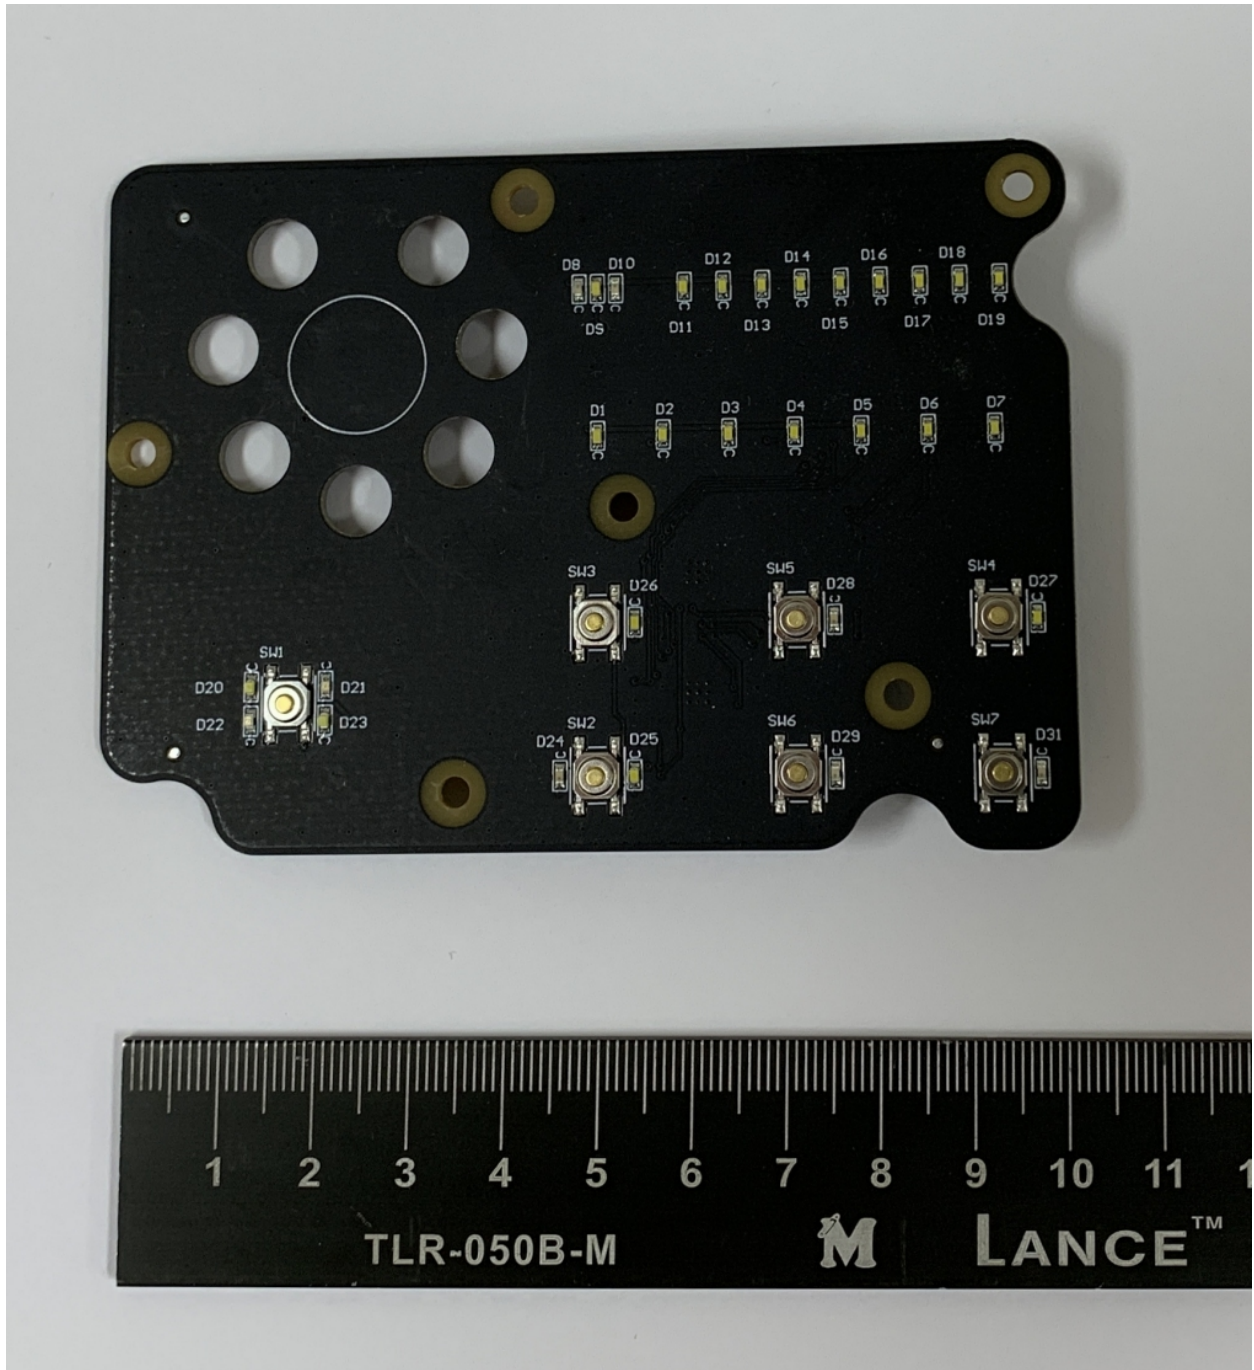

Internal Photos – FCC ID: 2AHFF-S200 and IC: 21135-S200

Main Board Rear

Main Board Front

Keypad Top

Keypad Bottom

Antenna Inside

Antenna Outside