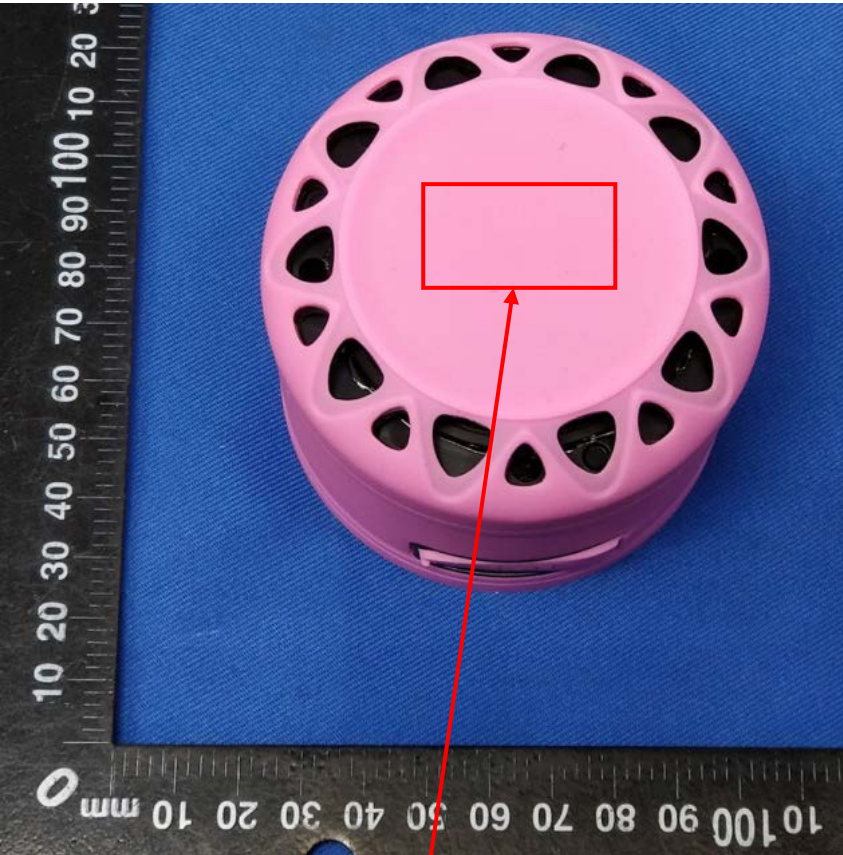

Label Artwork and Location

Model: MP7115

Label:

Water Bottle Speaker
Model: MP7115
FCC ID: 2AHFC-MP7115

Size: L*W=30*18mm

Location