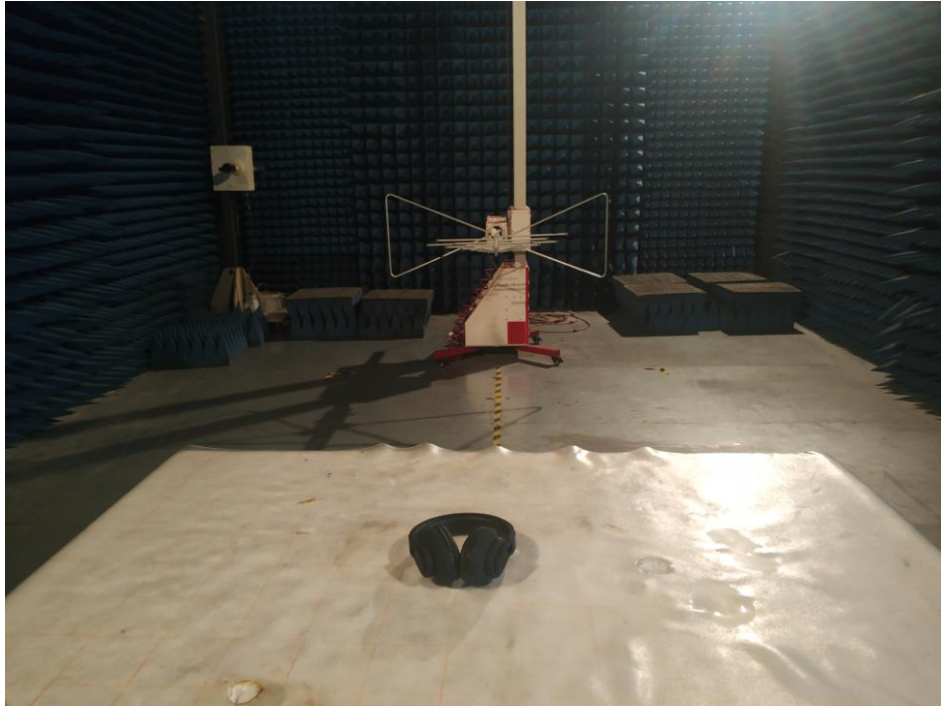

## Appendix A: Photographs of Test Setup

Product: Active Noise Cancellation Wireless Headphone

Model: BB2609

Radiated Emission

## Conducted Emission