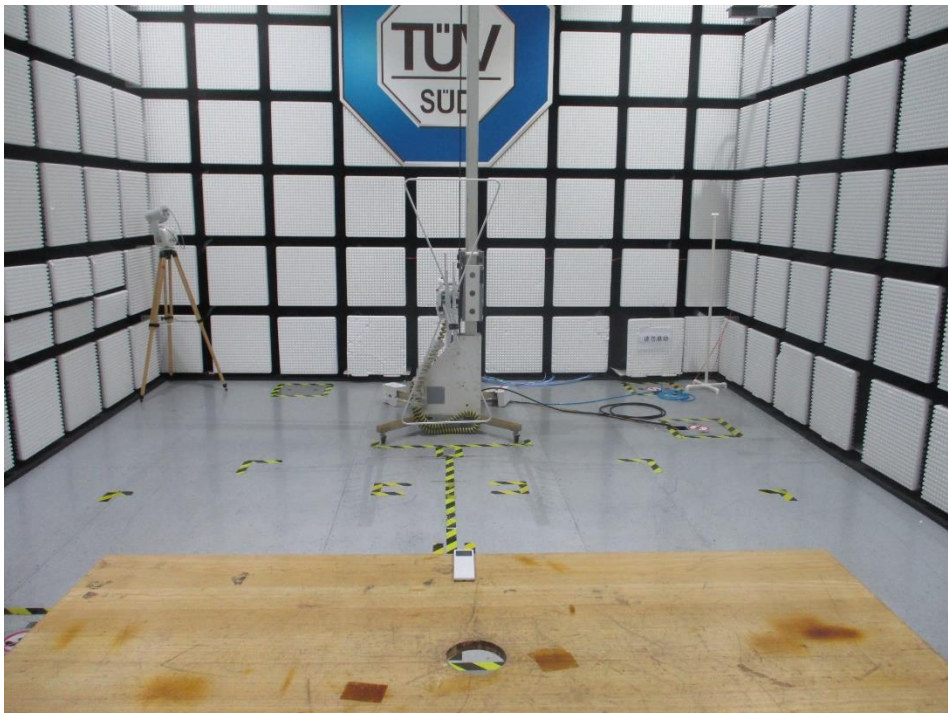

PHOTOGRAPHS OF TEST SET UP

Field Strength and Harmonics Test Setup

Radiated Emission Setup
9kHz ~ 30MHz

30MHz ~ 1GHz

China

1GHz ~ 5GHz