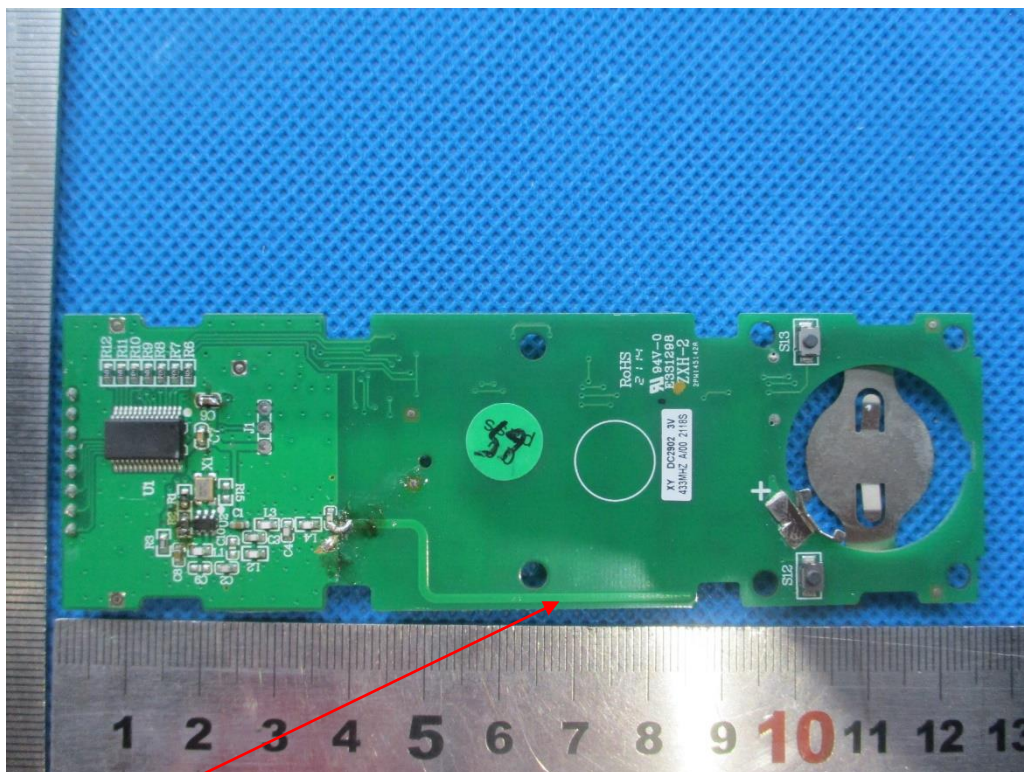

Internal Photos Documentation

Applicant: Draperies.com
Product: Single channel remote
FCC ID: 2AHEZ-NR-8815

Antenna