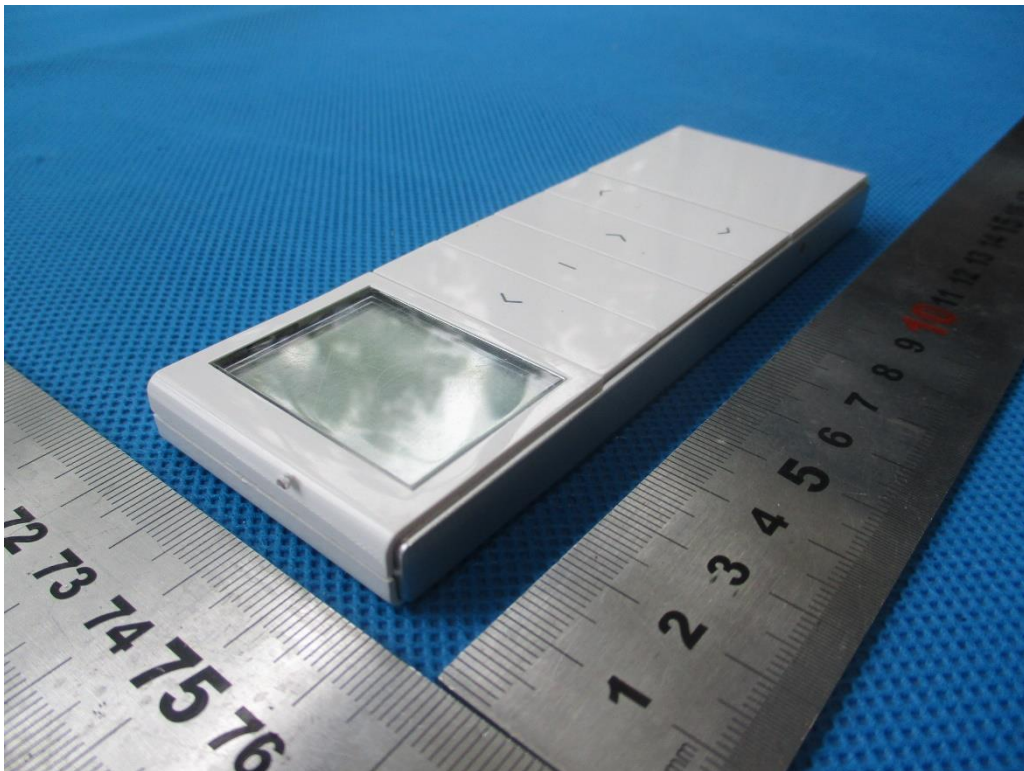

China

Page 1 of 4

External Photos Documentation

Applicant: Draperies.com
Product: Single channel remote
FCC ID: 2AHEZ-NR-8815

China

Page 2 of 4

External Photos Documentation

Applicant: Draperies.com
Product: Single channel remote
FCC ID: 2AHEZ-NR-8815

China

Page 3 of 4

External Photos Documentation

Applicant: Draperies.com
Product: Single channel remote
FCC ID: 2AHEZ-NR-8815

China

Page 4 of 4

External Photos Documentation

Applicant: Draperies.com
Product: Single channel remote
FCC ID: 2AHEZ-NR-8815