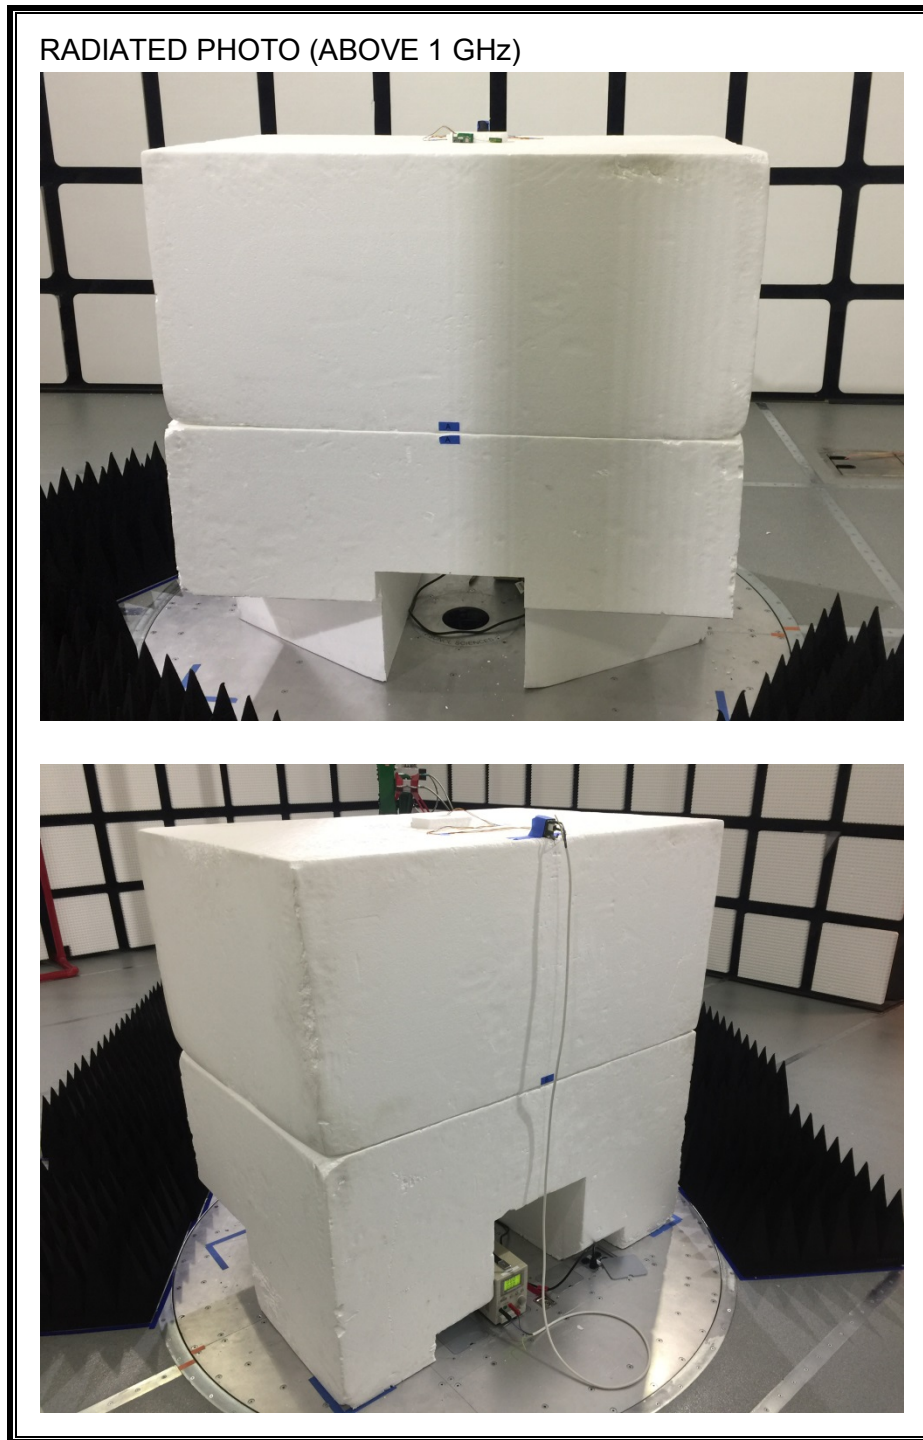

11. SETUP PHOTOS

ANTENNA PORT CONDUCTED RF MEASUREMENT SETUP

RADIATED RF MEASUREMENT SETUP (BELOW 1 GHz)

RADIATED RF MEASUREMENT SETUP (ABOVE 1 GHz)

RADIATED RF MEASUREMENT SETUP FOR PORTABLE CONFIGURATION

X-AXIS FRONT PHOTO

Y-AXIS FRONT PHOTO

Z-AXIS FRONT PHOTO

END OF REPORT