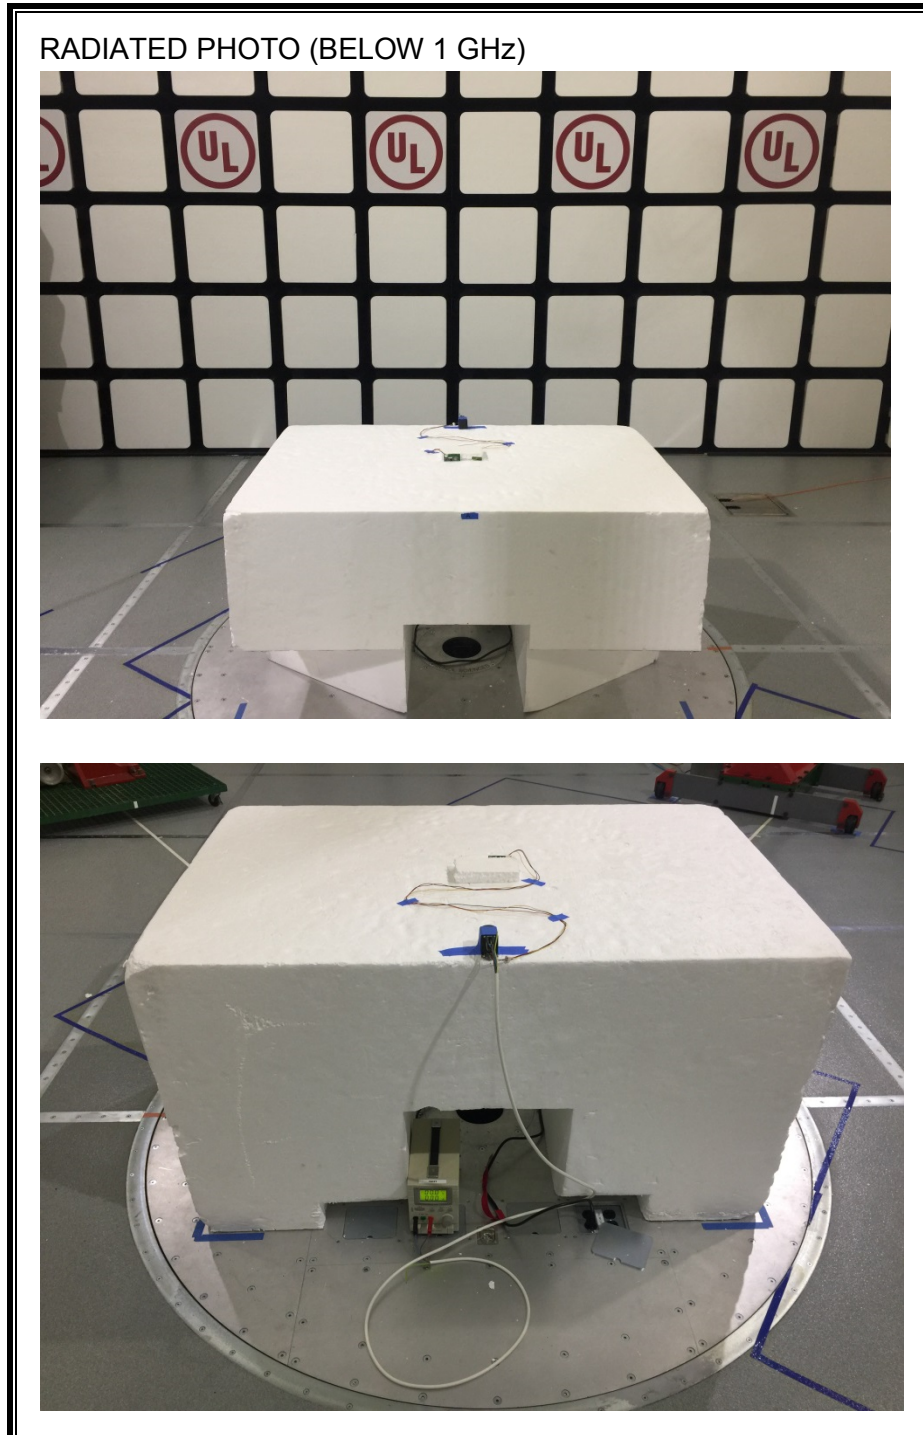

11. SETUP PHOTOS

ANTENNA PORT CONDUCTED RF MEASUREMENT SETUP

RADIATED RF MEASUREMENT SETUP (BELOW 1 GHz)

RADIATED RF MEASUREMENT SETUP (ABOVE 1 GHz)

RADIATED RF MEASUREMENT SETUP FOR PORTABLE CONFIGURATION

X-AXIS FRONT PHOTO

Y-AXIS FRONT PHOTO

Z-AXIS FRONT PHOTO

END OF REPORT