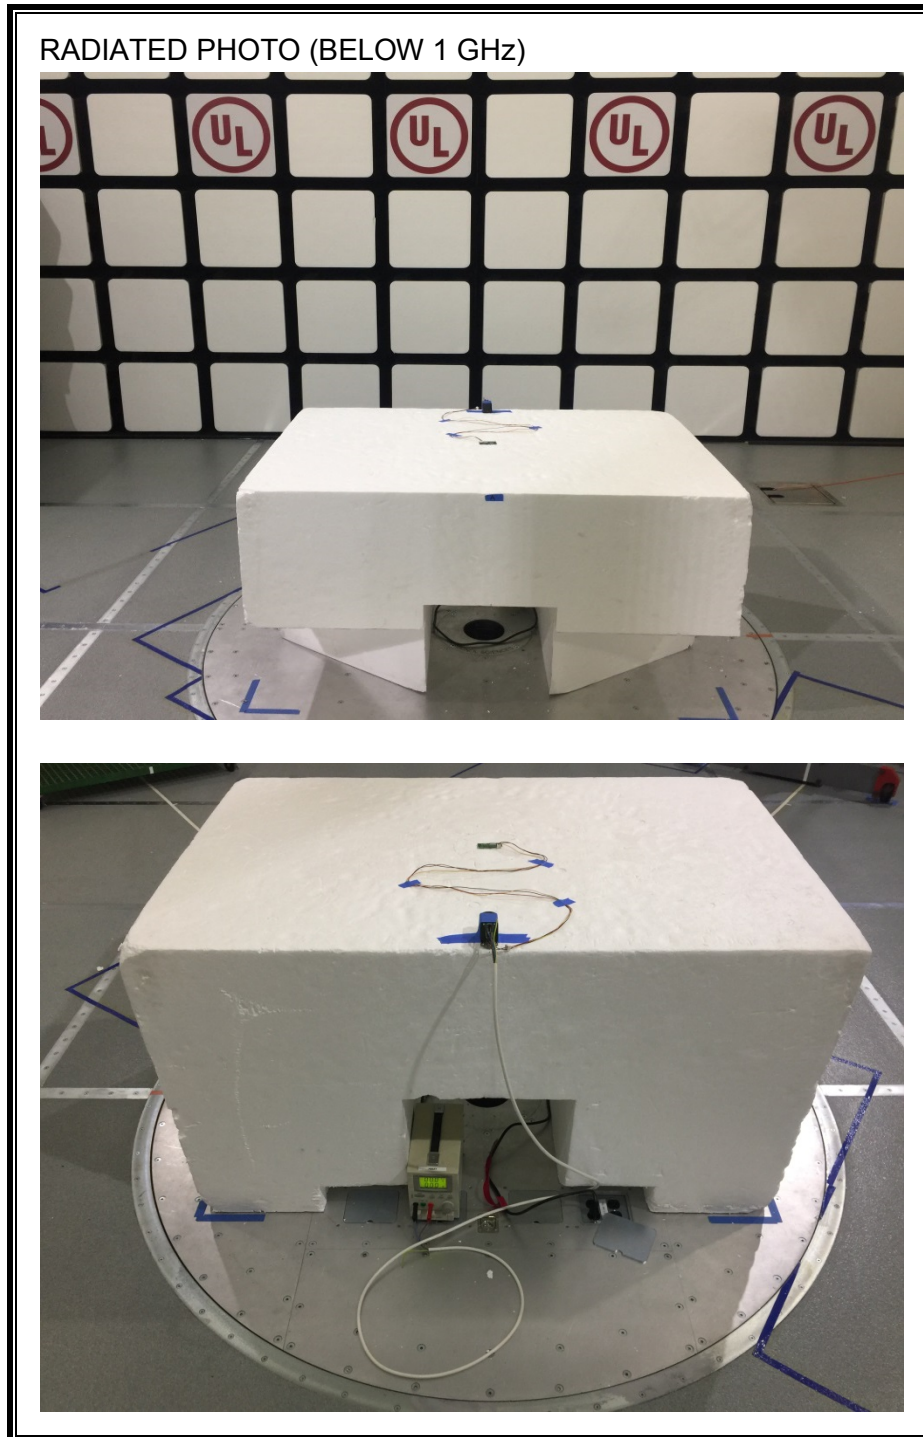

11. SETUP PHOTOS

ANTENNA PORT CONDUCTED RF MEASUREMENT SETUP

RADIATED RF MEASUREMENT SETUP (BELOW 1 GHz)

RADIATED RF MEASUREMENT SETUP (ABOVE 1 GHz)

RADIATED RF MEASUREMENT SETUP FOR PORTABLE CONFIGURATION

X-AXIS FRONT PHOTO

Y-AXIS FRONT PHOTO

Z-AXIS FRONT PHOTO

END OF REPORT