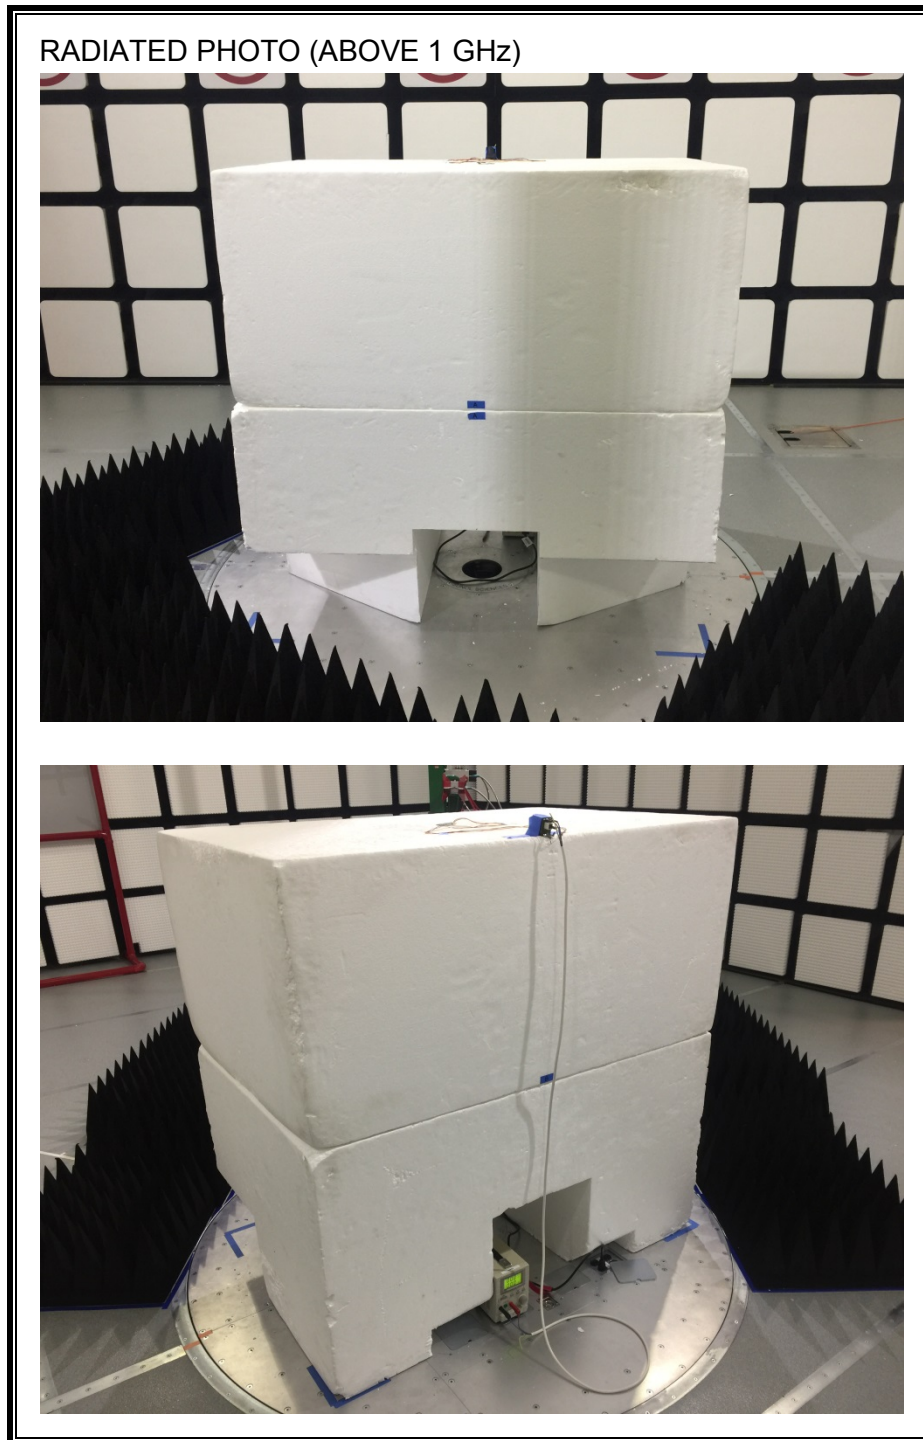

11. SETUP PHOTOS

ANTENNA PORT CONDUCTED RF MEASUREMENT SETUP

RADIATED RF MEASUREMENT SETUP (BELOW 1 GHz)

RADIATED RF MEASUREMENT SETUP (ABOVE 1 GHz)

RADIATED RF MEASUREMENT SETUP FOR PORTABLE CONFIGURATION

X-AXIS FRONT PHOTO

Y-AXIS FRONT PHOTO

Z-AXIS FRONT PHOTO

END OF REPORT