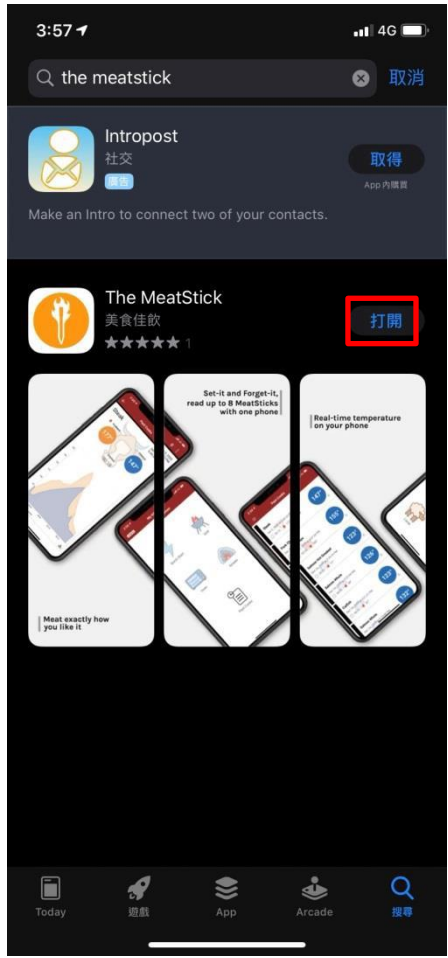

FCC ID APP電子標籤位置

3:56

4G

Settings

Temp / Weight

°C/Kg

Keep Screen on During Cook

Alert Settings