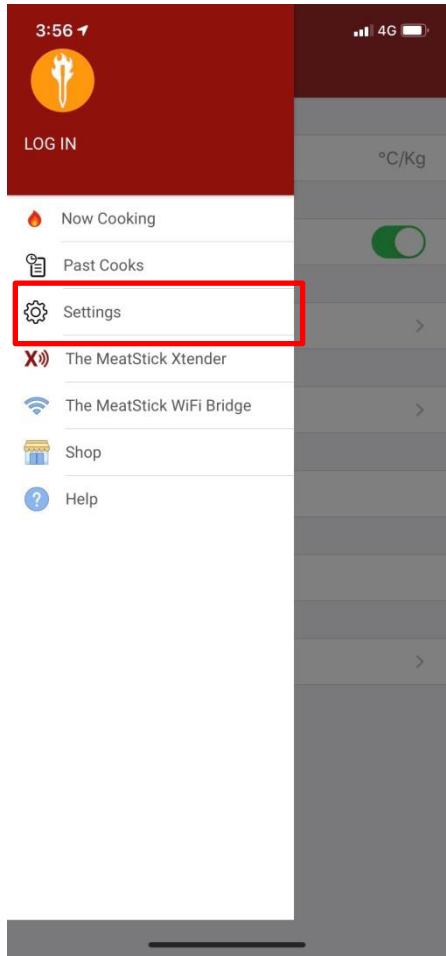

FCC ID APP電子標籤位置

3:56

4G

Settings

Temp / Weight

°C/Kg

Keep Screen on During Cook

Alert Settings