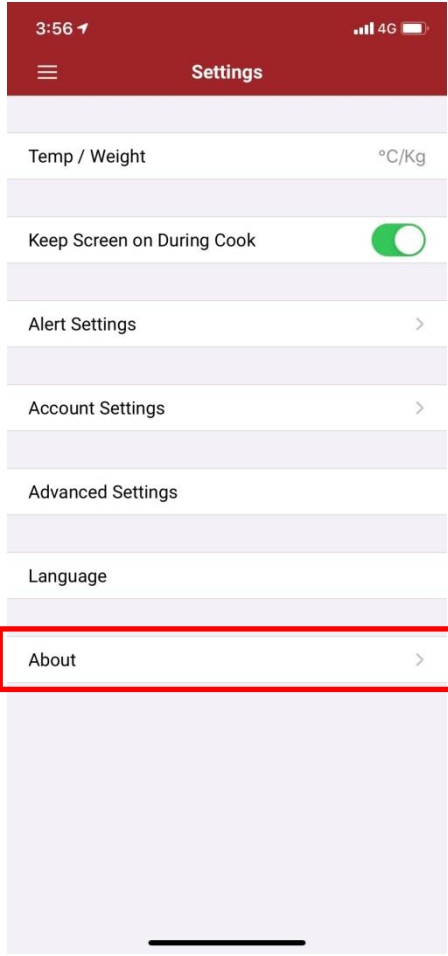

FCC ID APP電子標籤位置

3:56

4G

Settings

Temp / Weight

°C/Kg

Keep Screen on During Cook

Alert Settings

Account Settings

Advanced Settings

Language

About

FCC NUMBER

The MeatStick 2018
FCC ID: 2AHDSPS800-01

The MeatStick 2020
FCC ID: 2AHDSPS850-01

The MeatStick 2020 v2
FCC ID: 2AHDSPS860-01