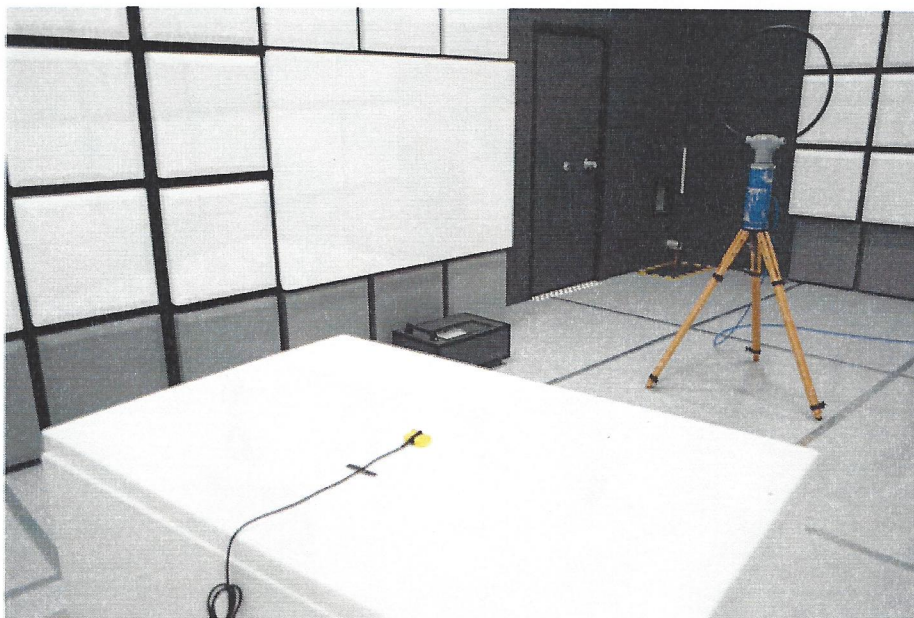

2.2.12 Test Setup Pictures

9 kHz to 30 MHz (Front)

9 kHz to 30 MHz (Back)

2.2.13 Test Setup Pictures

30 to 1000 MHz (Front)

30 to 1000 MHz (Back)

2.3.12 Test Set up Pictures