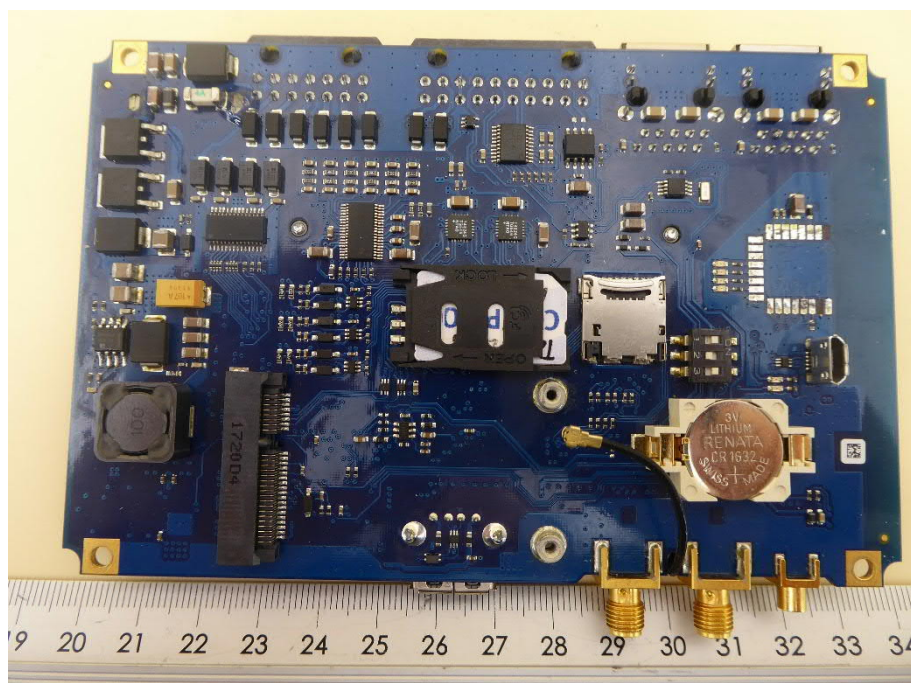

Internal Photos of TDC-E210AC

Main PCB, top view

Main PCB, top view, WLAN / WPAN module removed

Internal Photos of TDC-E210AC

WLAN / WPAN module PCB, top view

WLAN / WPAN module PCB, bottom view

Internal Photos of TDC-E210AC

Main PCB, bottom view

Main PCB, bottom view, cellular module removed

Internal Photos of TDC-E210AC

Cellular module PCB, top view

Module PCB, bottom view

Internal Photos of TDC-E210AC

Main PCB in housing