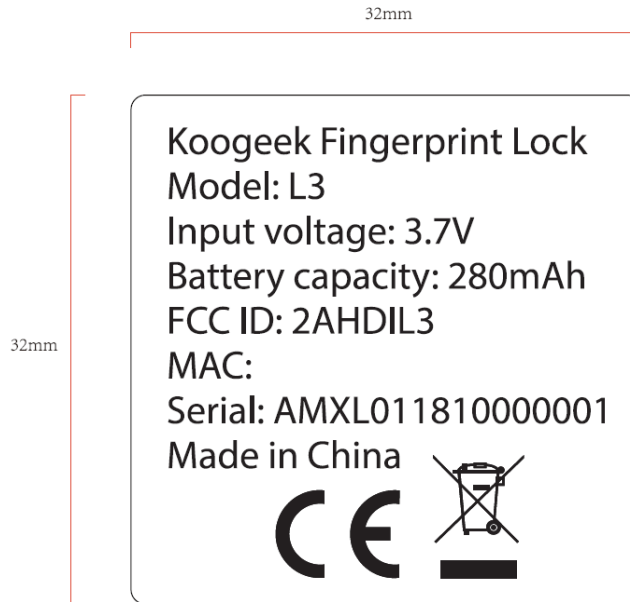

EXHIBIT A - FCC ID LABEL AND LOCATION

FCC ID Label

FCC ID Label Location Information

The label shown shall be permanently affixed at a conspicuous location on the device and be readily visible to the user at the time purchase (Labeling requirements per 2.925)