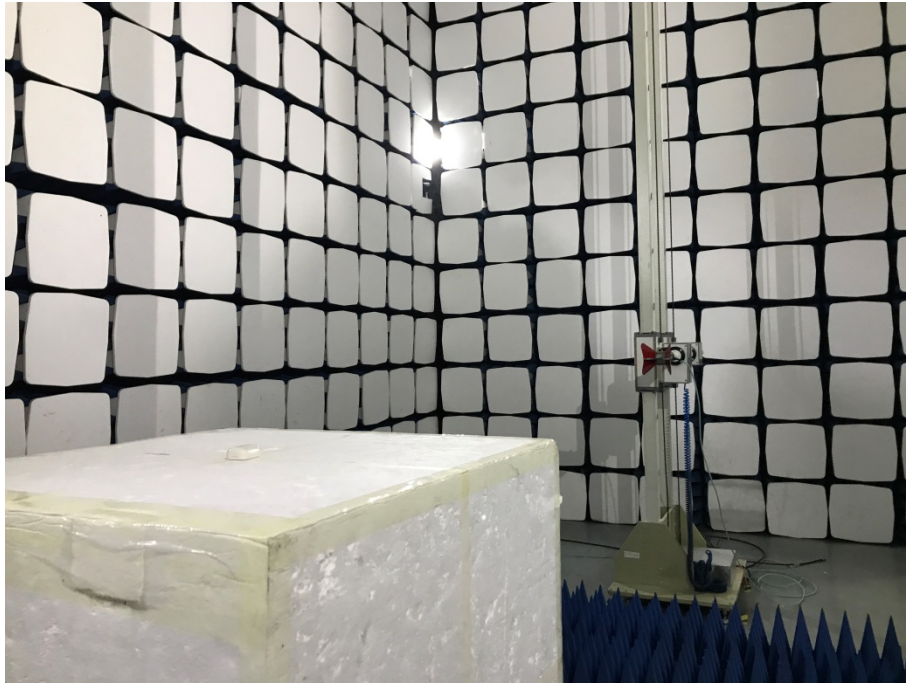

EXHIBIT 4 - TEST SETUP PHOTOGRAPHS

Radiation Emission Test Setup (Below 30MHz)

Radiation Emission Test Setup (30MHz to 1GHz)

Radiation Emission View (1GHz to 18GHz)**Radiation Emission View (Above 18GHz)**