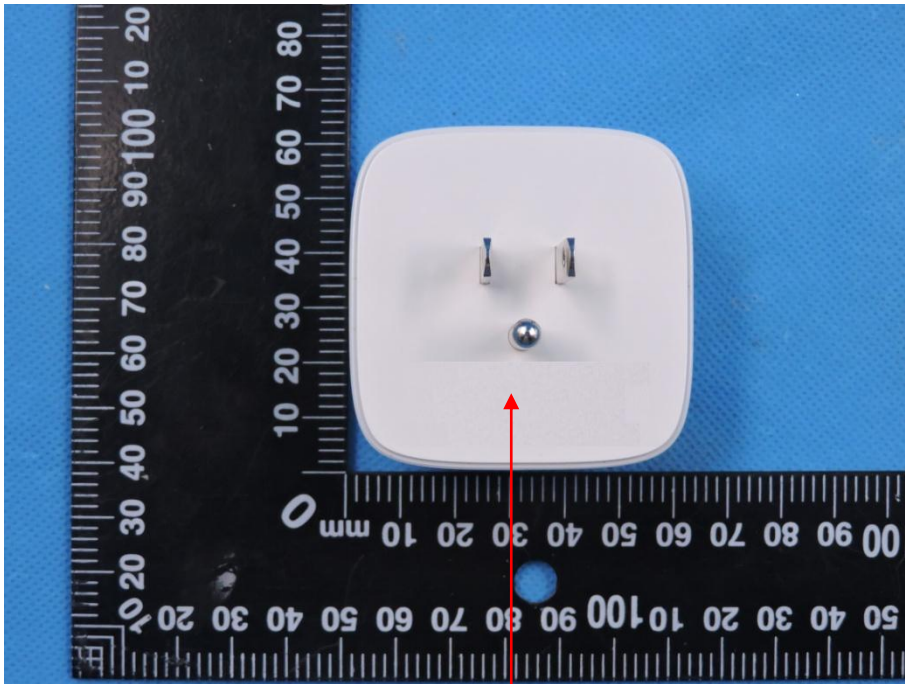

## Label

Koogeek Smart Plug P2

Model: P2

FCC ID: 2AHDI-P2