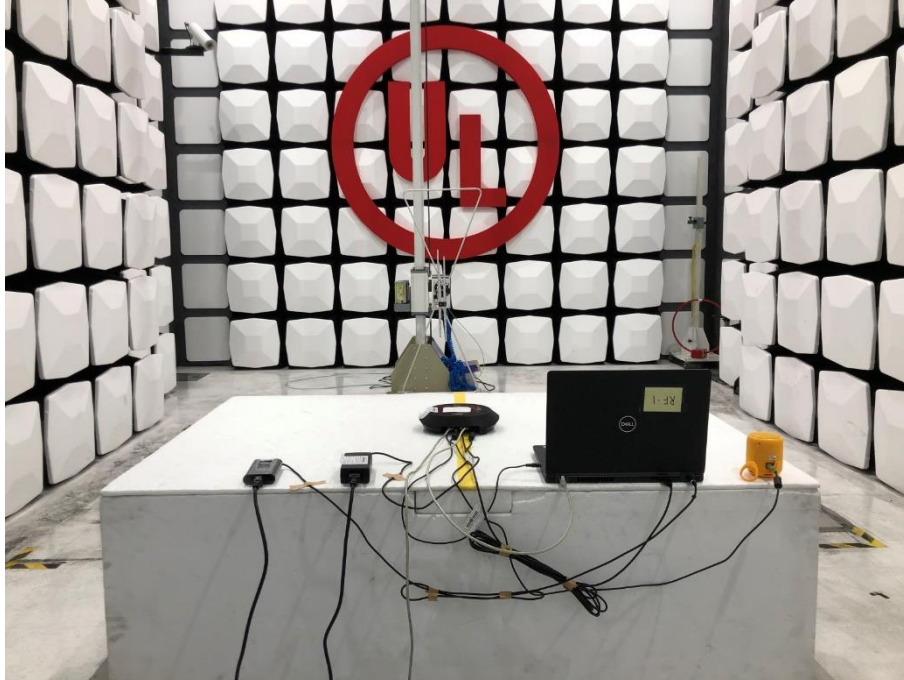

30MHz ~ 1GHz

Underwriters Laboratories Taiwan Co., Ltd.

Building B and Building E, No. 372-7, Sec. 4, Zhongxing Rd., Zhudong Township, Hsinchu County, Taiwan

Telephone :+886-2-7737-3000

Facsimile (FAX) :+886-3-583-7948