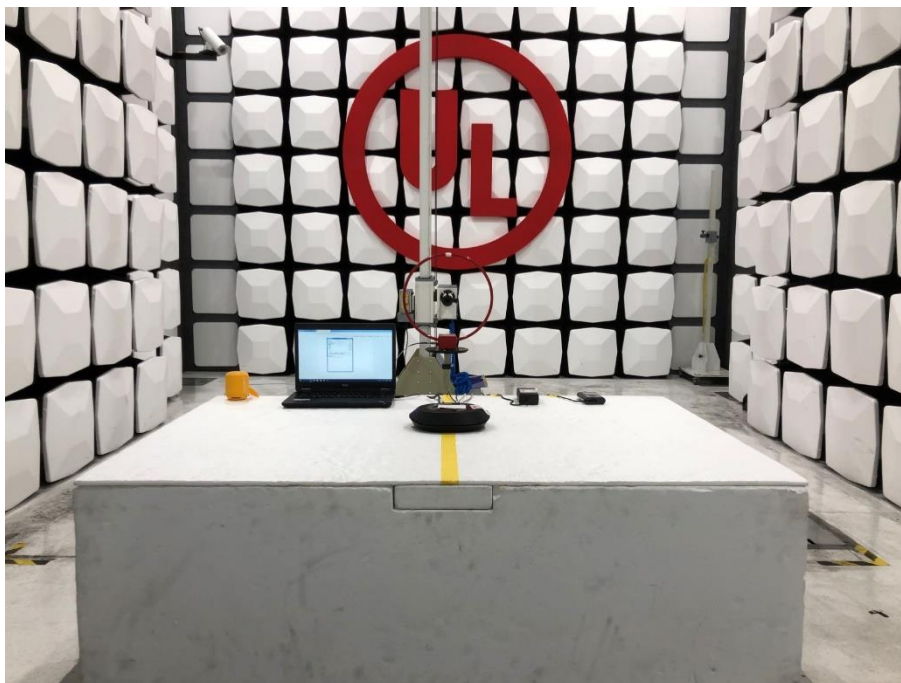

9kHz ~ 30MHz

Underwriters Laboratories Taiwan Co., Ltd.

Building B and Building E, No. 372-7, Sec. 4, Zhongxing Rd., Zhudong Township, Hsinchu County, Taiwan

Telephone :+886-2-7737-3000

Facsimile (FAX) :+886-3-583-7948