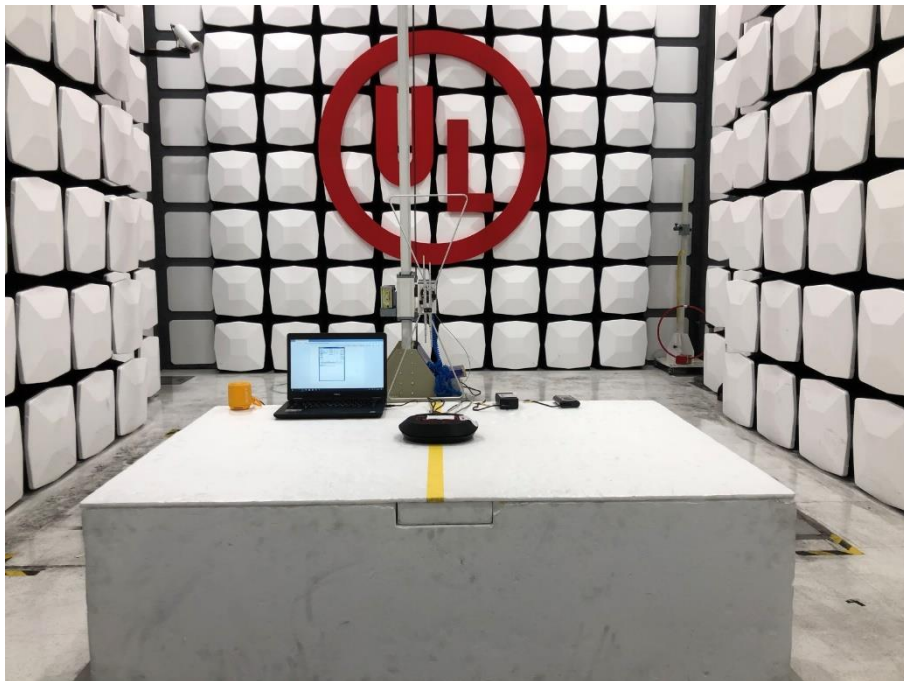

30MHz ~ 1GHz

Underwriters Laboratories Taiwan Co., Ltd.

Building B and Building E, No. 372-7, Sec. 4, Zhongxing Rd., Zhudong Township, Hsinchu County, Taiwan

Telephone :+886-2-7737-3000

Facsimile (FAX) :+886-3-583-7948