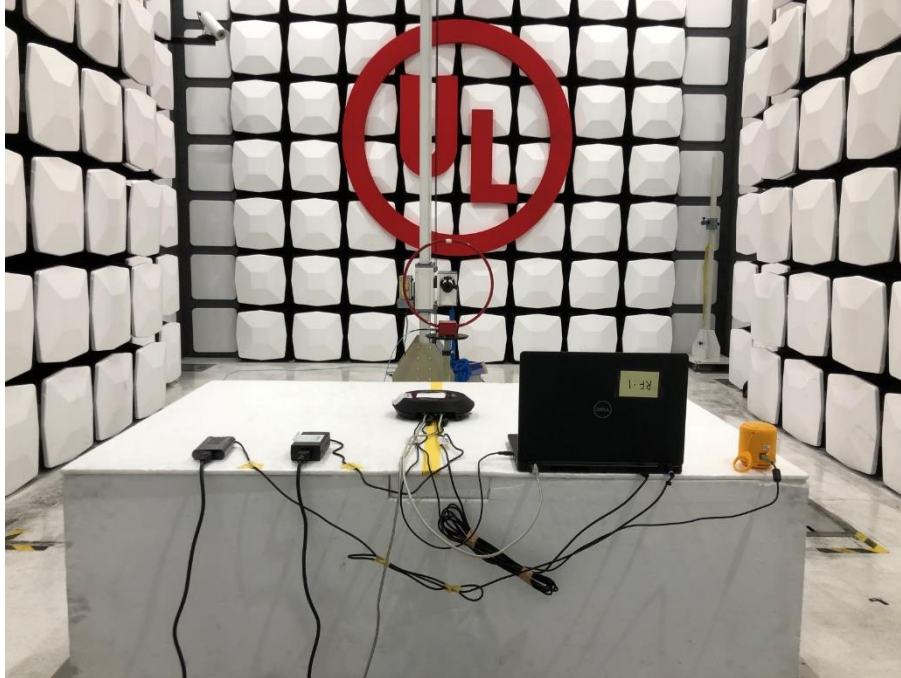

9kHz ~ 30MHz

Underwriters Laboratories Taiwan Co., Ltd.

Building B and Building E, No. 372-7, Sec. 4, Zhongxing Rd., Zhudong Township, Hsinchu County, Taiwan

Telephone :+886-2-7737-3000

Facsimile (FAX) :+886-3-583-7948