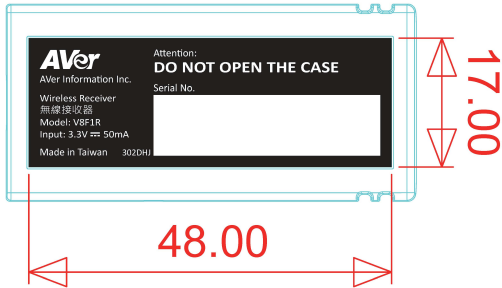

Label Location

The label will be permanently affixed and readily visible

Dongle正面

FCC ID: 2AHDGCC30R15-2