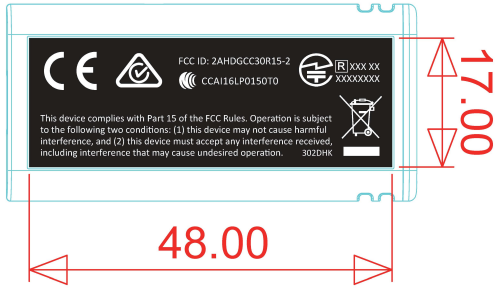

Label Location

The label will be permanently affixed and readily visible

Dongle正面

FCC ID: 2AHDGCC30R15-2