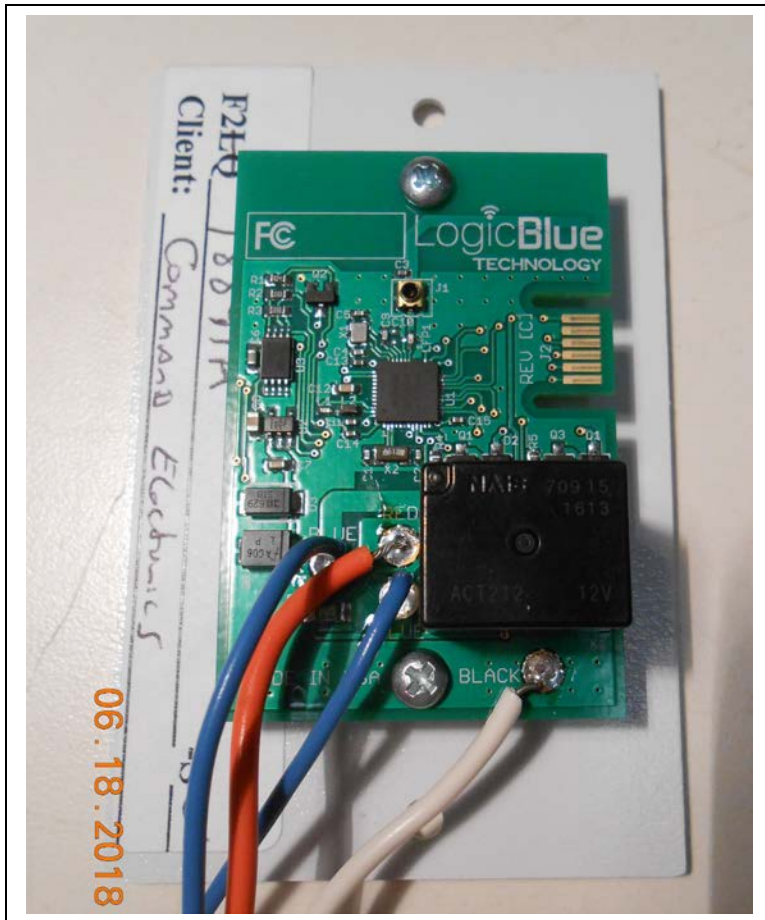

**PHOTOGRAPHS: INTERNAL
Command Electronics, PowerMatePro Model 1S**

Order Number: F2P18891A

Client: Command Electronics
EUT: PowerMatePro Model 1S

Order Number: F2P18891A

Client: Command Electronics
EUT: PowerMatePro Model 1S

Order Number: F2P18891A

Client: Command Electronics
EUT: PowerMatePro Model 1S