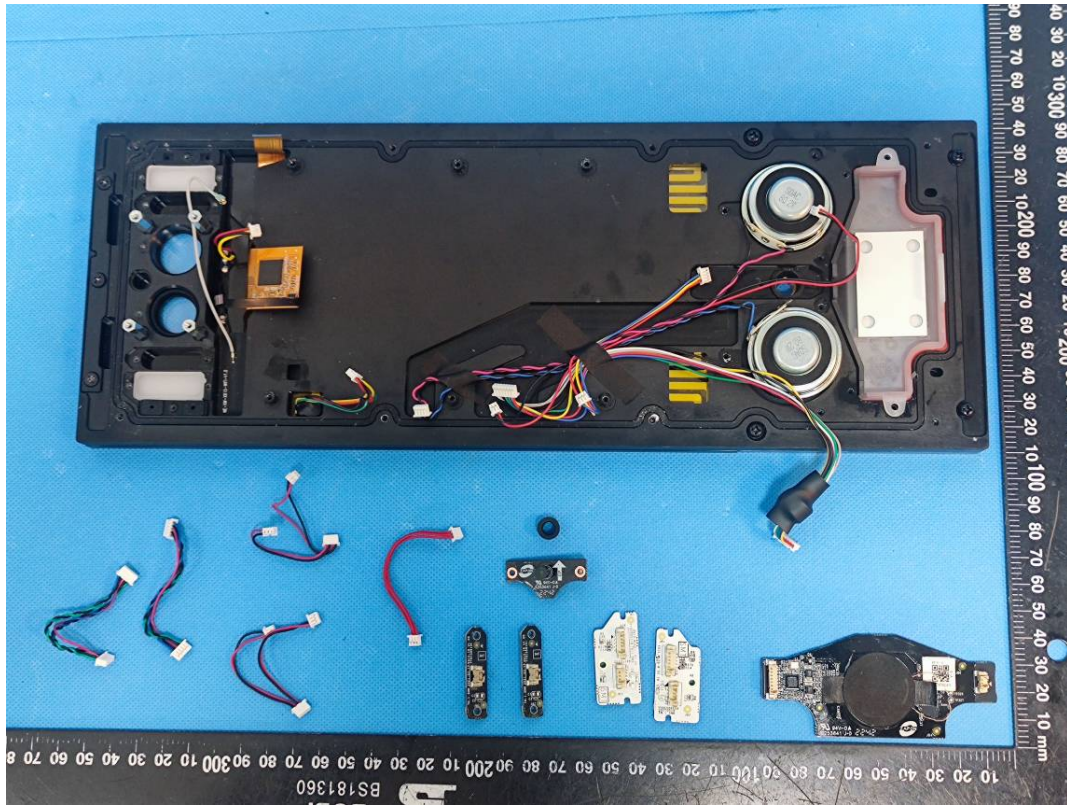

EUT INTERNAL PHOTOGRAPHS

125kHz Antenna

NFC Antenna

Bluetooth Antenna