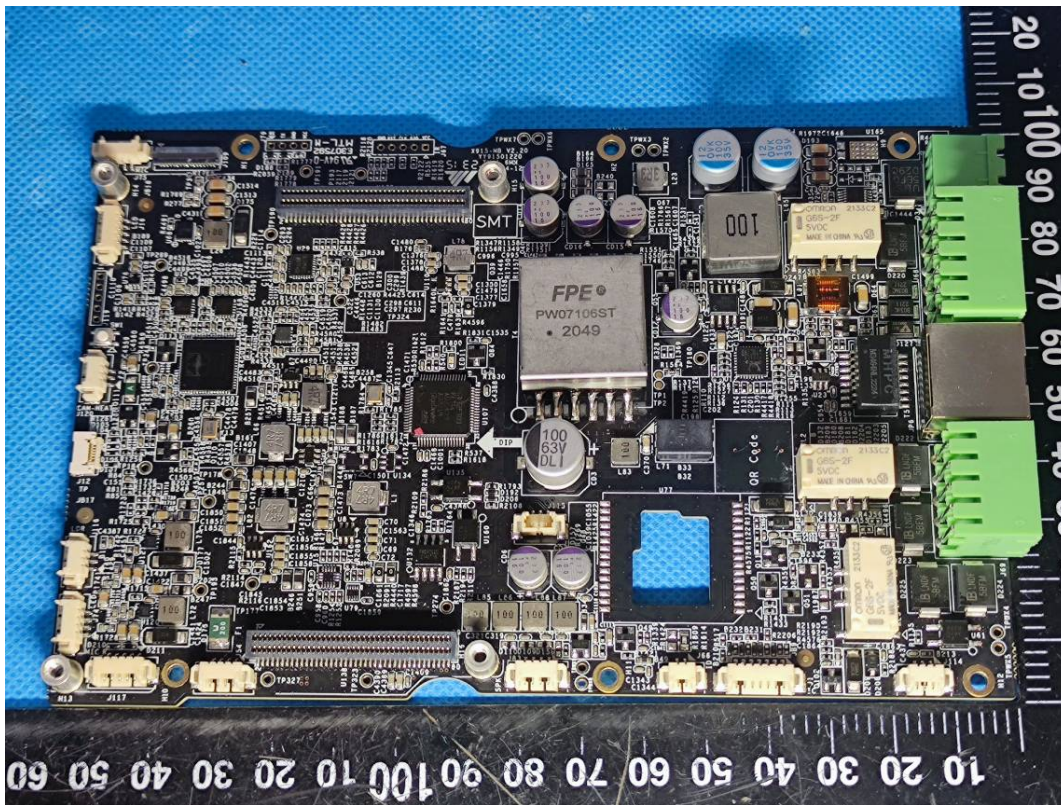

EUT INTERNAL PHOTOGRAPHS

125kHz Antenna

NFC Antenna

Bluetooth Antenna