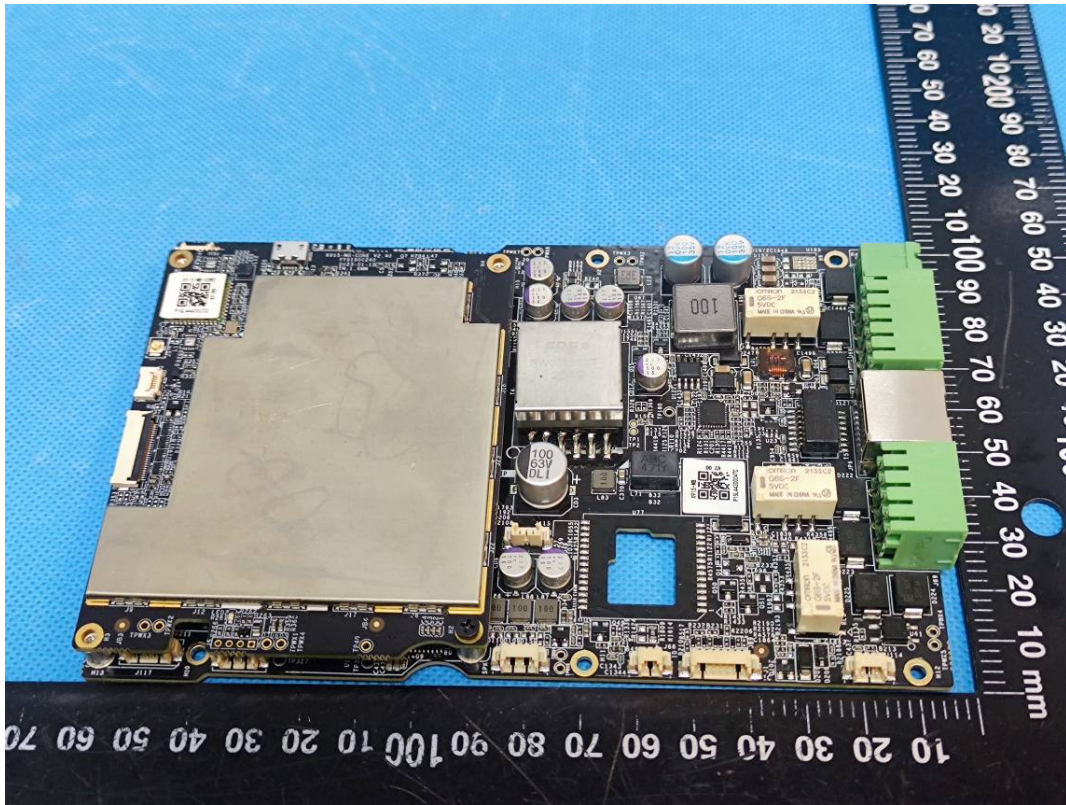

EUT INTERNAL PHOTOGRAPHS

125kHz Antenna

NFC Antenna

Bluetooth Antenna