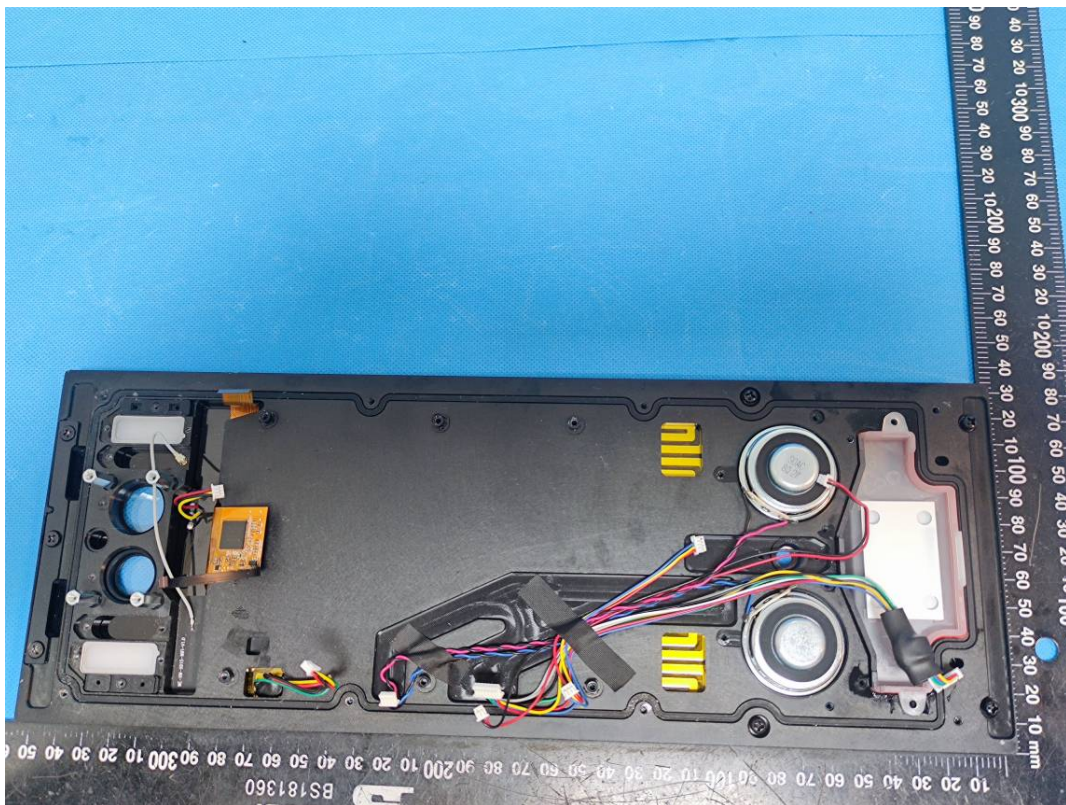

EUT INTERNAL PHOTOGRAPHS

125kHz Antenna

NFC Antenna

Bluetooth Antenna