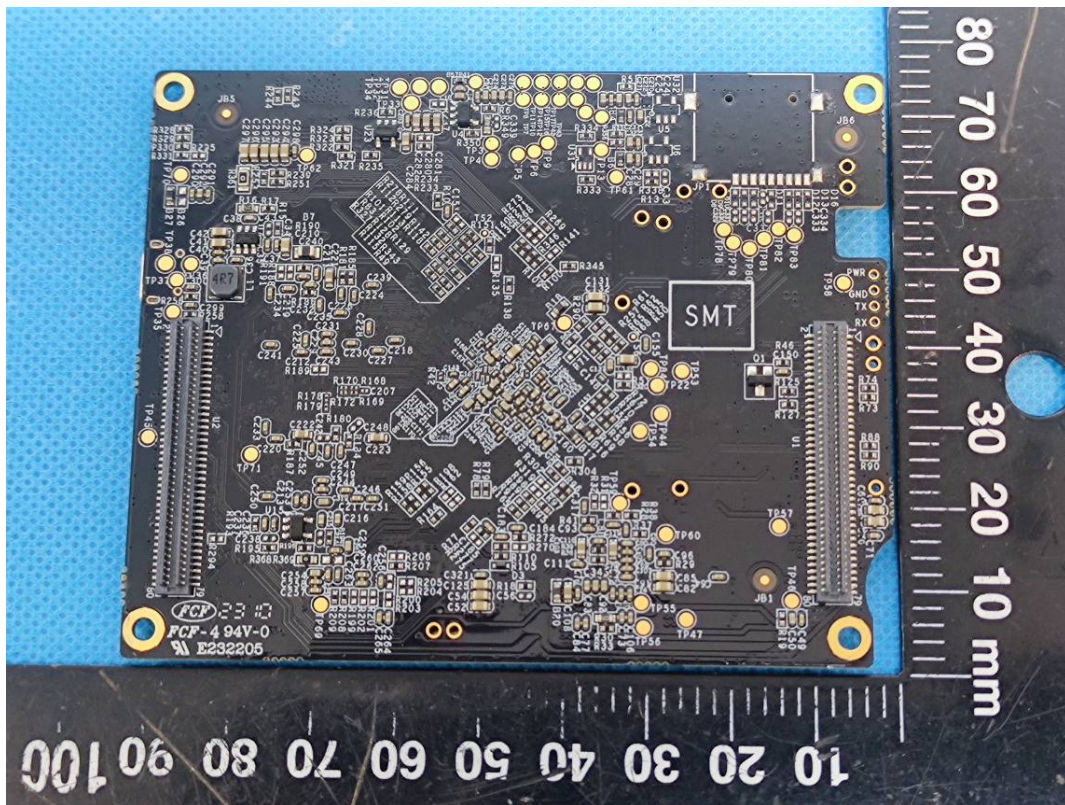

EUT INTERNAL PHOTOGRAPHS

125kHz Antenna

NFC Antenna

Bluetooth Antenna