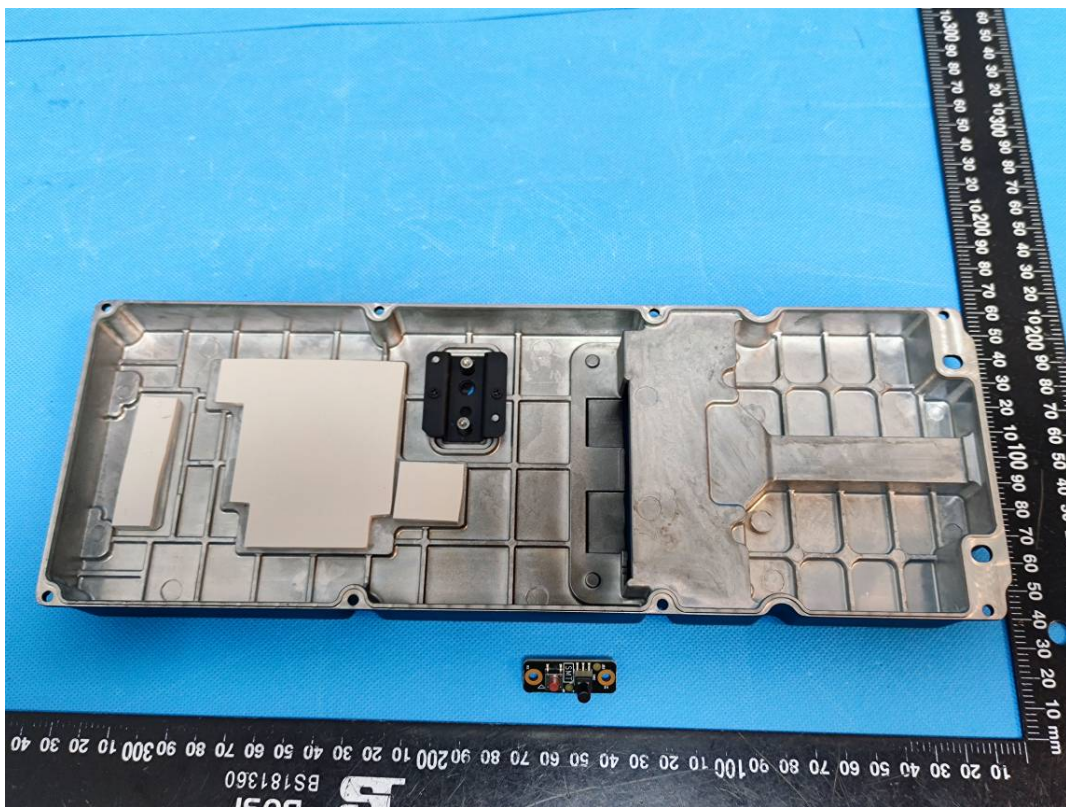

EUT INTERNAL PHOTOGRAPHS

125kHz Antenna

NFC Antenna

Bluetooth Antenna