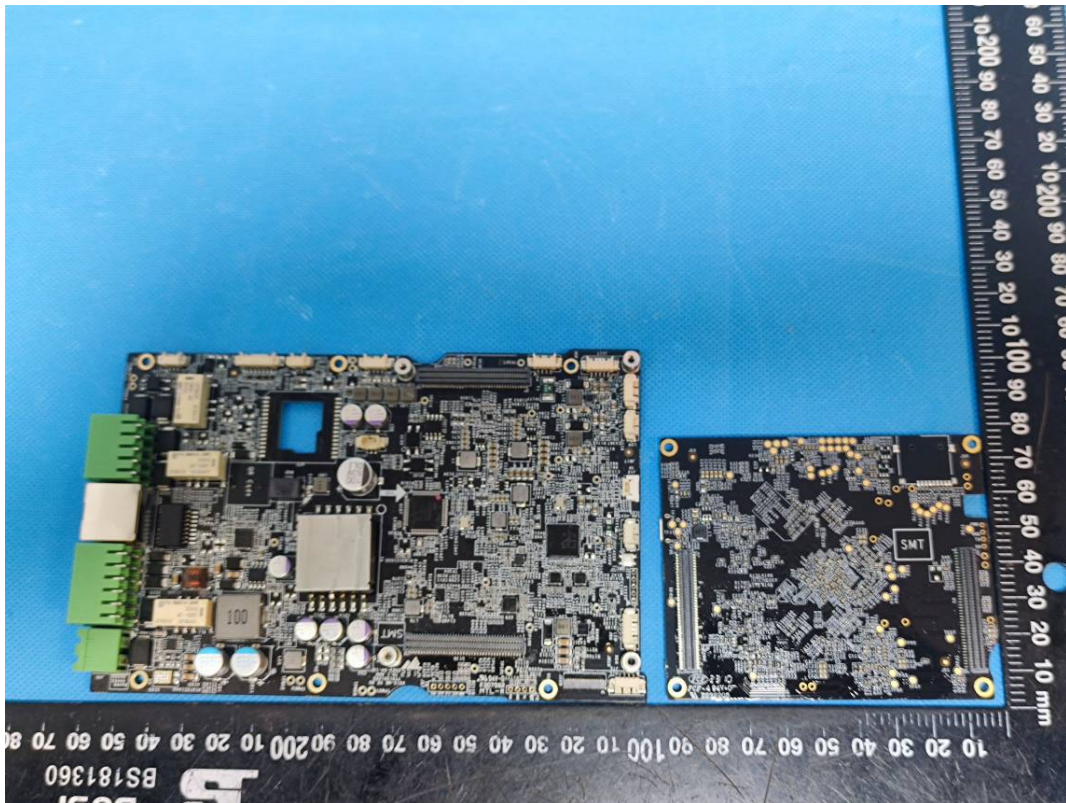

EUT INTERNAL PHOTOGRAPHS

125kHz Antenna

NFC Antenna

Bluetooth Antenna