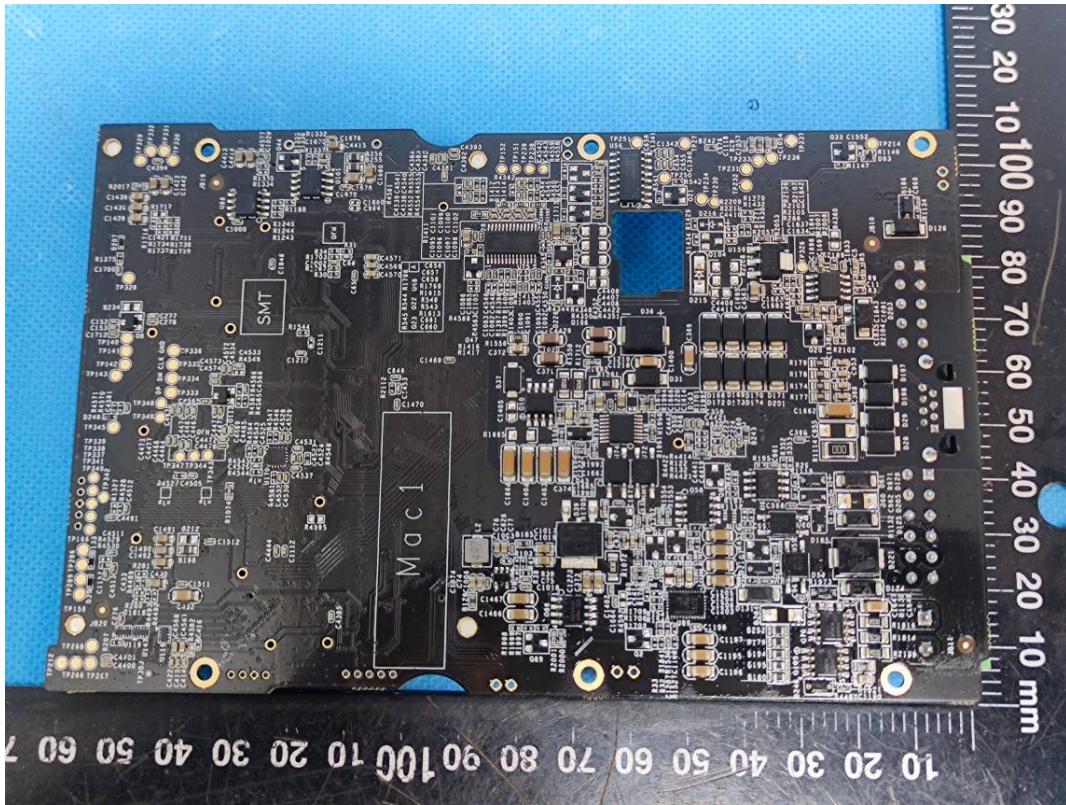

EUT INTERNAL PHOTOGRAPHS

125kHz Antenna

NFC Antenna

Bluetooth Antenna