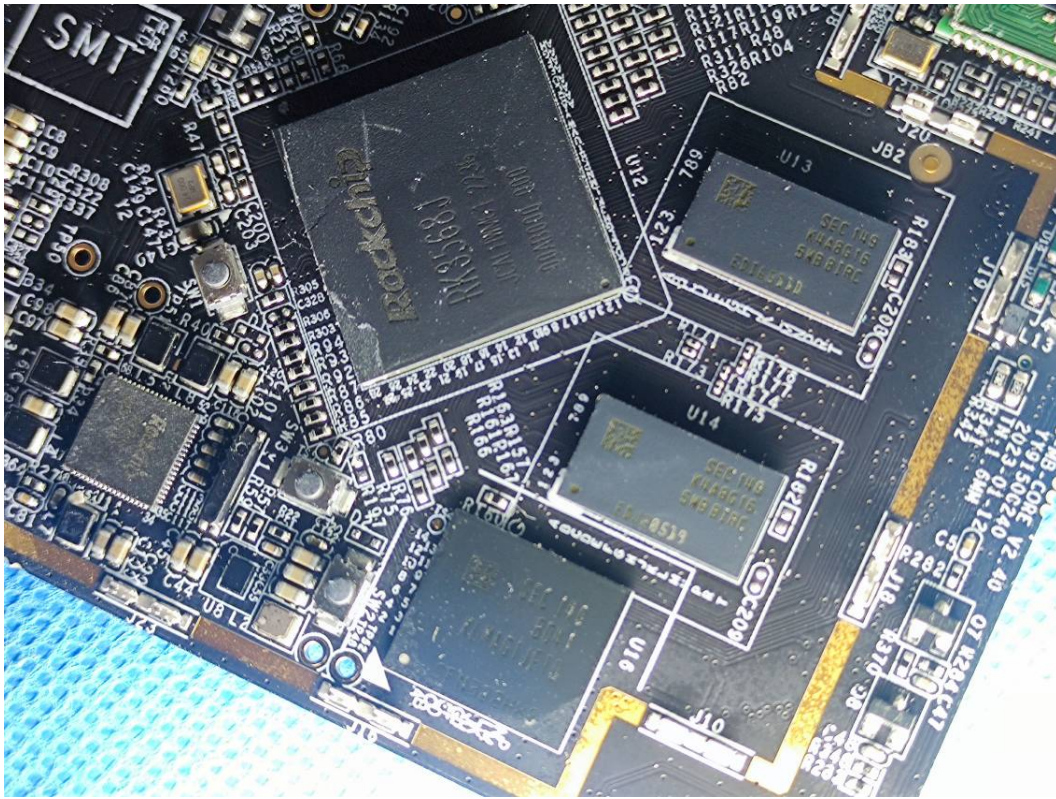

EUT INTERNAL PHOTOGRAPHS

125kHz Antenna

NFC Antenna

Bluetooth Antenna