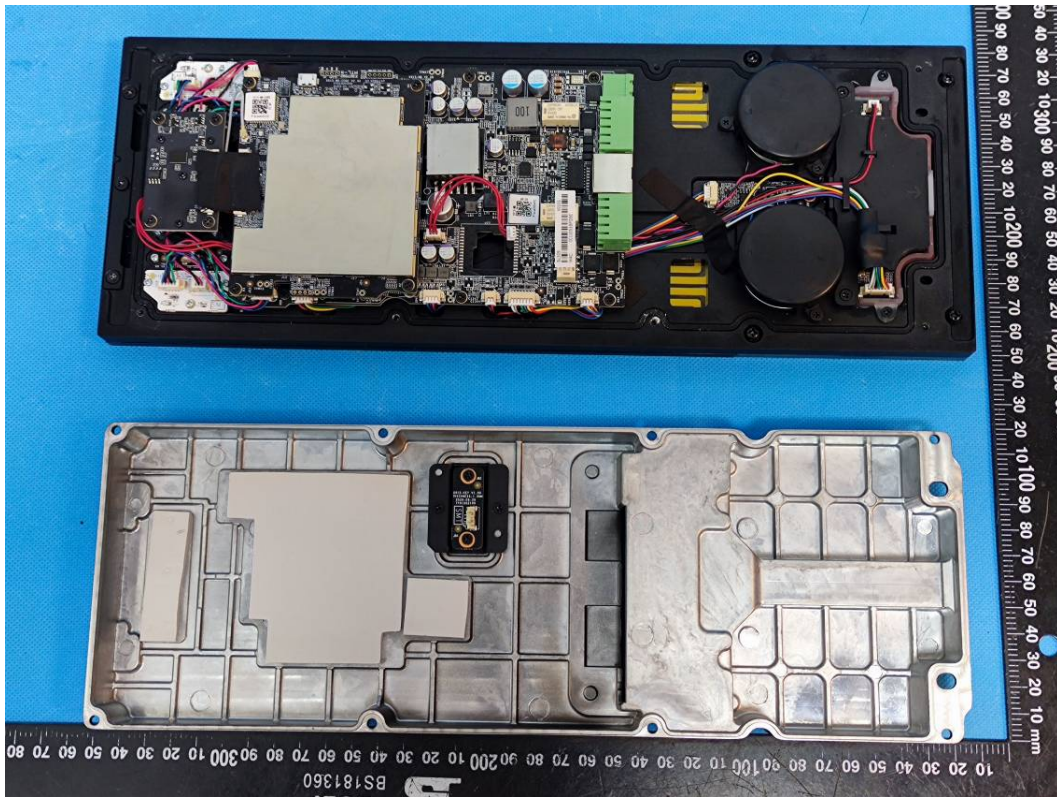

EUT INTERNAL PHOTOGRAPHS

125kHz Antenna

NFC Antenna

Bluetooth Antenna