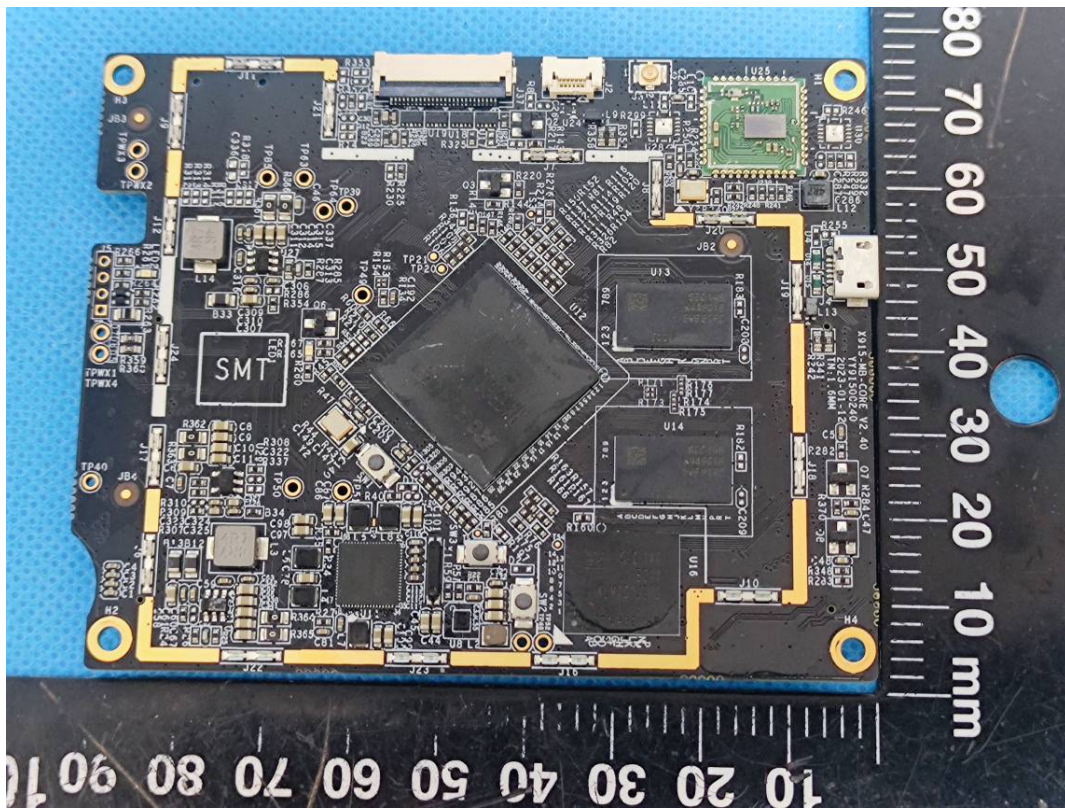

EUT INTERNAL PHOTOGRAPHS

125kHz Antenna

NFC Antenna

Bluetooth Antenna