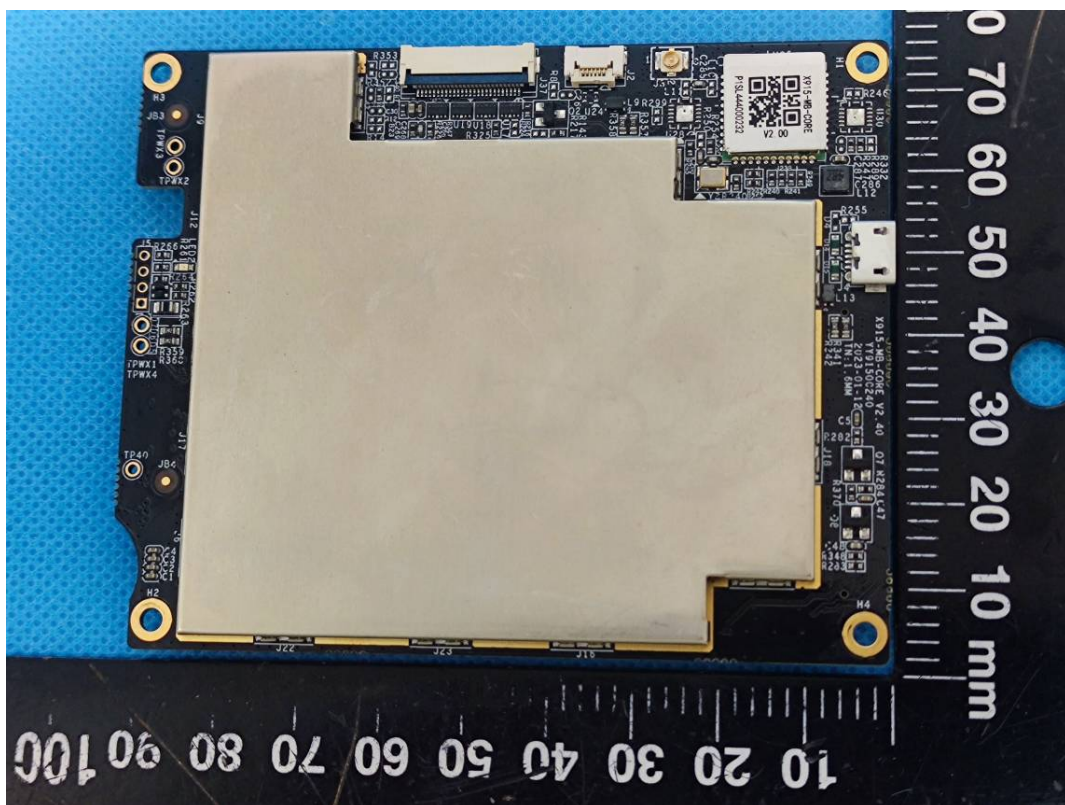

EUT INTERNAL PHOTOGRAPHS

125kHz Antenna

NFC Antenna

Bluetooth Antenna