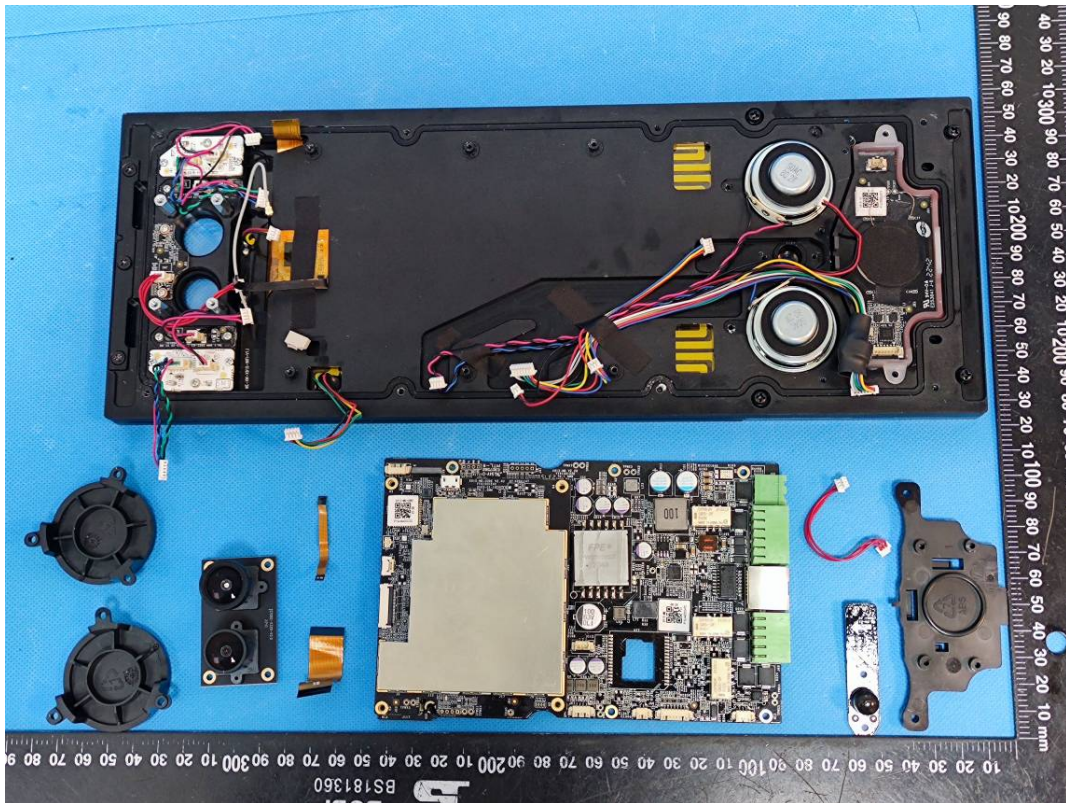

EUT INTERNAL PHOTOGRAPHS

125kHz Antenna

NFC Antenna

Bluetooth Antenna