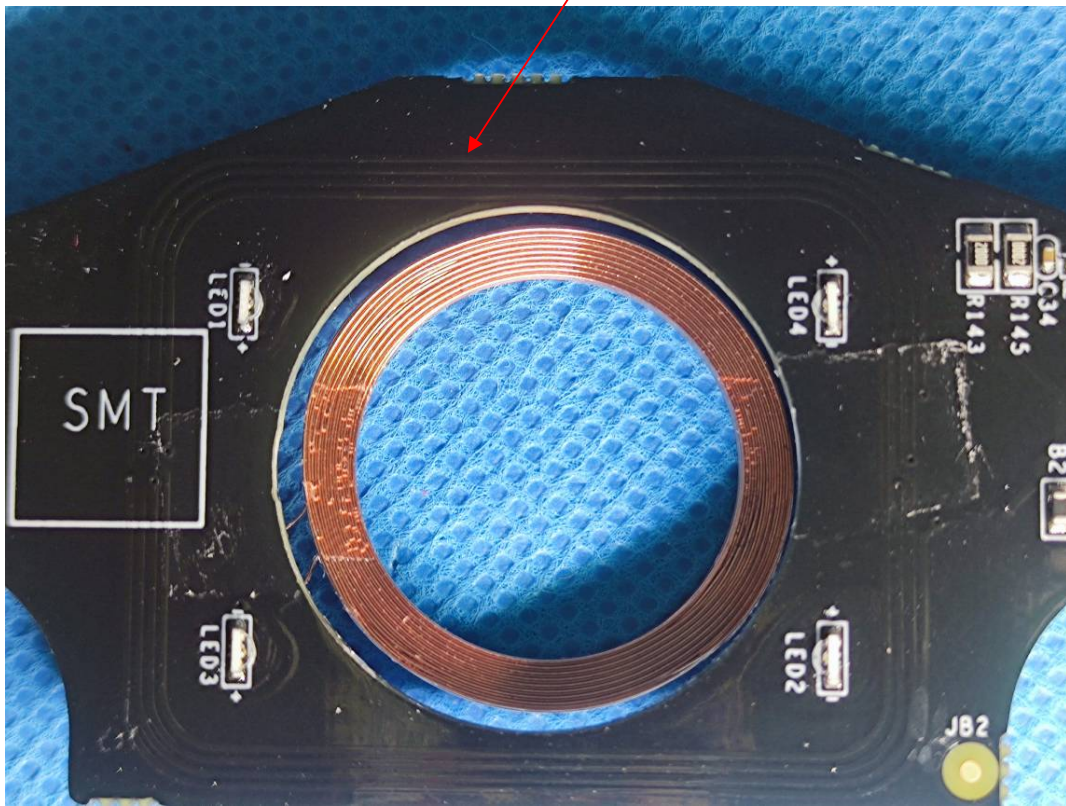

EUT INTERNAL PHOTOGRAPHS

125kHz Antenna

NFC Antenna

Bluetooth Antenna