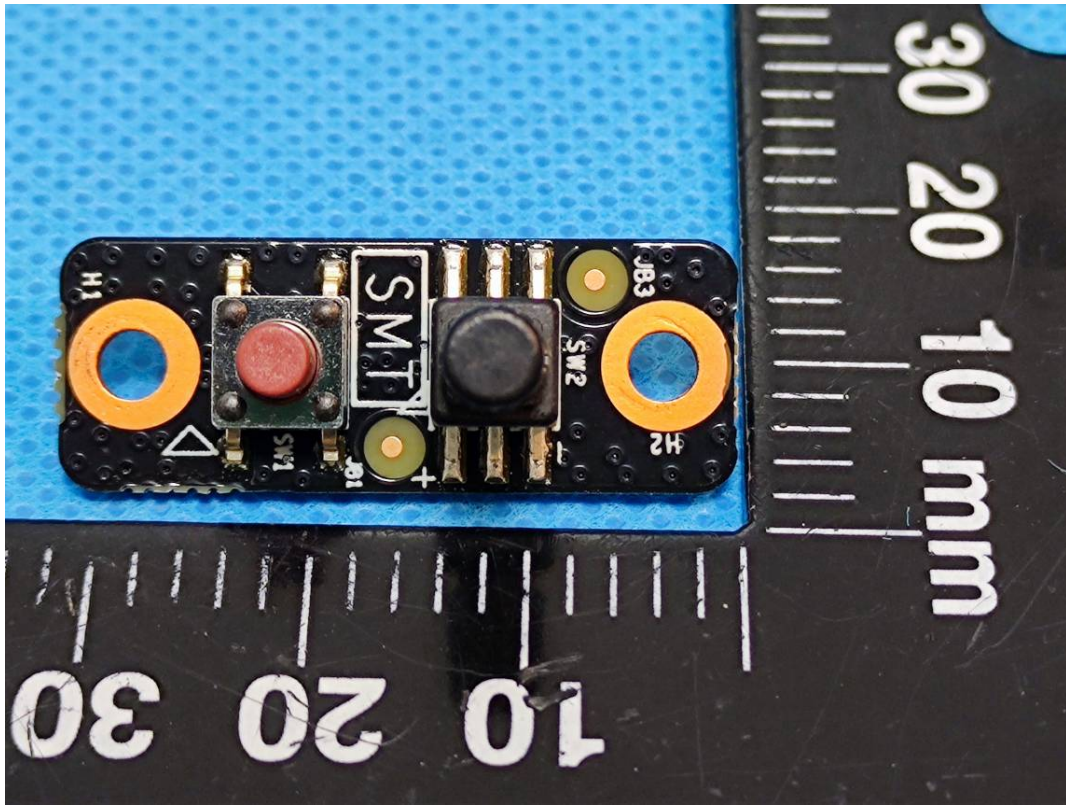

EUT INTERNAL PHOTOGRAPHS

125kHz Antenna

NFC Antenna

Bluetooth Antenna