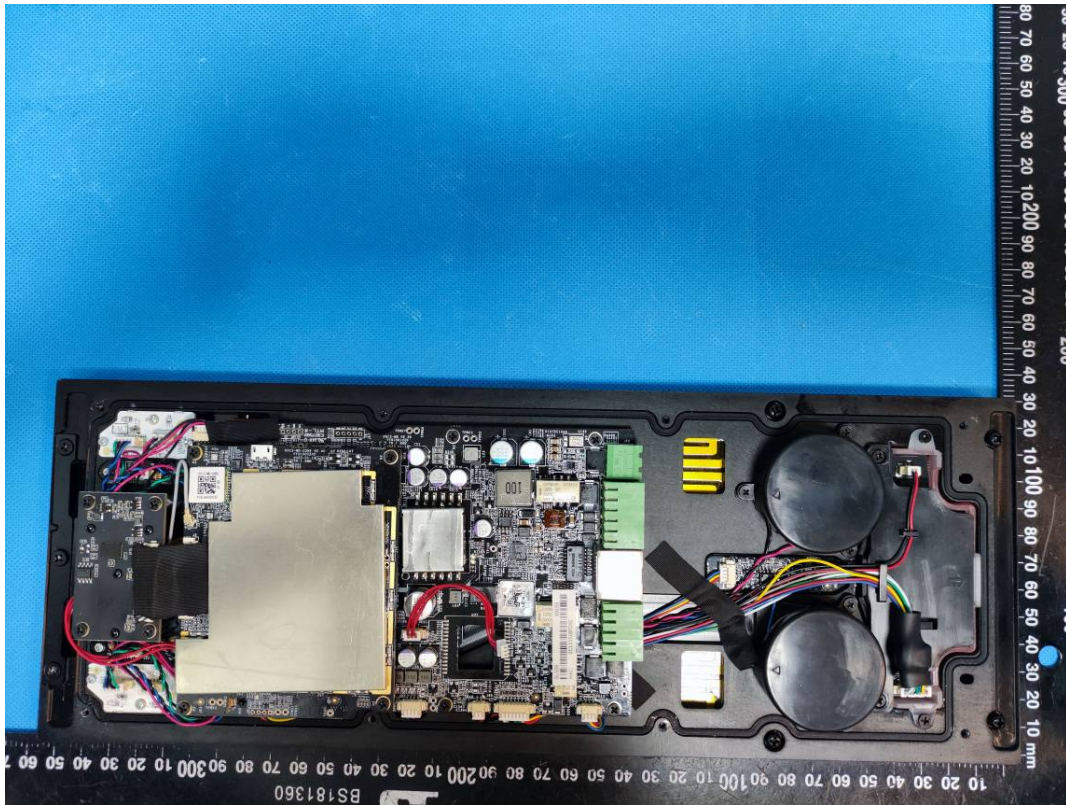

EUT INTERNAL PHOTOGRAPHS

125kHz Antenna

NFC Antenna

Bluetooth Antenna