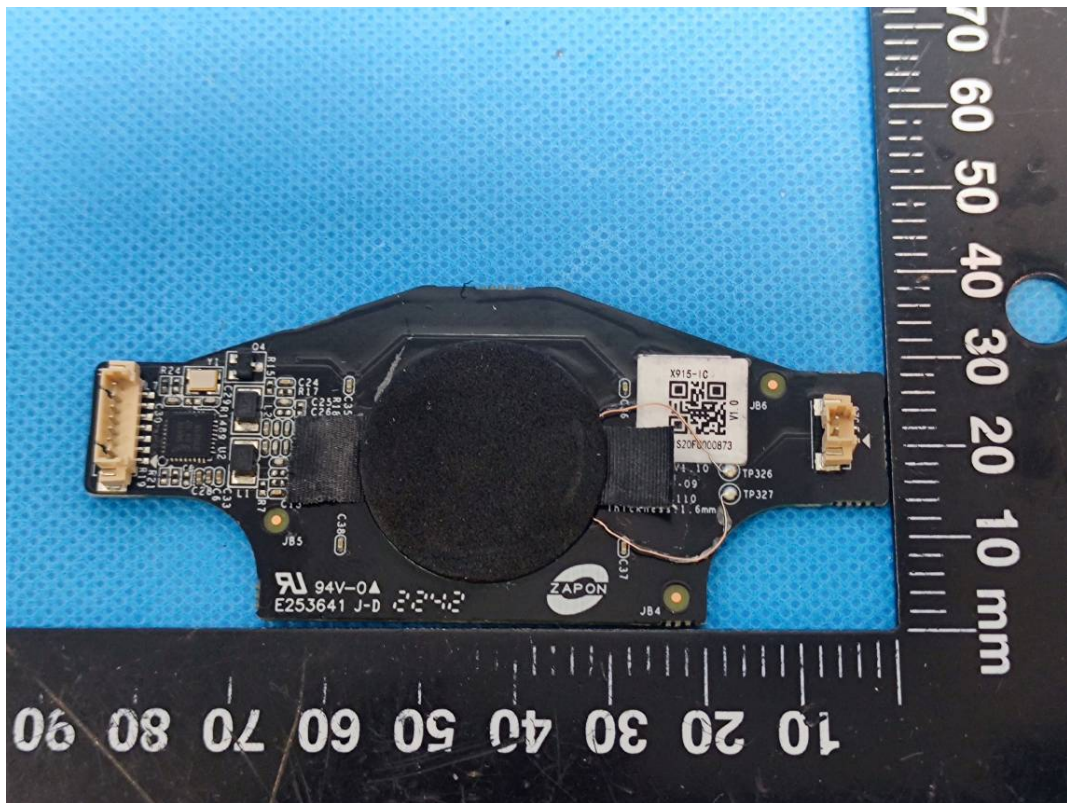

EUT INTERNAL PHOTOGRAPHS

125kHz Antenna

NFC Antenna

Bluetooth Antenna