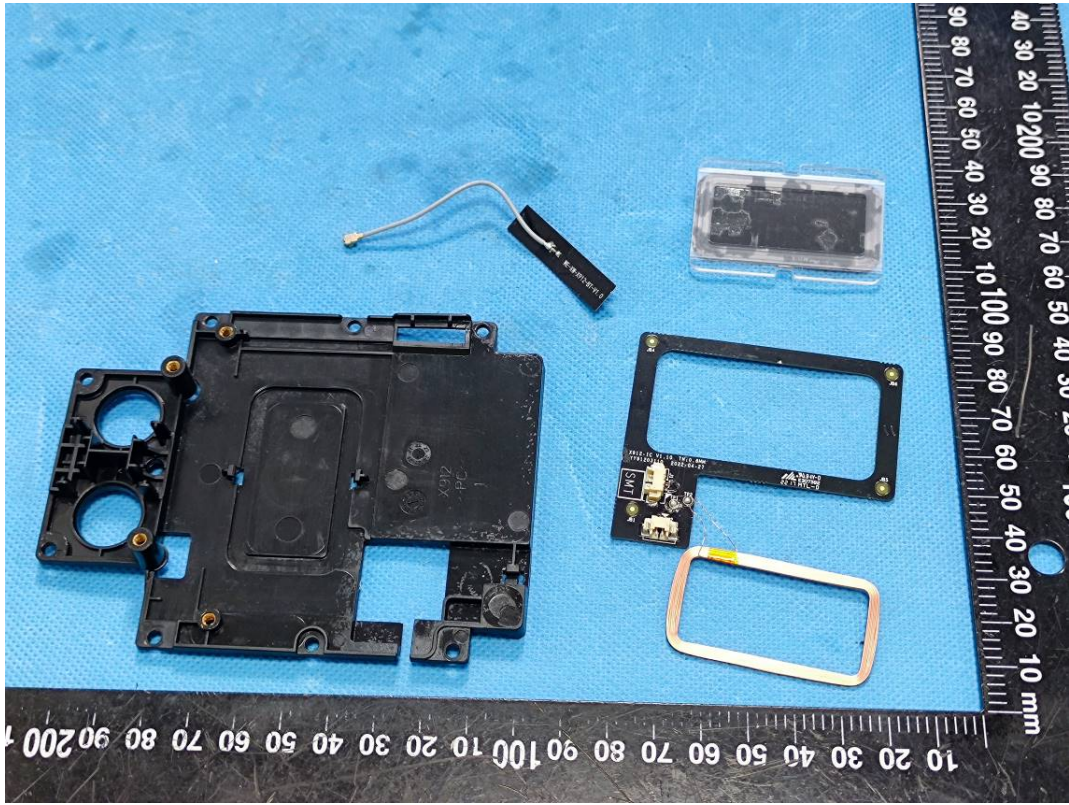

EXHIBIT C - EUT INTERNAL PHOTOGRAPHS

BLE Antenna

125kHz RFID Antenna

NFC Antenna