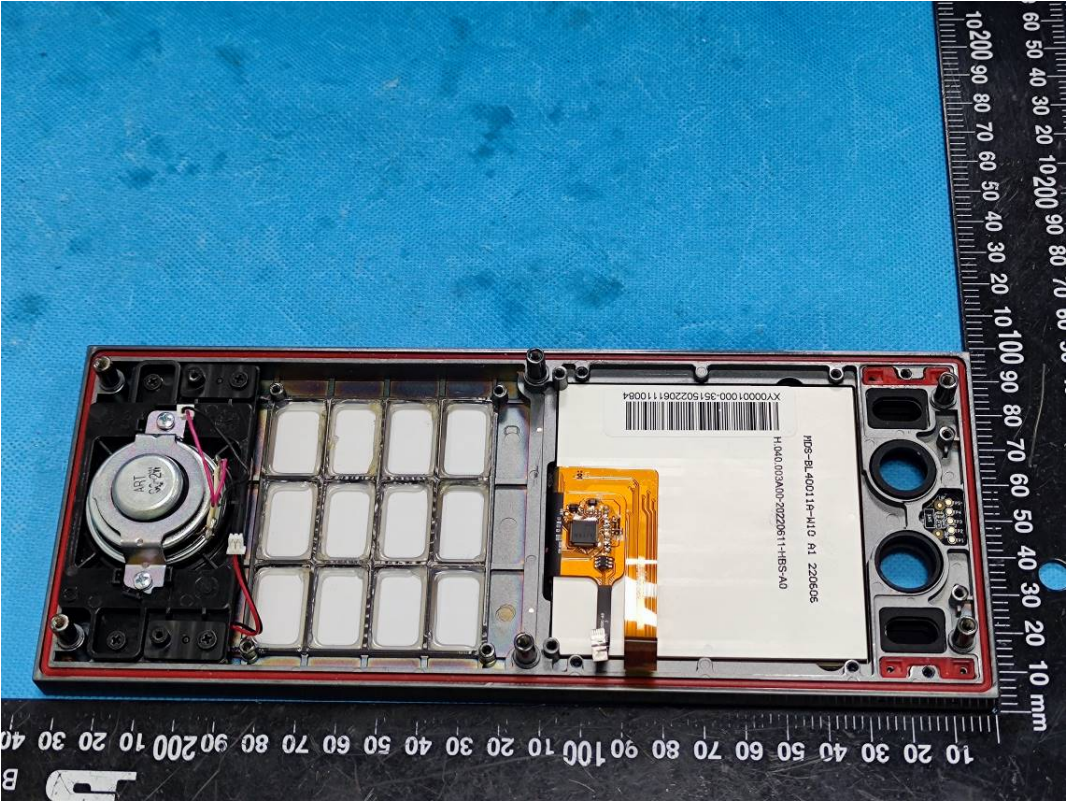

EXHIBIT C - EUT INTERNAL PHOTOGRAPHS

BLE Antenna

125kHz RFID Antenna

NFC Antenna