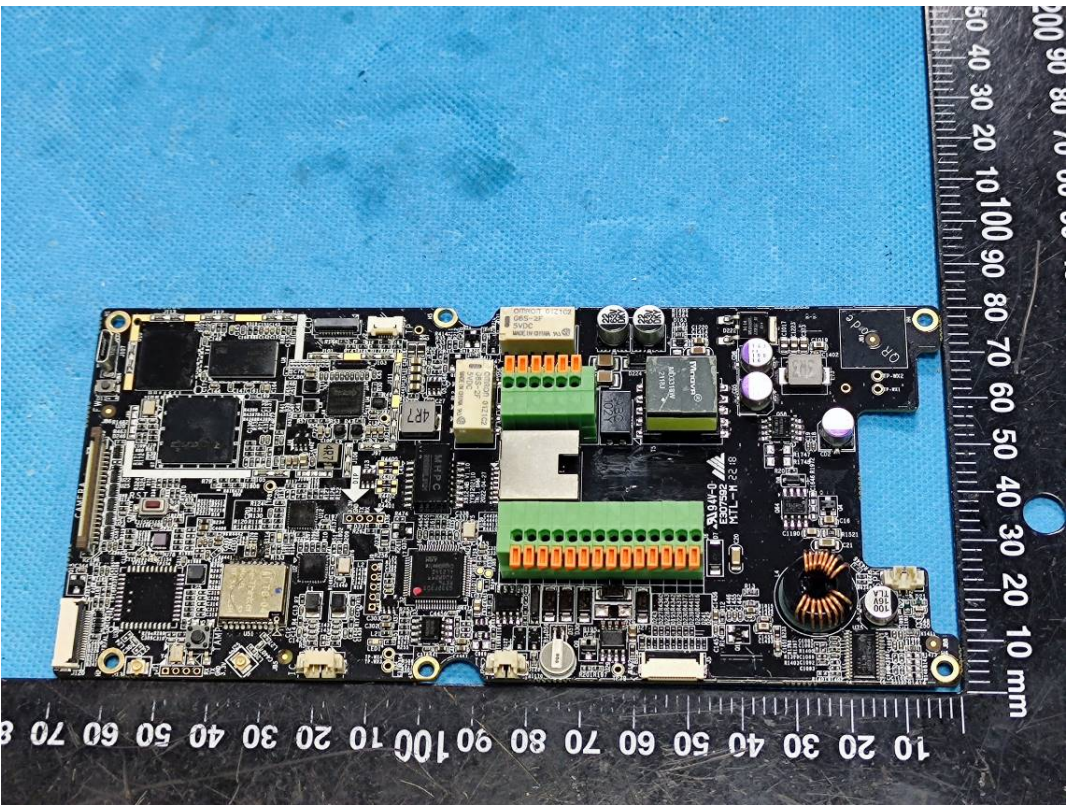

EXHIBIT C - EUT INTERNAL PHOTOGRAPHS

BLE Antenna

125kHz RFID Antenna

NFC Antenna