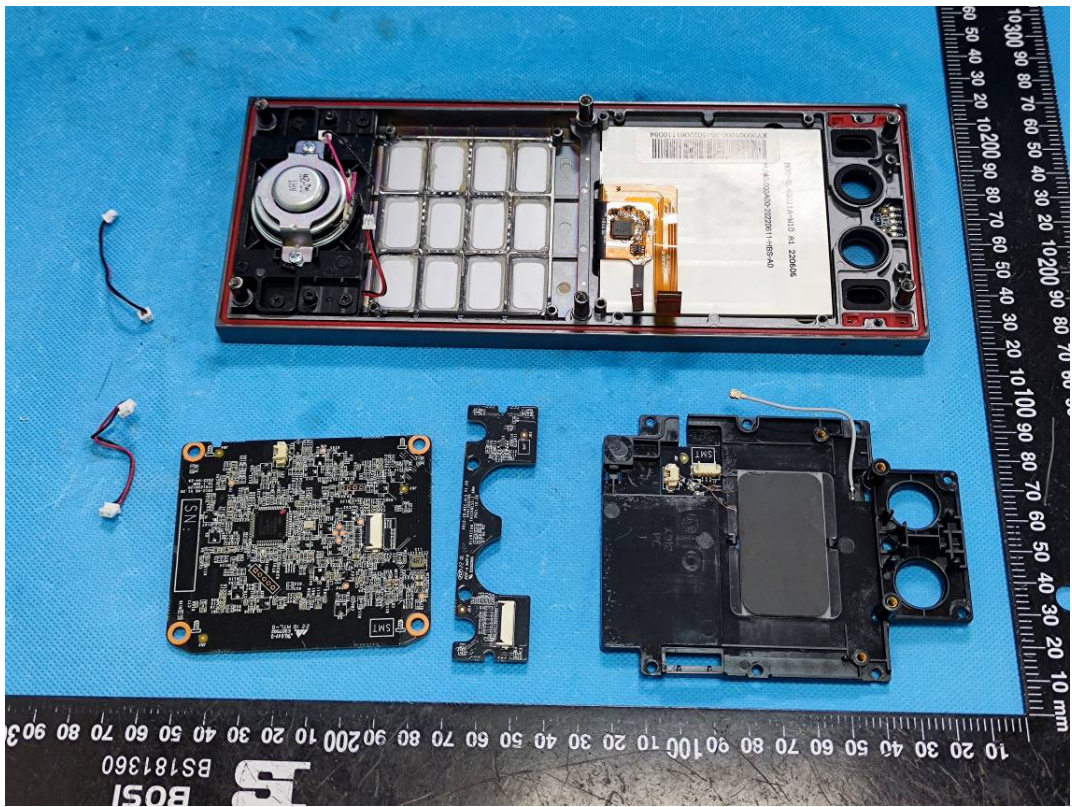

EXHIBIT C - EUT INTERNAL PHOTOGRAPHS

BLE Antenna

125kHz RFID Antenna

NFC Antenna