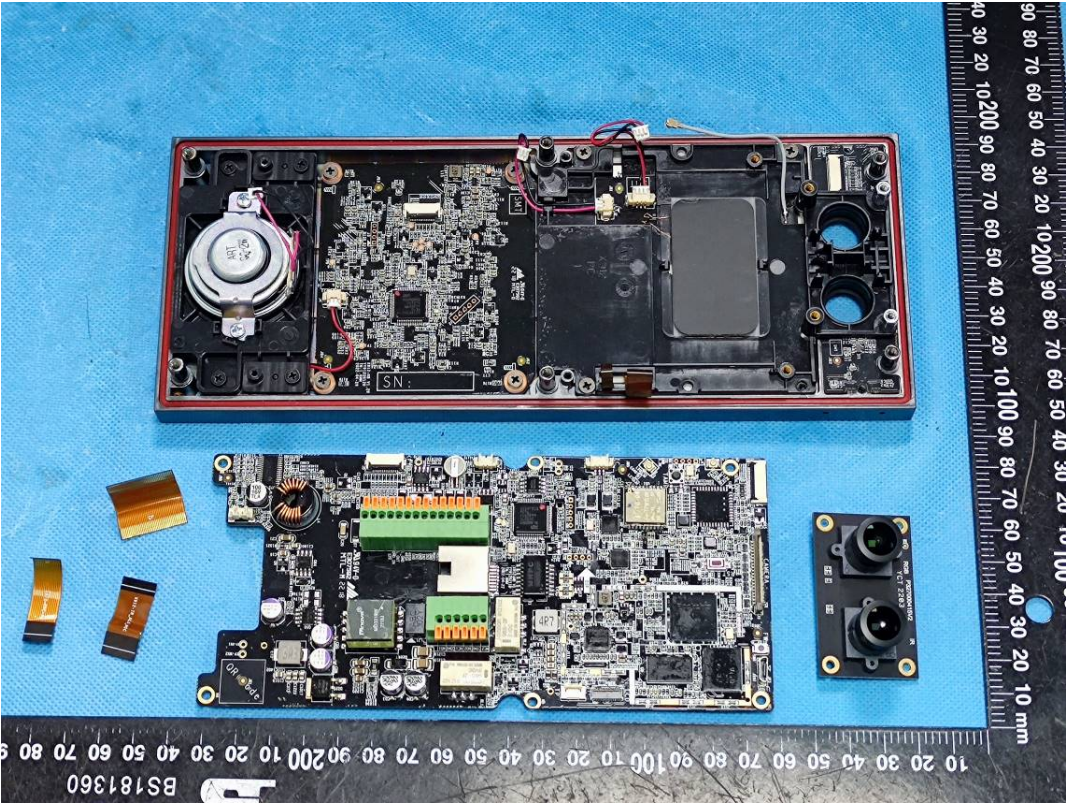

EXHIBIT C - EUT INTERNAL PHOTOGRAPHS

BLE Antenna

125kHz RFID Antenna

NFC Antenna