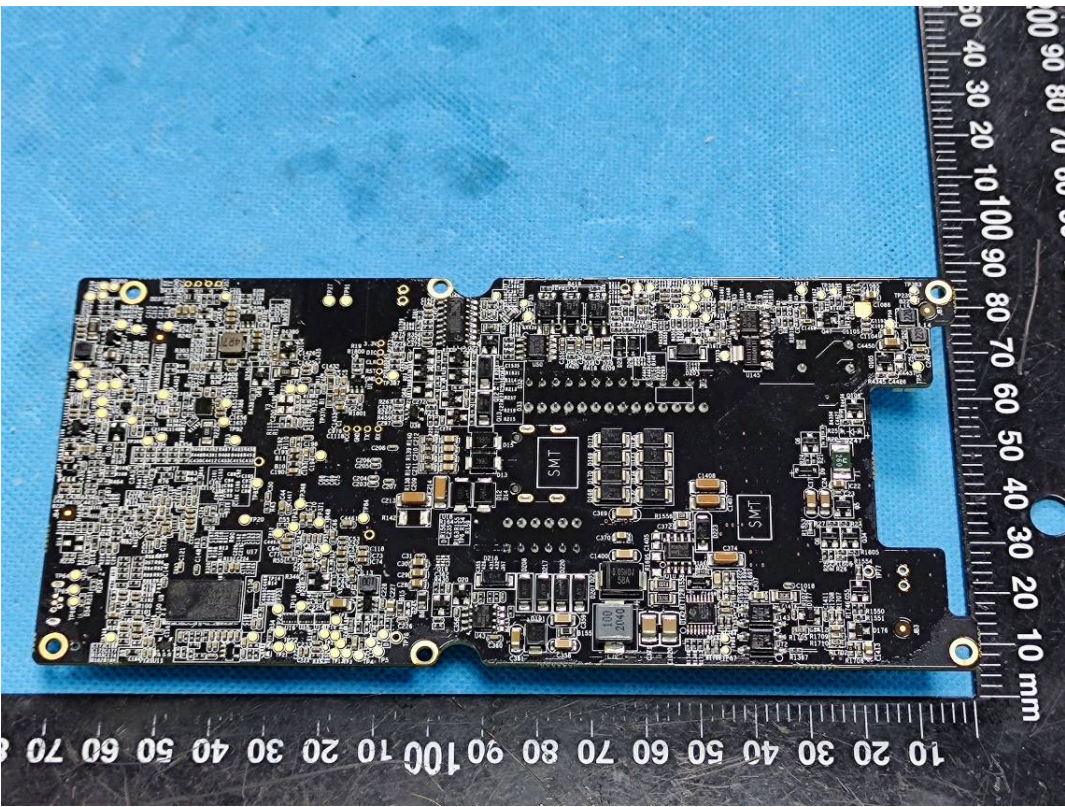

EXHIBIT C - EUT INTERNAL PHOTOGRAPHS

BLE Antenna

125kHz RFID Antenna

NFC Antenna