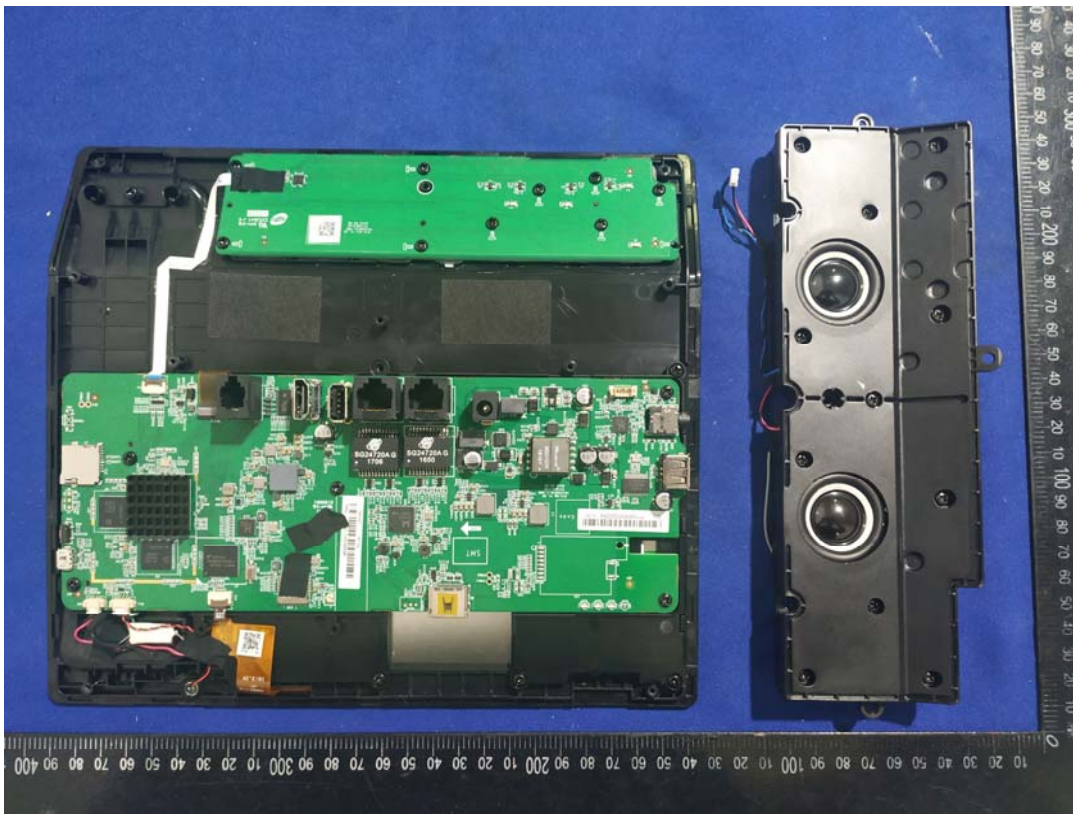

EXHIBIT C - EUT INTERNAL PHOTOGRAPHS

BT&WIFI Module

Antenna