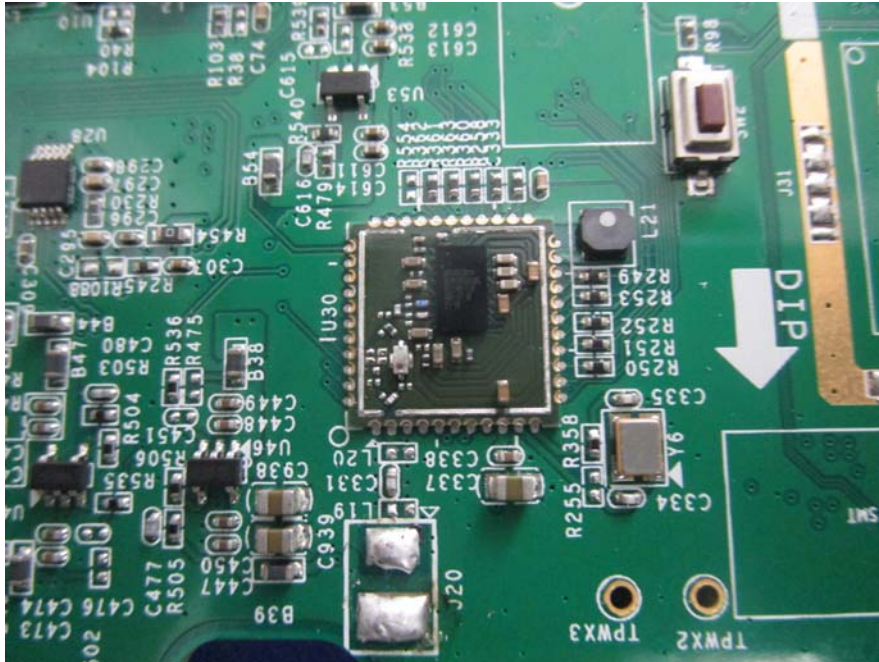

EXHIBIT C - EUT INTERNAL PHOTOGRAPHS

EUT – Uncover View

EUT – Uncover View

EUT – Uncover View

EUT –Main Board Top View

EUT –Main Board Bottom View

EUT – Keyboard PCB Top View

EUT – Keyboard PCB Bottom View

EUT – Wi-Fi & BT Module Label View

EUT –Wi-Fi & BT Module Uncover View

EUT –Wi-Fi & BT Chip View

EUT – 434MHz Module Label View

EUT – 434MHz Module Uncover View

EUT –434MHz Chip View

EUT –Wi-Fi & BT Antenna View