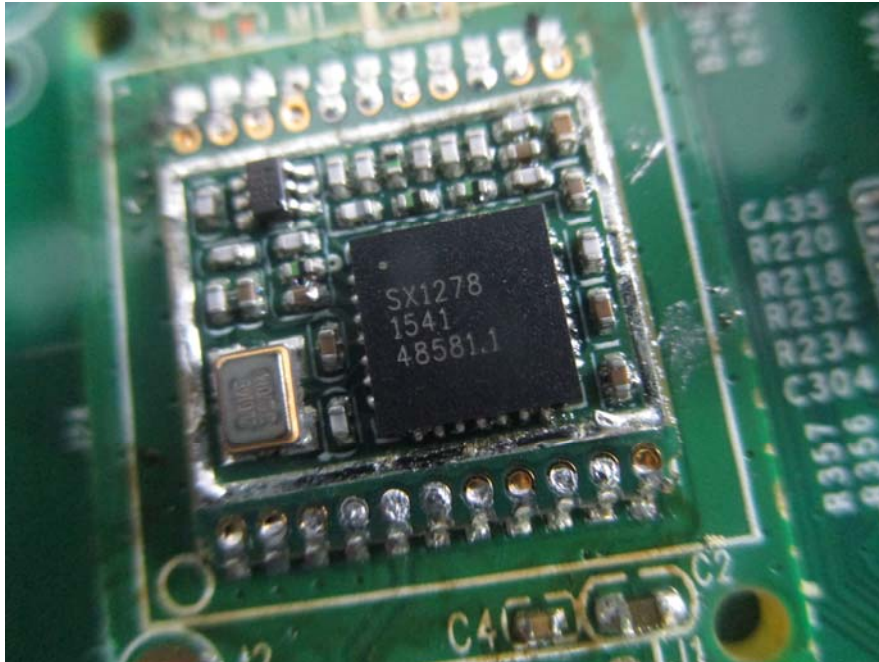

EUT – Wi-Fi & BT Module Label View

EUT –Wi-Fi & BT Module Uncover View

EUT –Wi-Fi & BT Chip View

EUT – 434MHz Module Label View

EUT – 434MHz Module Uncover View

EUT –434MHz Chip View

EUT –Wi-Fi & BT Antenna View