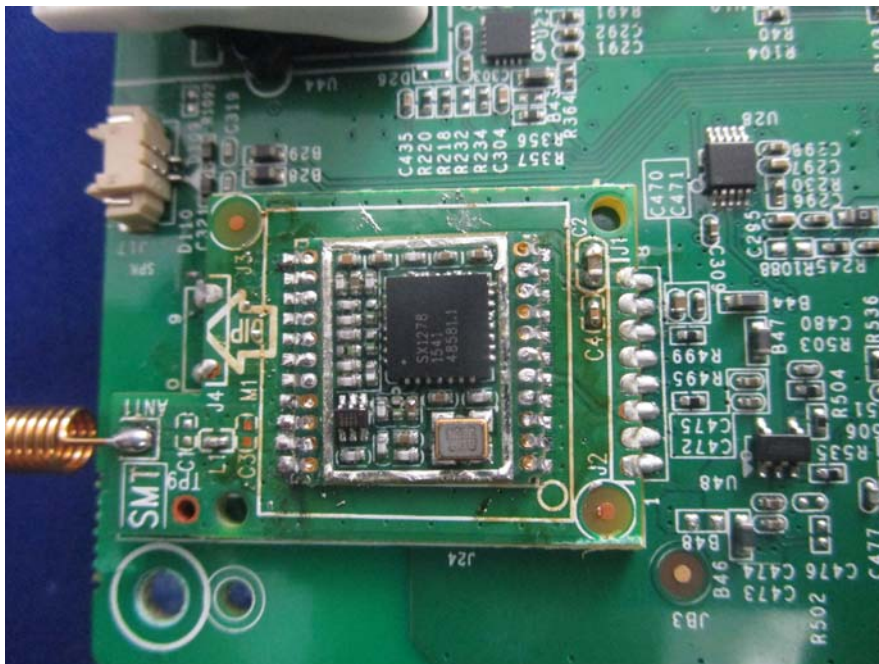

EXHIBIT C - EUT INTERNAL PHOTOGRAPHS

EUT – Uncover View

EUT – Uncover View

EUT – Uncover View

EUT –Main Board Top View

EUT –Main Board Bottom View

EUT – Keyboard PCB Top View

EUT – Keyboard PCB Bottom View

EUT – Wi-Fi & BT Module Label View

EUT –Wi-Fi & BT Module Uncover View

EUT –Wi-Fi & BT Chip View

EUT – 434MHz Module Label View

EUT – 434MHz Module Uncover View

EUT –434MHz Chip View

EUT –Wi-Fi & BT Antenna View