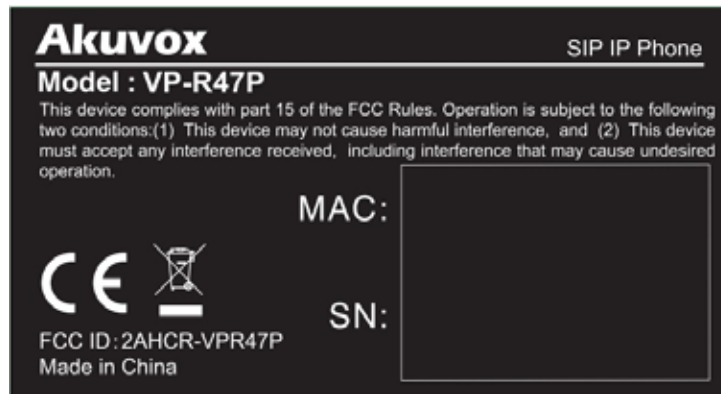

EXHIBIT A - FCC ID LABELING AND LOCATION

FCC ID Label

Proposed FCC ID Label Location

Label here

The label shown shall be permanently affixed at a conspicuous location on the device and be readily visible to the user at the time purchase (Labeling requirements per 2.925)