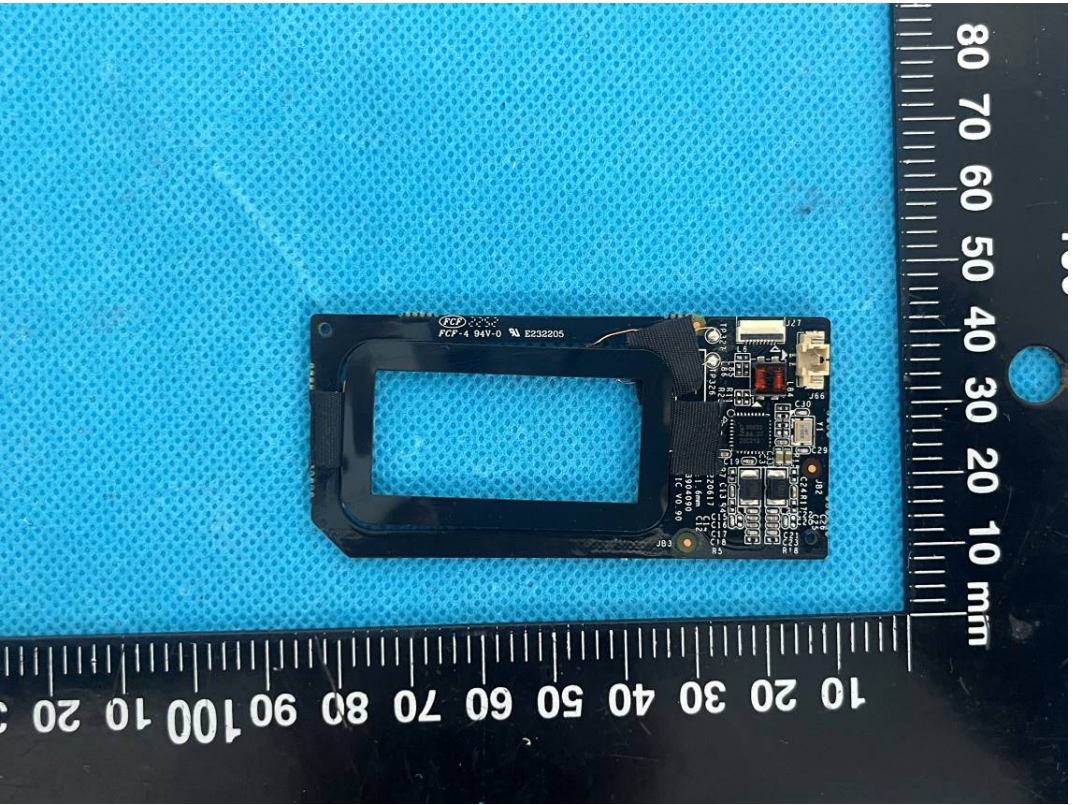

# EXHIBIT C - EUT INTERNAL PHOTOGRAPHS

NFC Antenna(13.56MHz)

125kHz Antenna