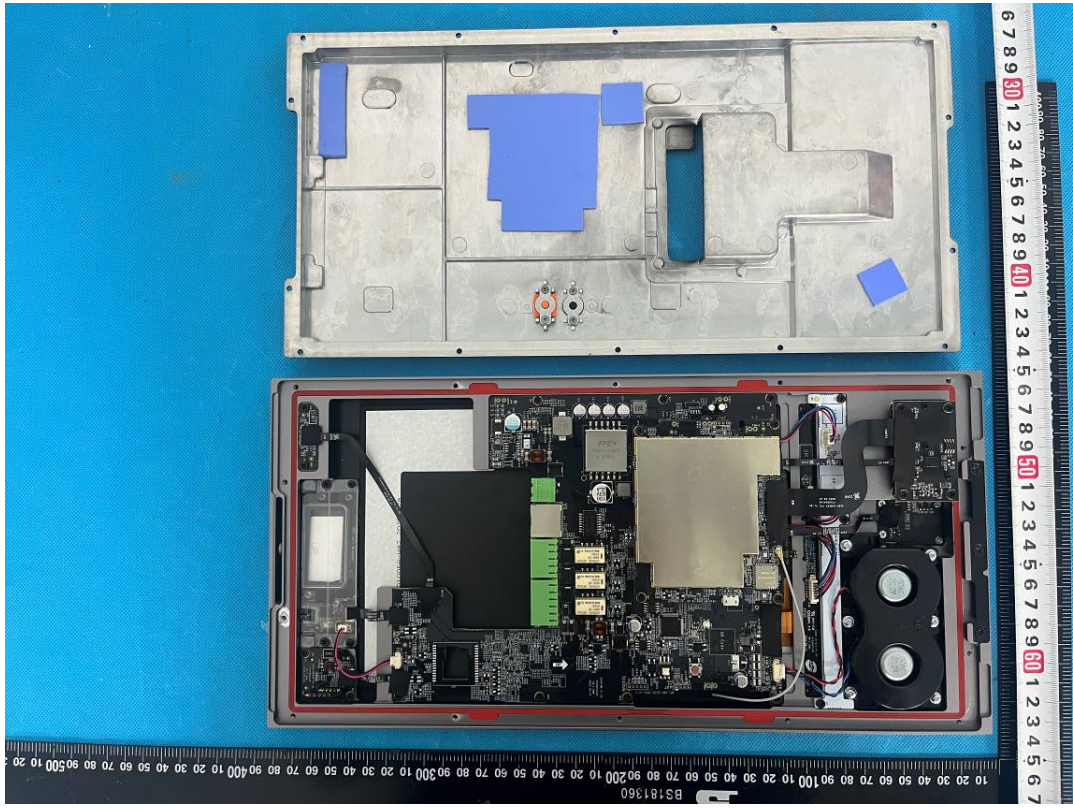

# EXHIBIT C - EUT INTERNAL PHOTOGRAPHS

NFC Antenna(13.56MHz)

125kHz Antenna