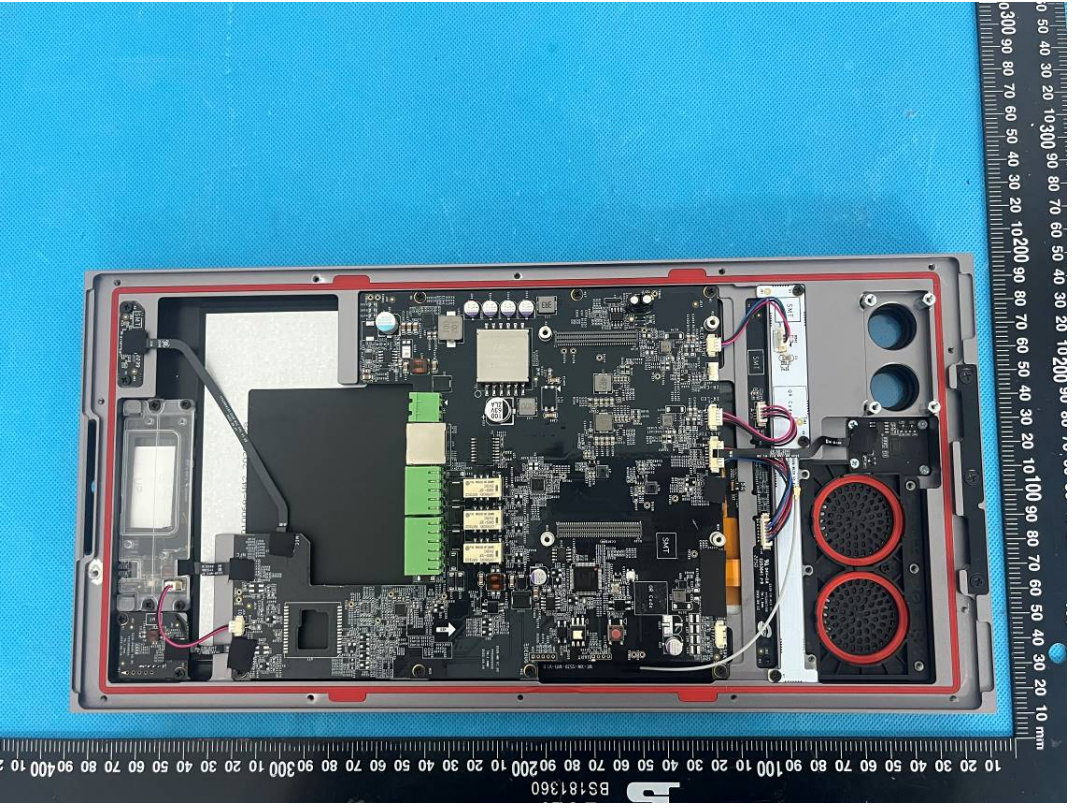

# EXHIBIT C - EUT INTERNAL PHOTOGRAPHS

NFC Antenna(13.56MHz)

125kHz Antenna