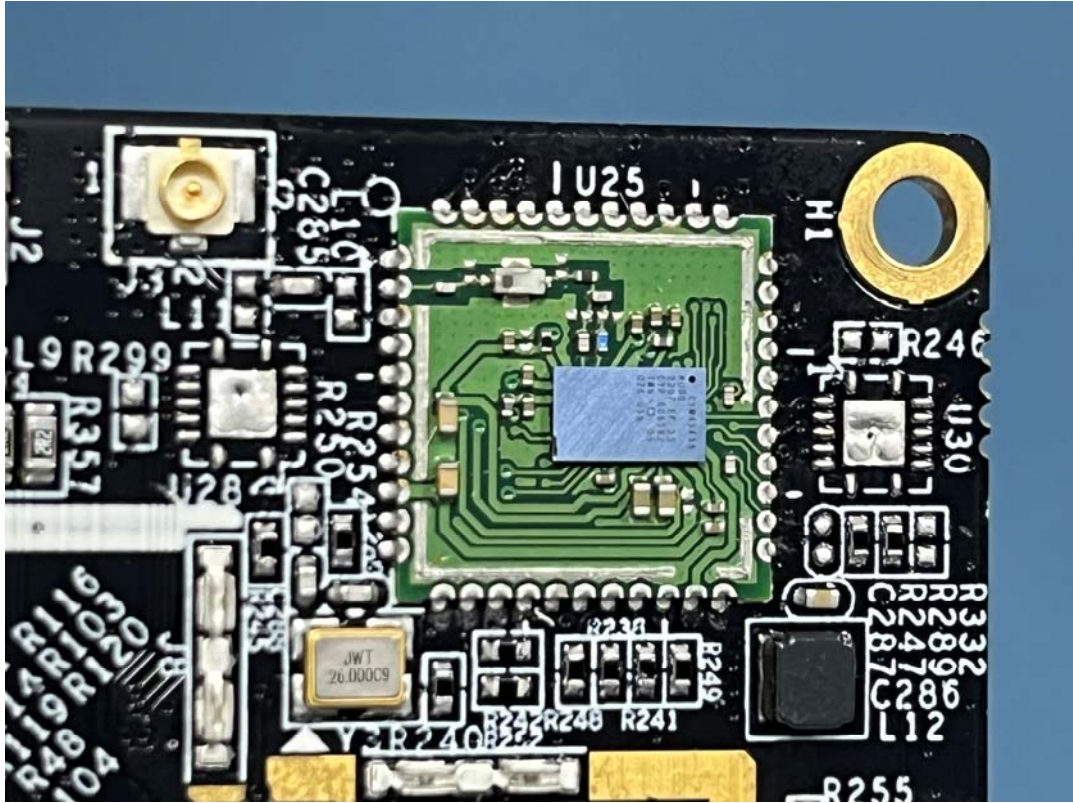

# EXHIBIT C - EUT INTERNAL PHOTOGRAPHS

NFC Antenna(13.56MHz)

125kHz Antenna