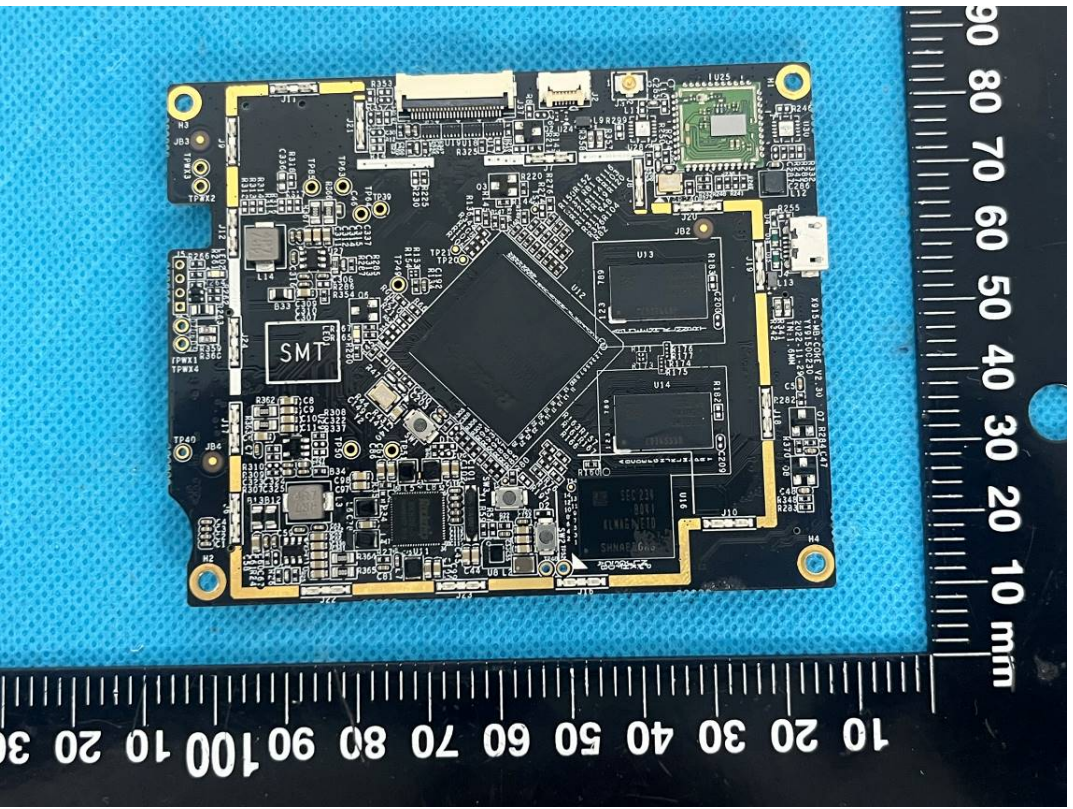

# EXHIBIT C - EUT INTERNAL PHOTOGRAPHS

NFC Antenna(13.56MHz)

125kHz Antenna