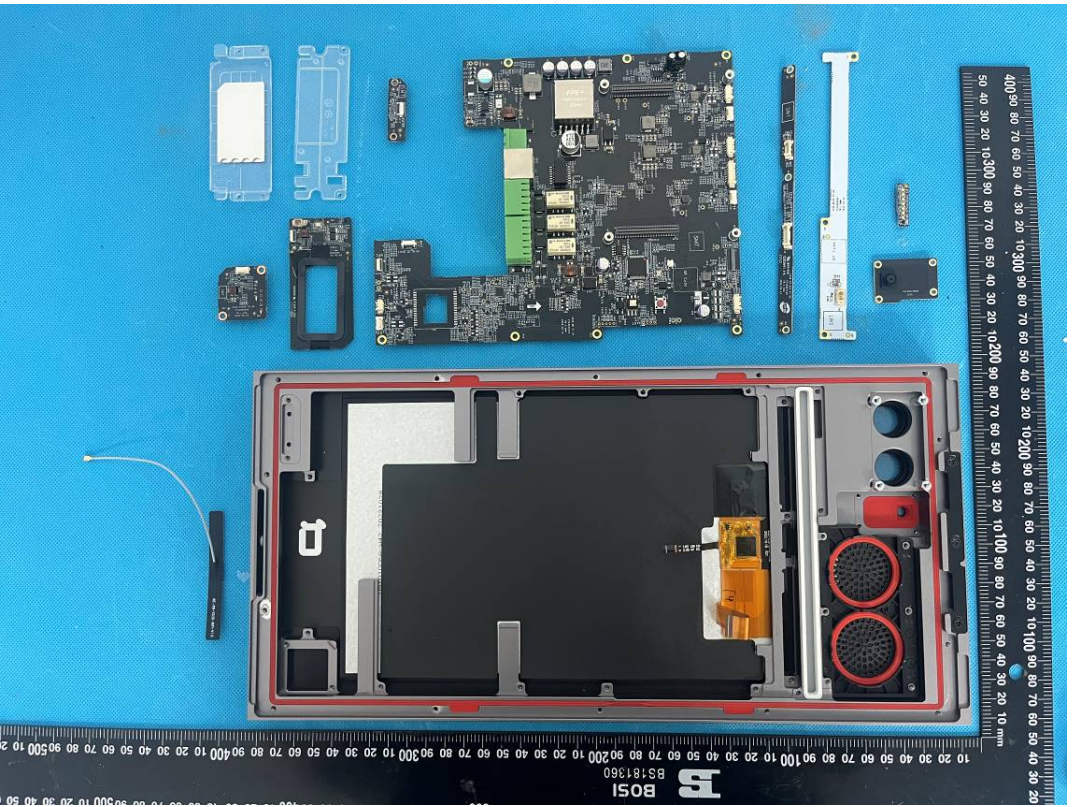

# EXHIBIT C - EUT INTERNAL PHOTOGRAPHS

NFC Antenna(13.56MHz)

125kHz Antenna