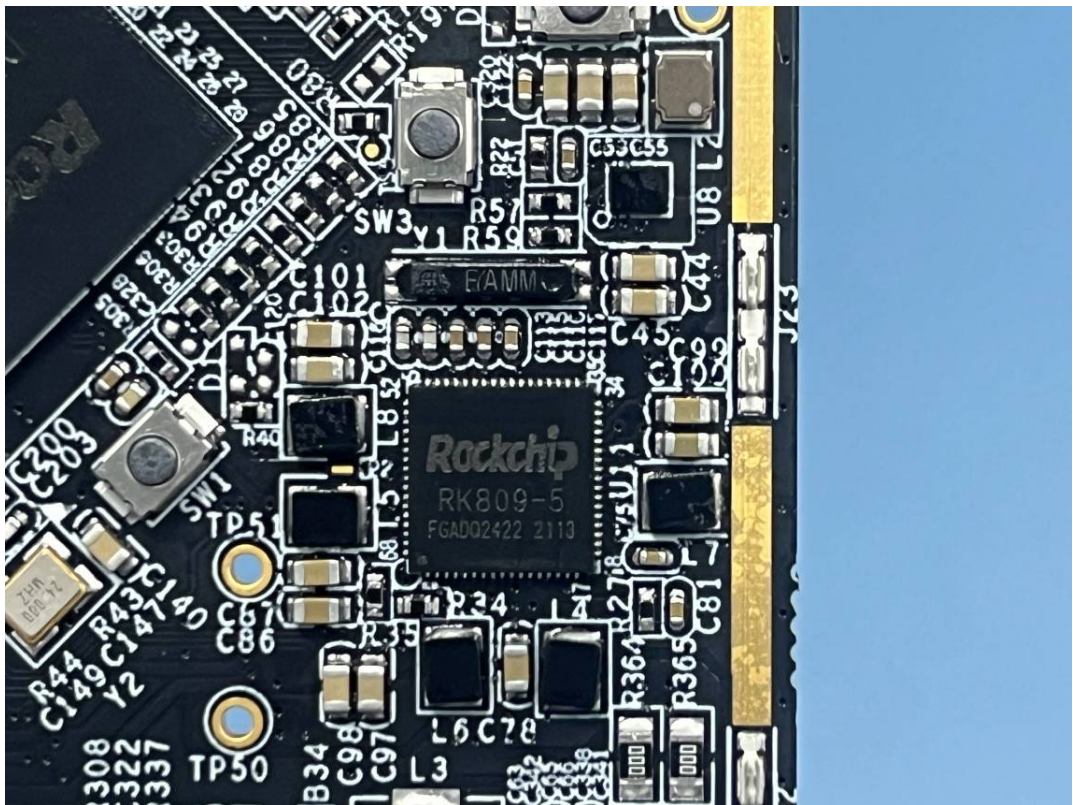

# EXHIBIT C - EUT INTERNAL PHOTOGRAPHS

NFC Antenna(13.56MHz)

125kHz Antenna