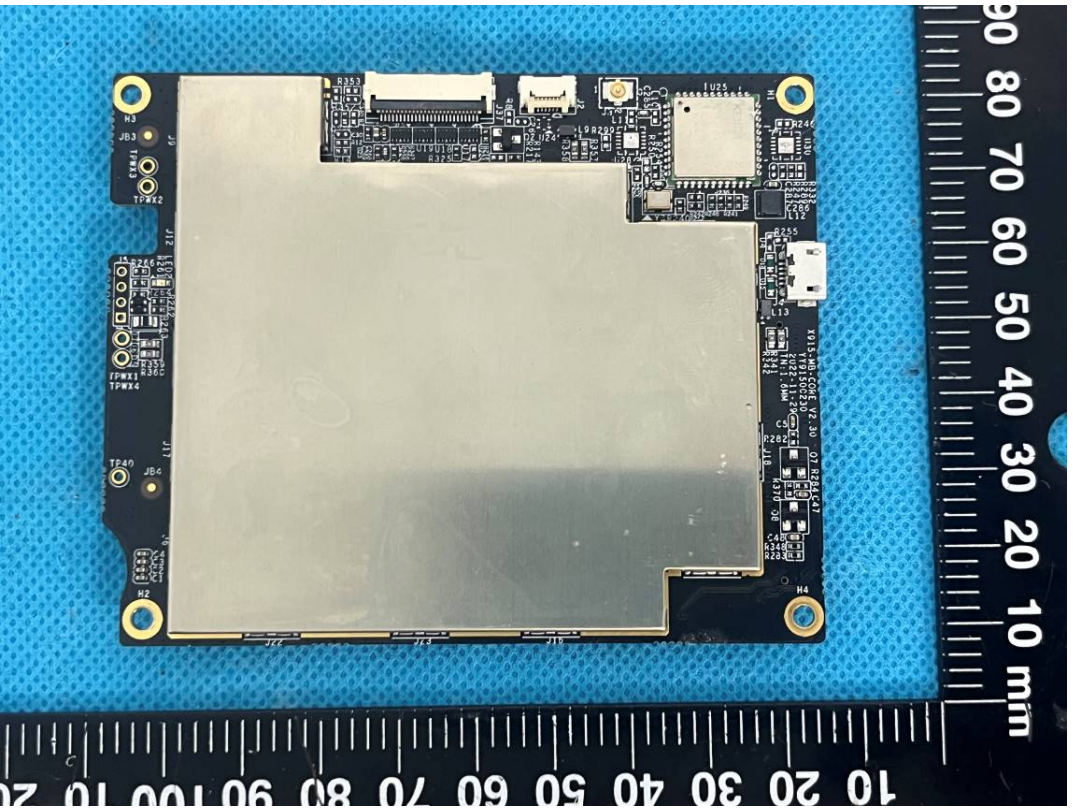

# EXHIBIT C - EUT INTERNAL PHOTOGRAPHS

NFC Antenna(13.56MHz)

125kHz Antenna