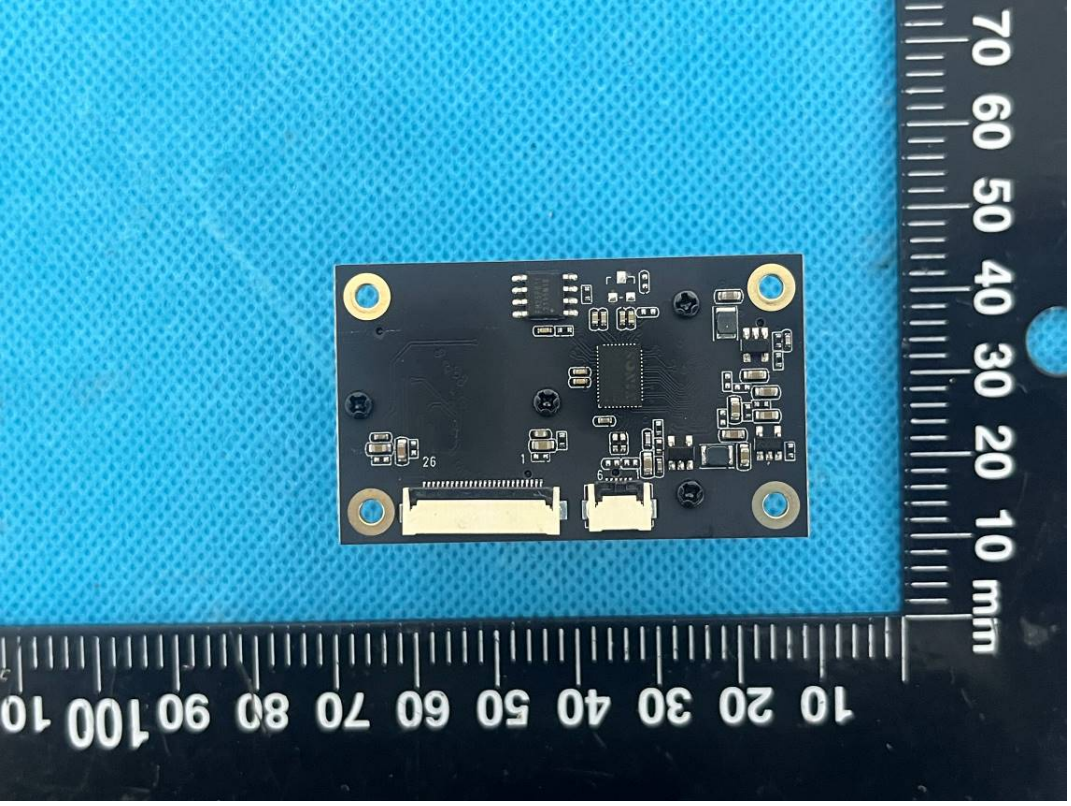

# EXHIBIT C - EUT INTERNAL PHOTOGRAPHS

NFC Antenna(13.56MHz)

125kHz Antenna