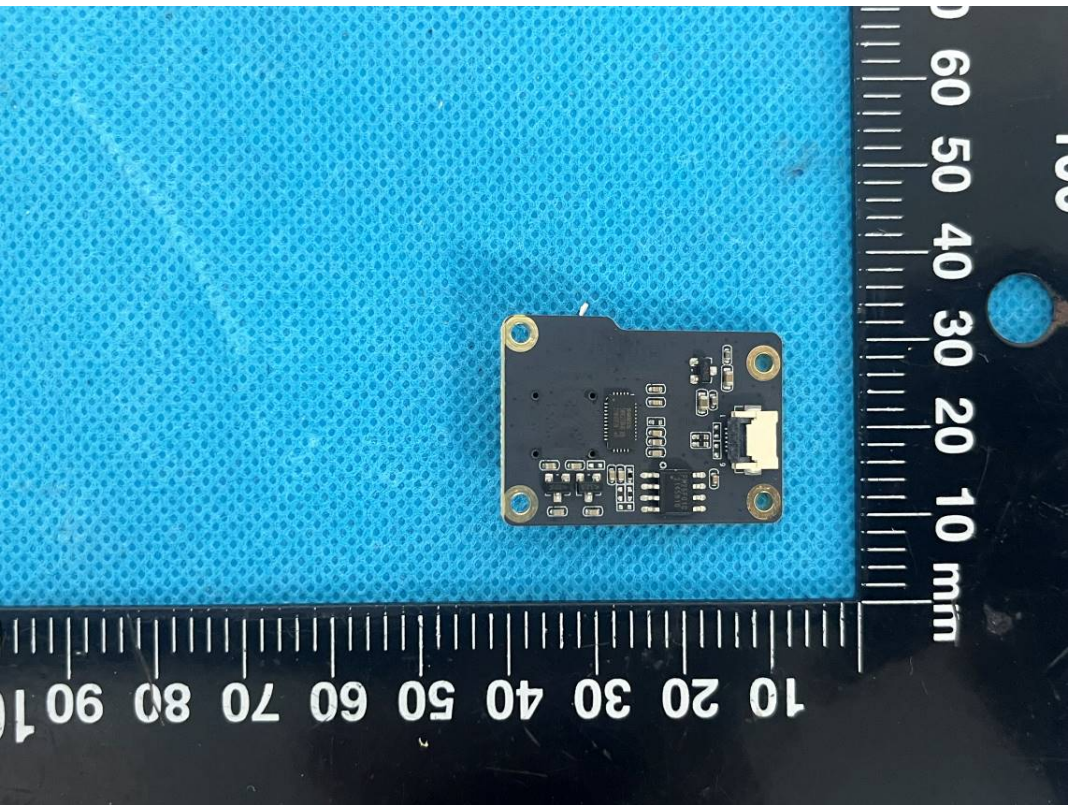

# EXHIBIT C - EUT INTERNAL PHOTOGRAPHS

NFC Antenna(13.56MHz)

125kHz Antenna