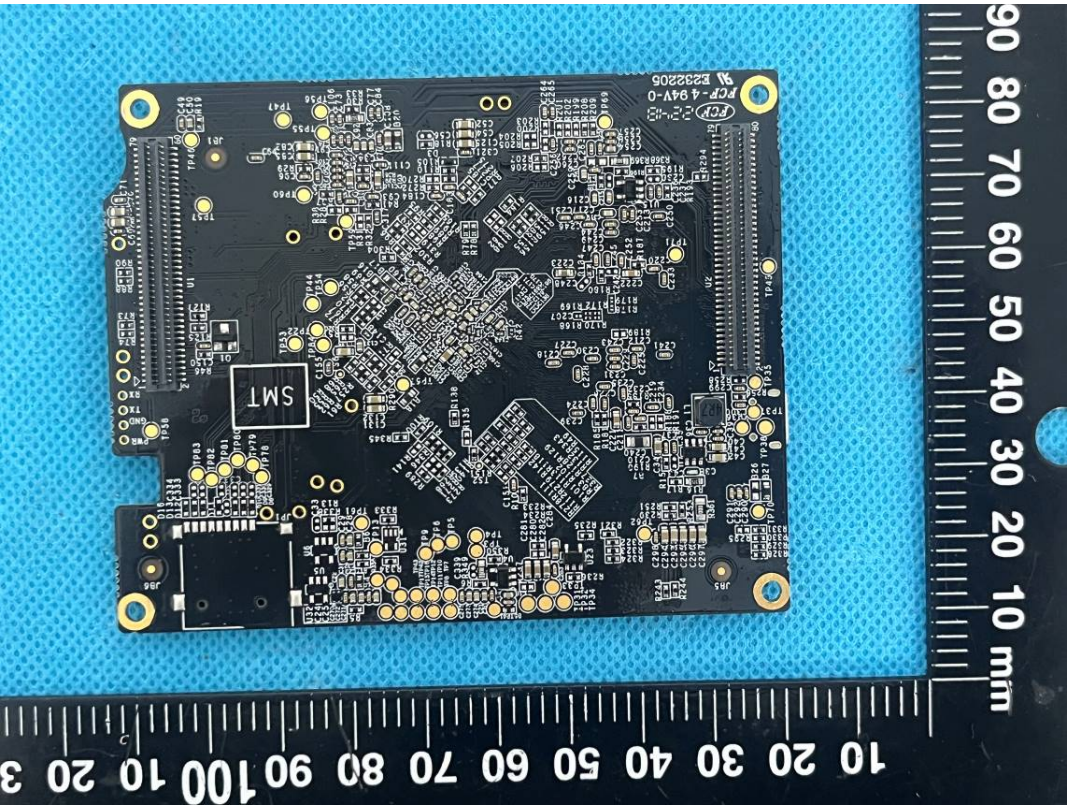

# EXHIBIT C - EUT INTERNAL PHOTOGRAPHS

NFC Antenna(13.56MHz)

125kHz Antenna