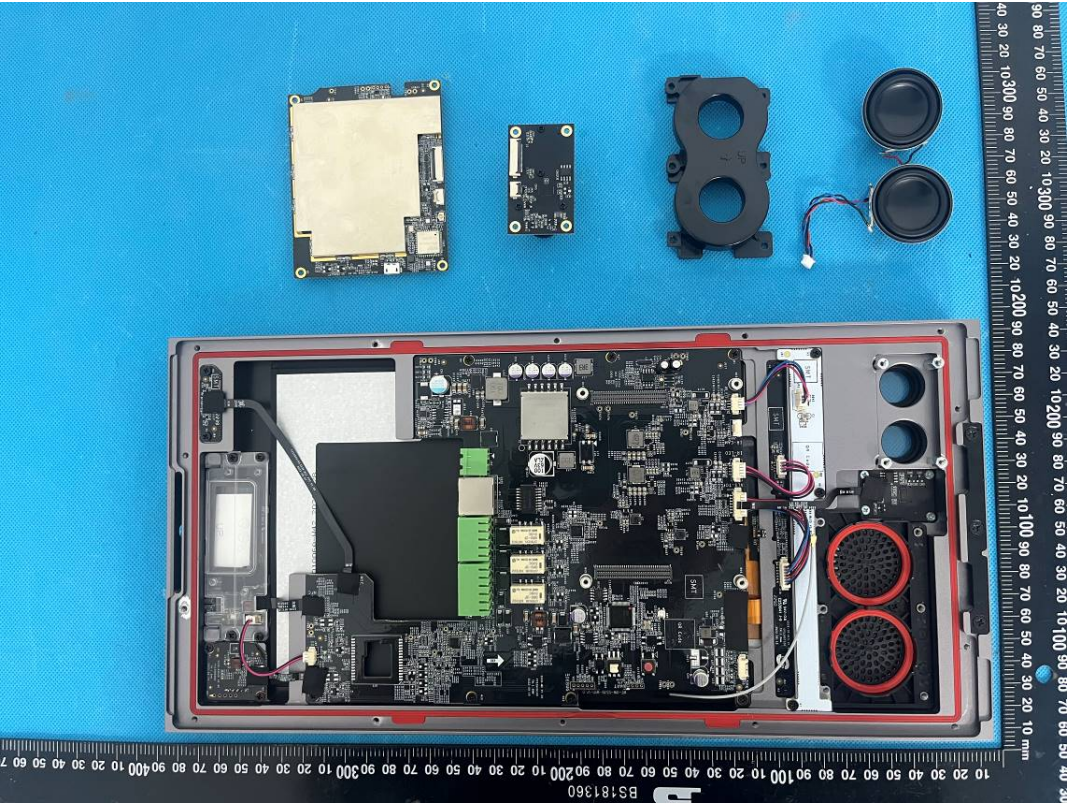

# EXHIBIT C - EUT INTERNAL PHOTOGRAPHS

NFC Antenna(13.56MHz)

125kHz Antenna