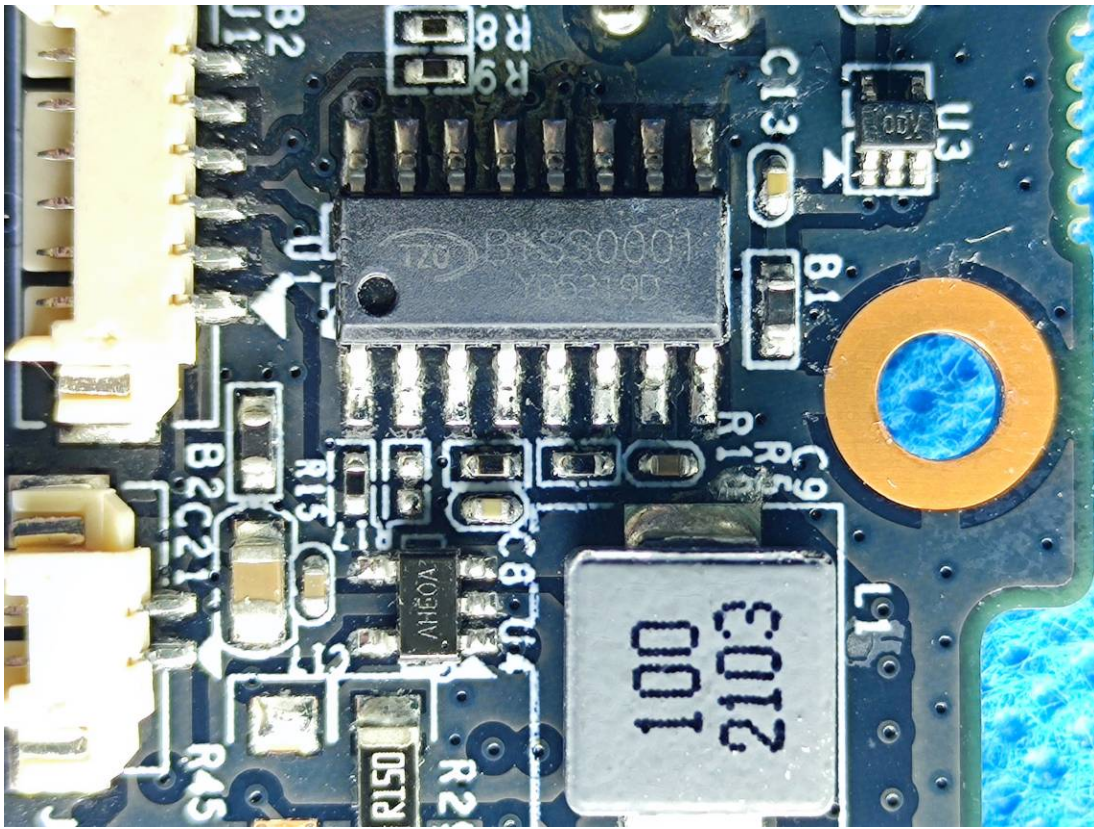

EUT INTERNAL PHOTOGRAPHS

NFC Antenna

125kHz Antenna