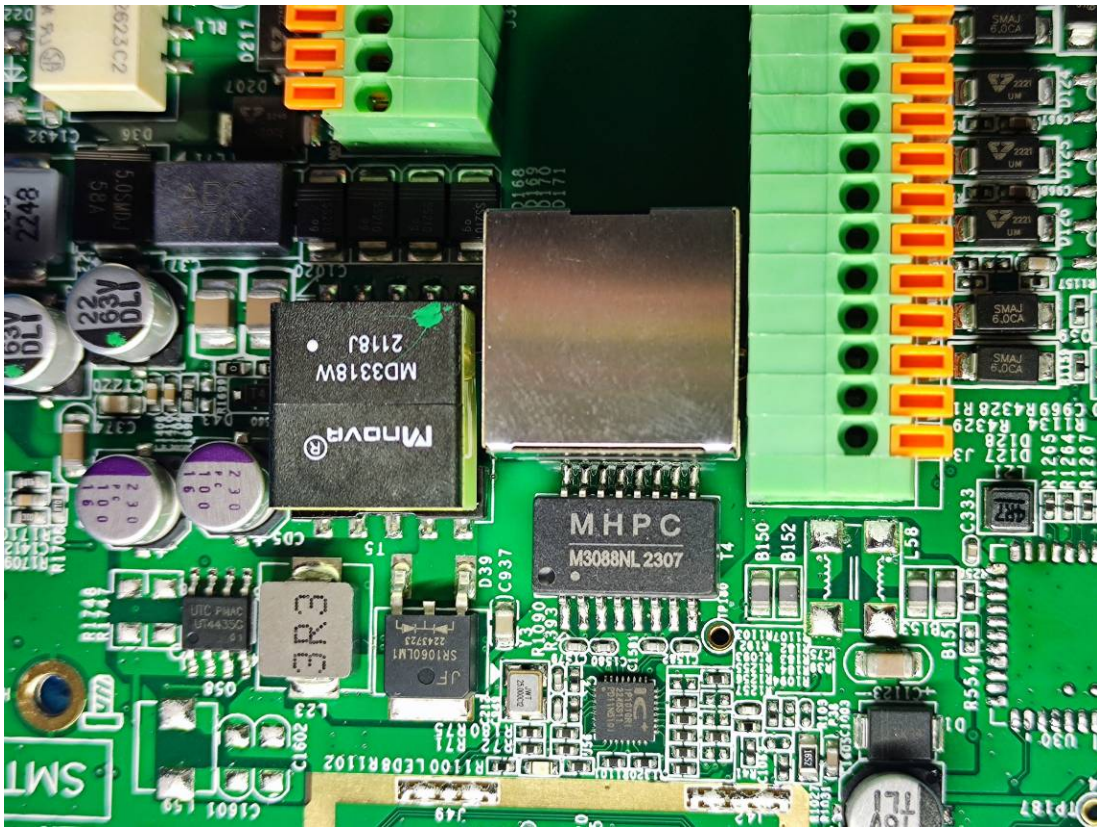

EUT INTERNAL PHOTOGRAPHS

NFC Antenna

125kHz Antenna