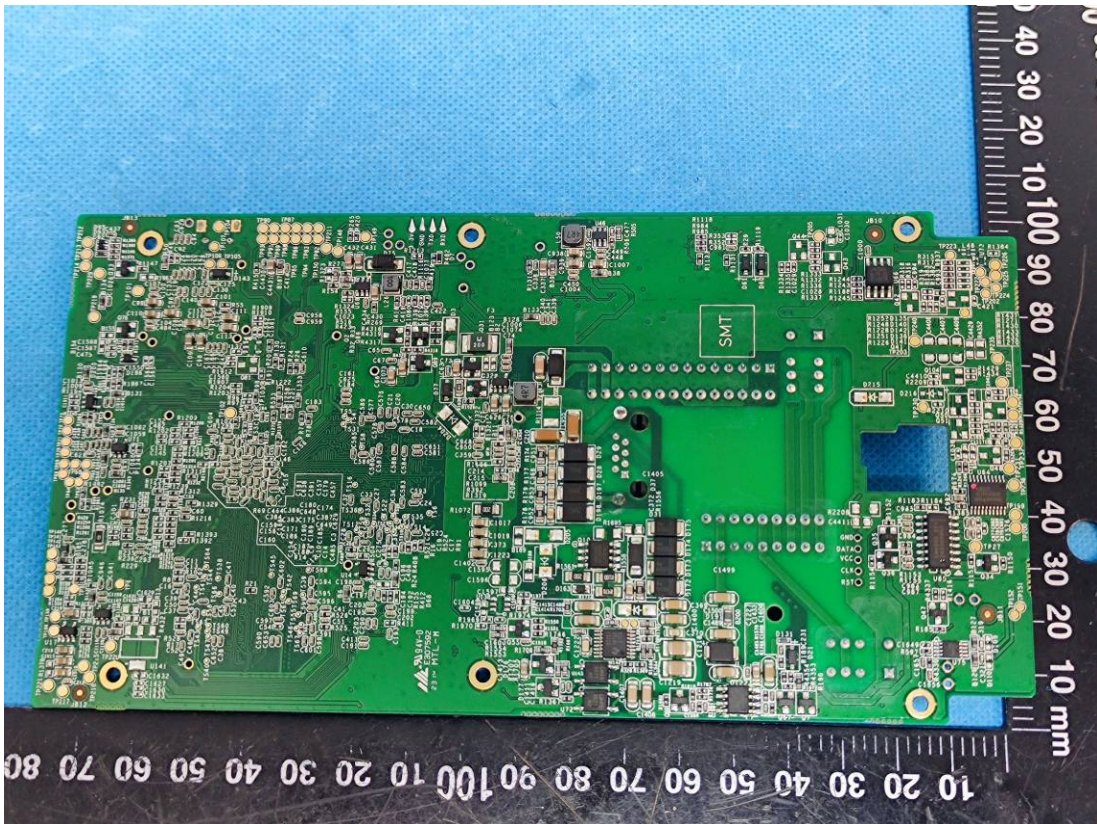

EUT INTERNAL PHOTOGRAPHS

NFC Antenna

125kHz Antenna