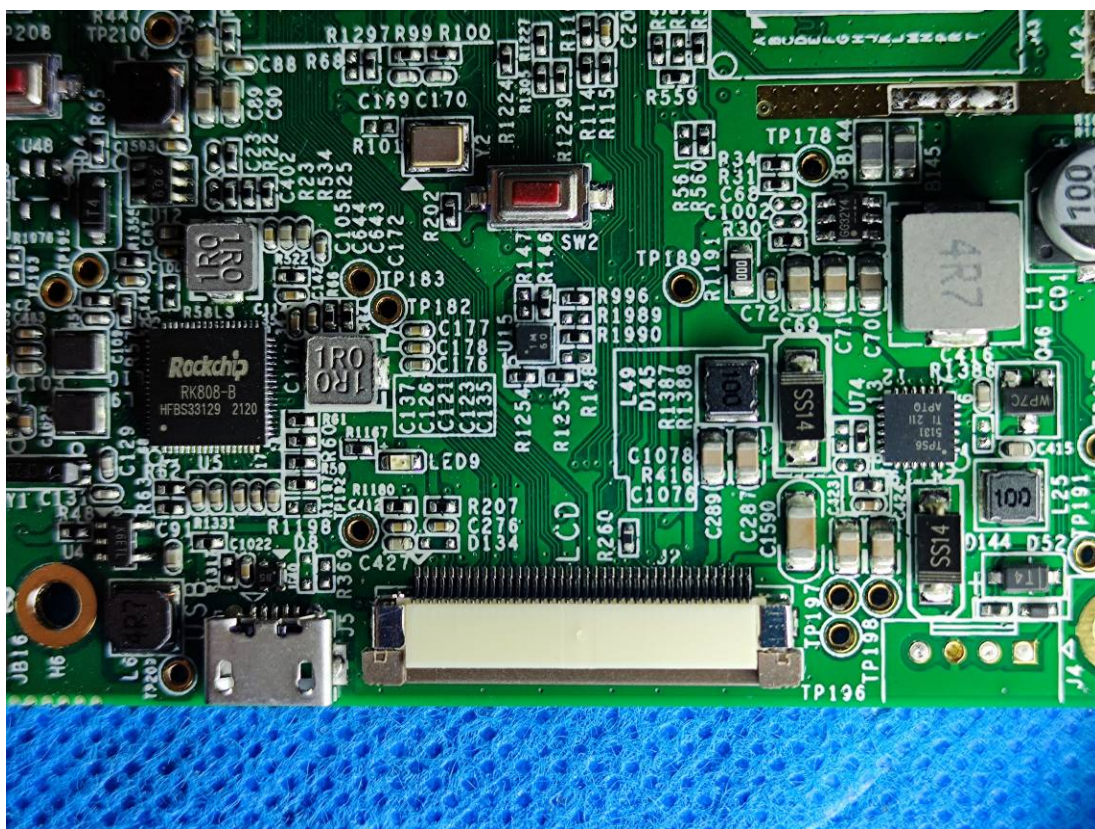

EUT INTERNAL PHOTOGRAPHS

NFC Antenna

125kHz Antenna