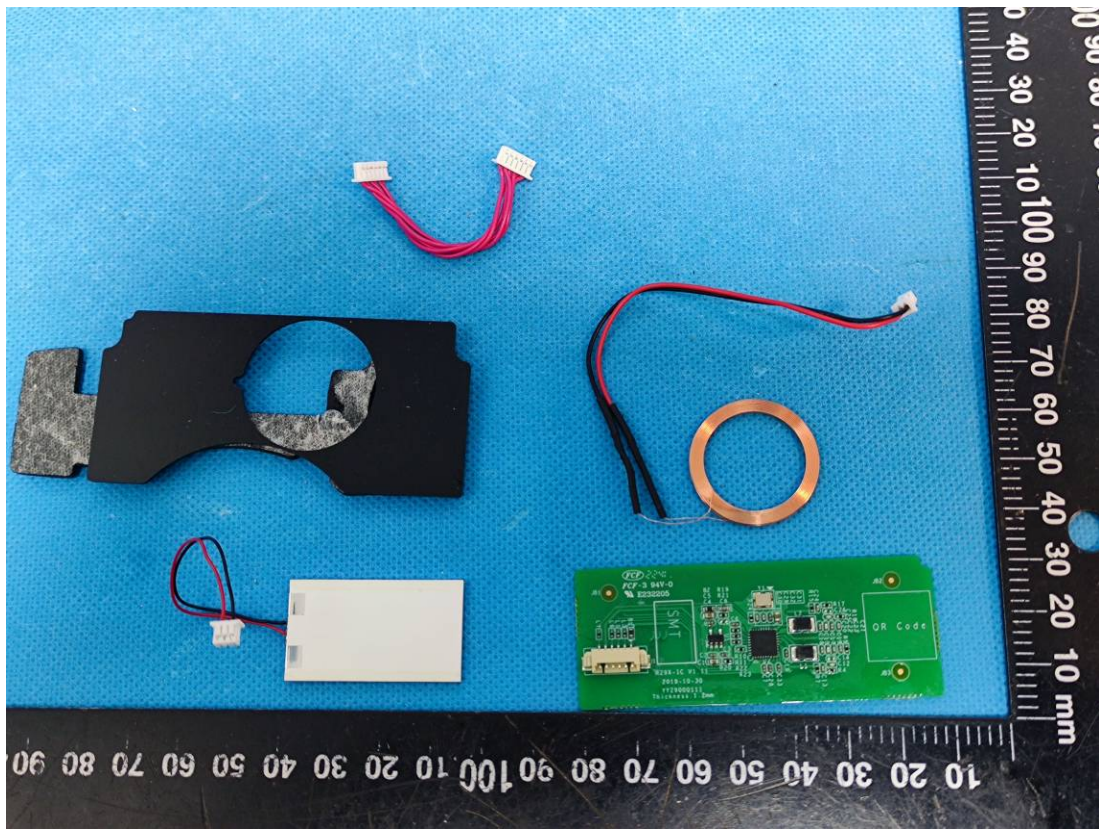

EUT INTERNAL PHOTOGRAPHS

NFC Antenna

125kHz Antenna