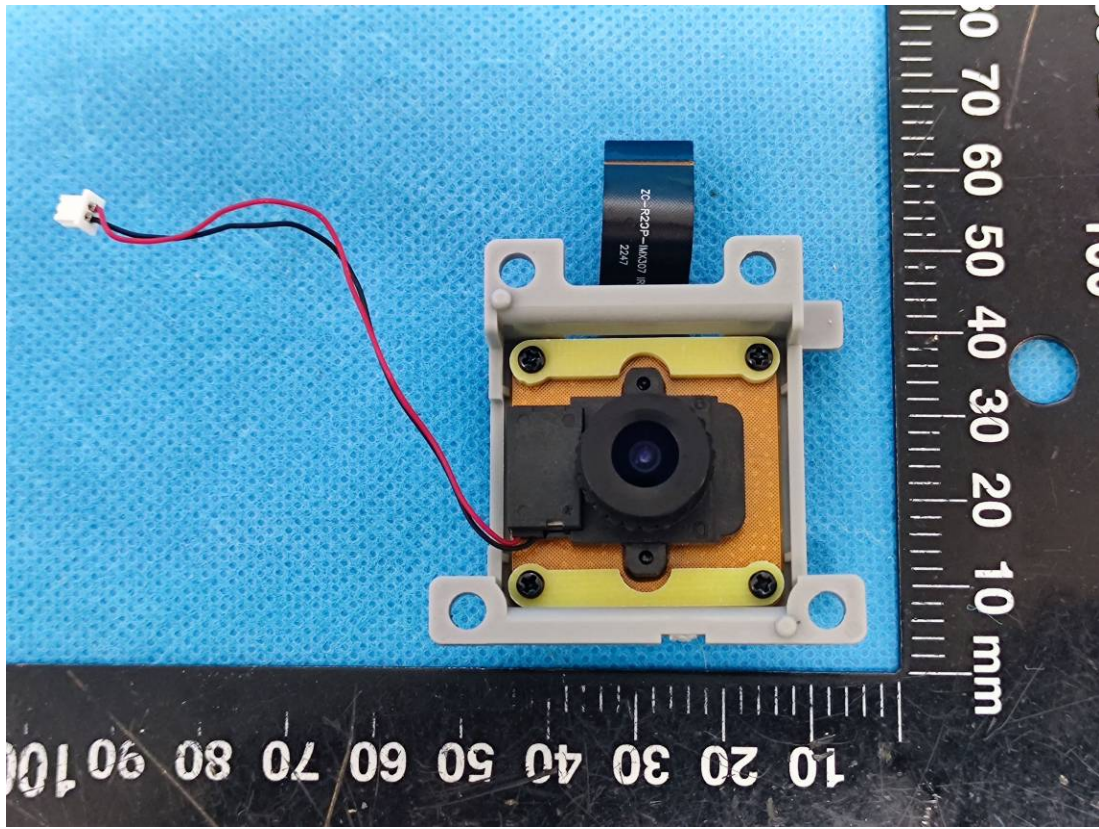

EUT INTERNAL PHOTOGRAPHS

NFC Antenna

125kHz Antenna