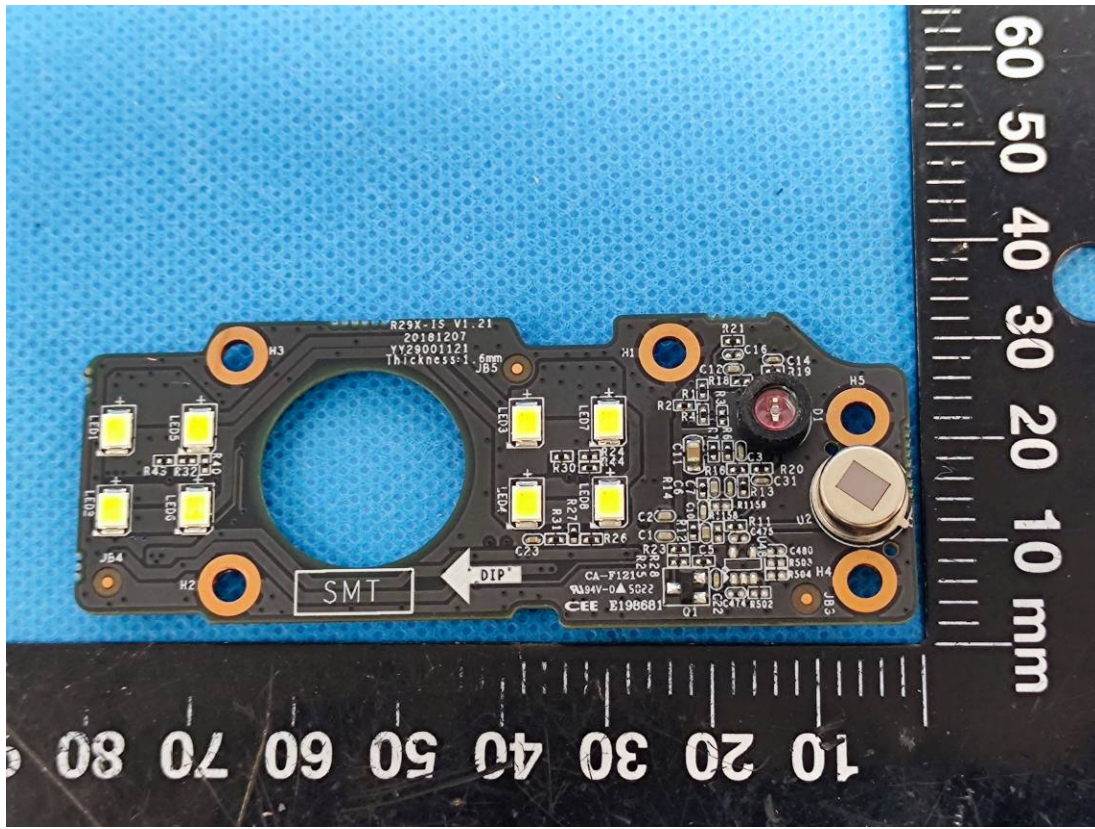

EUT INTERNAL PHOTOGRAPHS

NFC Antenna

125kHz Antenna