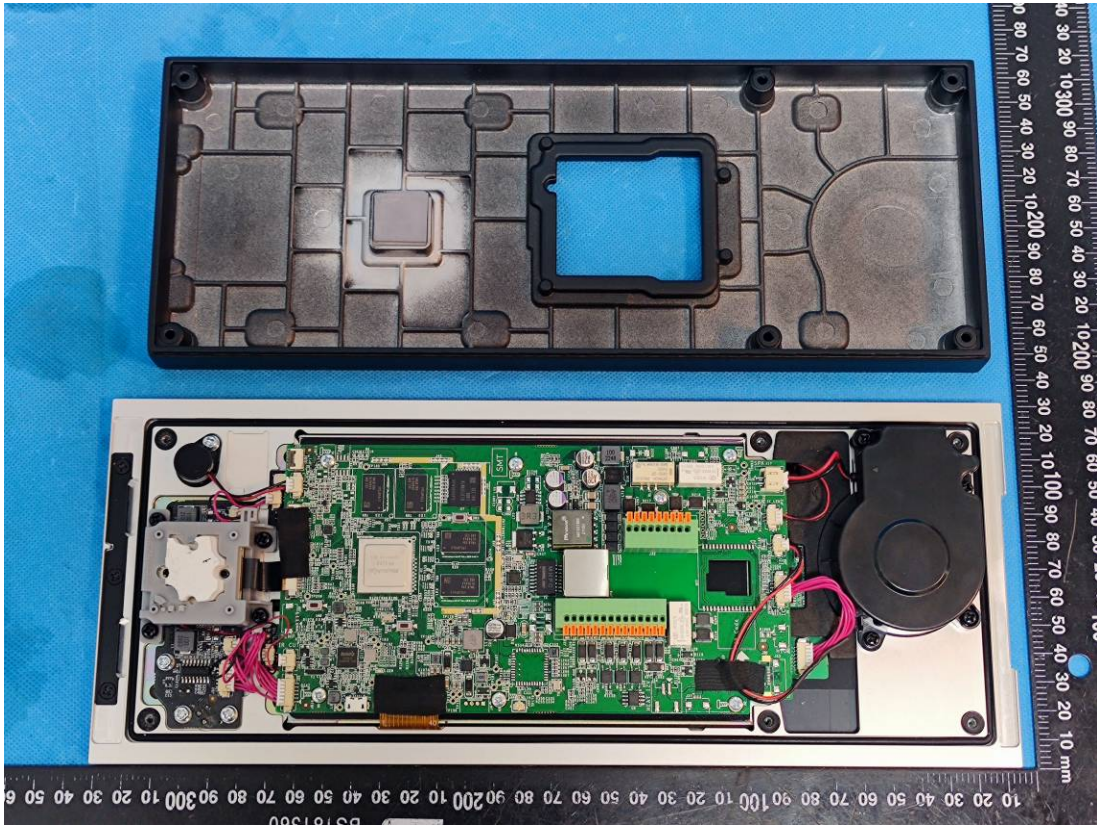

EUT INTERNAL PHOTOGRAPHS

NFC Antenna

125kHz Antenna