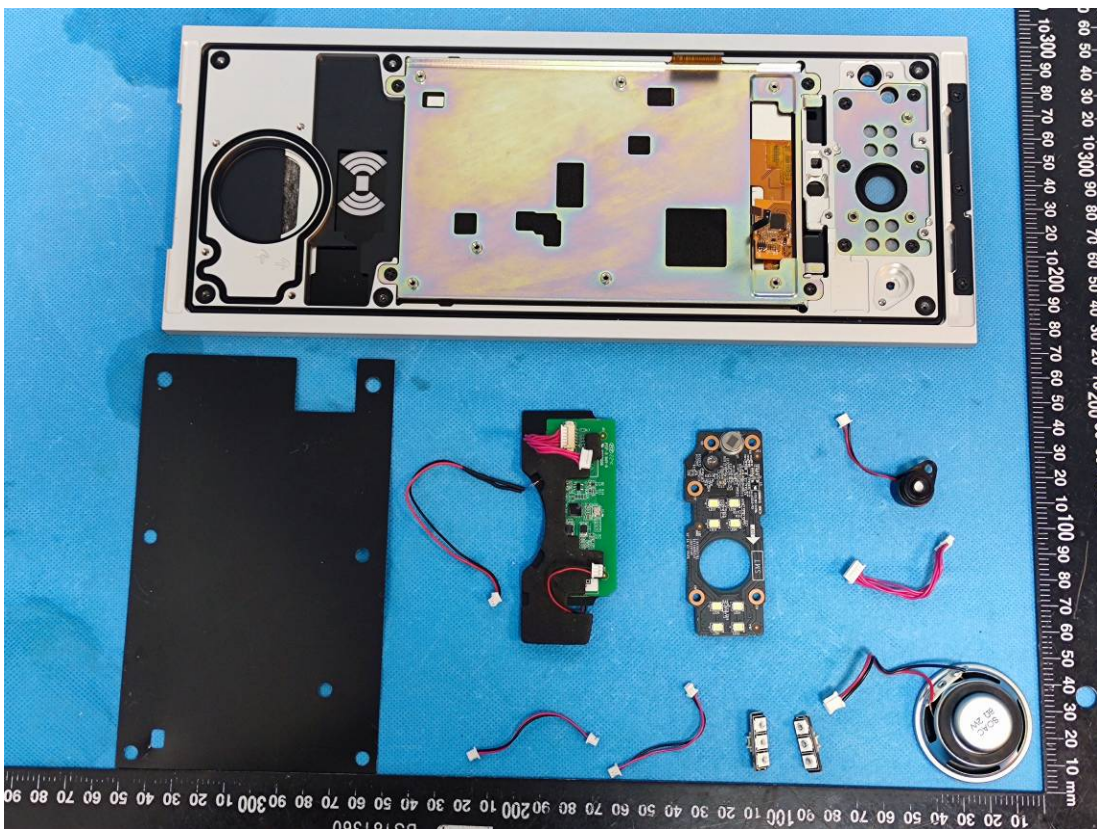

EUT INTERNAL PHOTOGRAPHS

NFC Antenna

125kHz Antenna