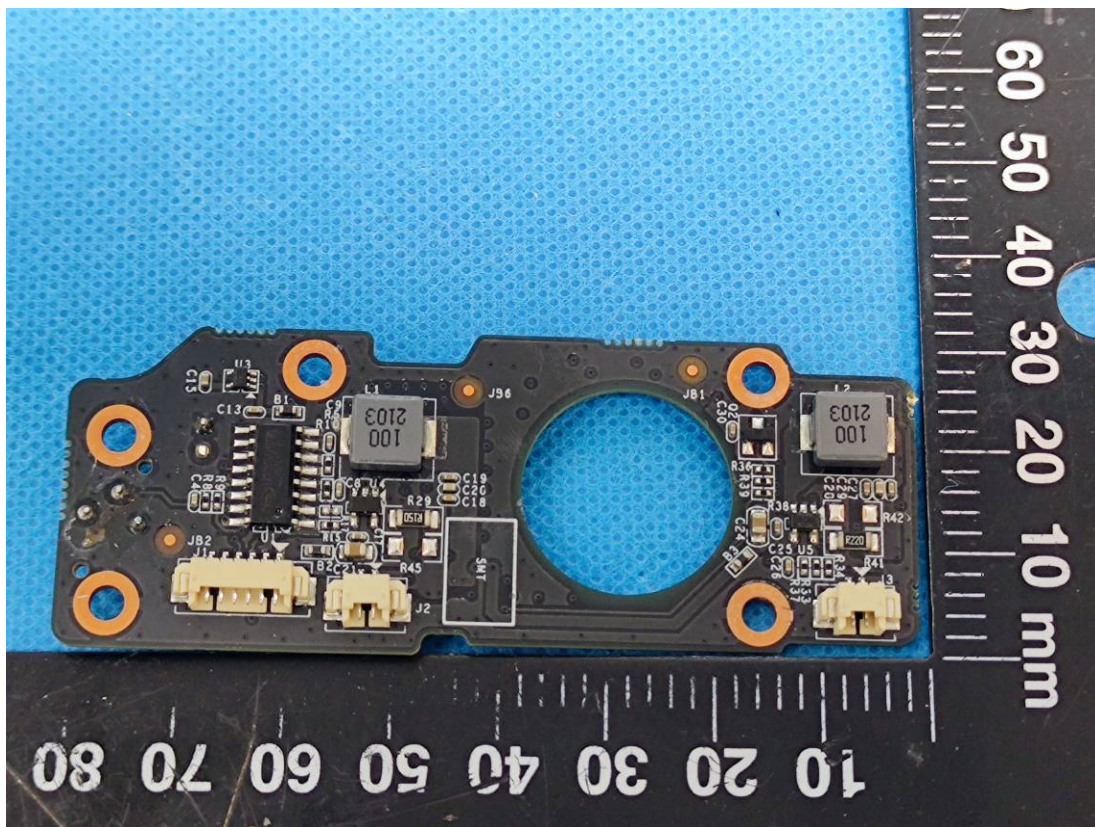

EUT INTERNAL PHOTOGRAPHS

NFC Antenna

125kHz Antenna