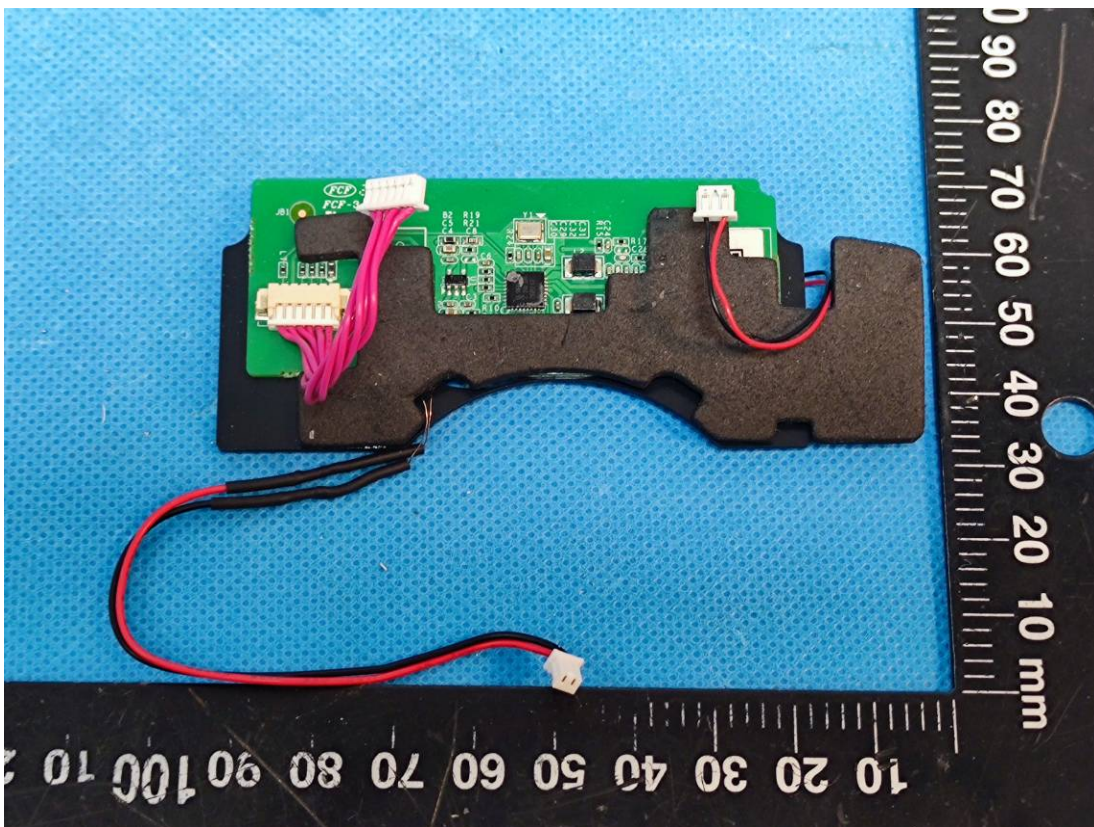

EUT INTERNAL PHOTOGRAPHS

NFC Antenna

125kHz Antenna