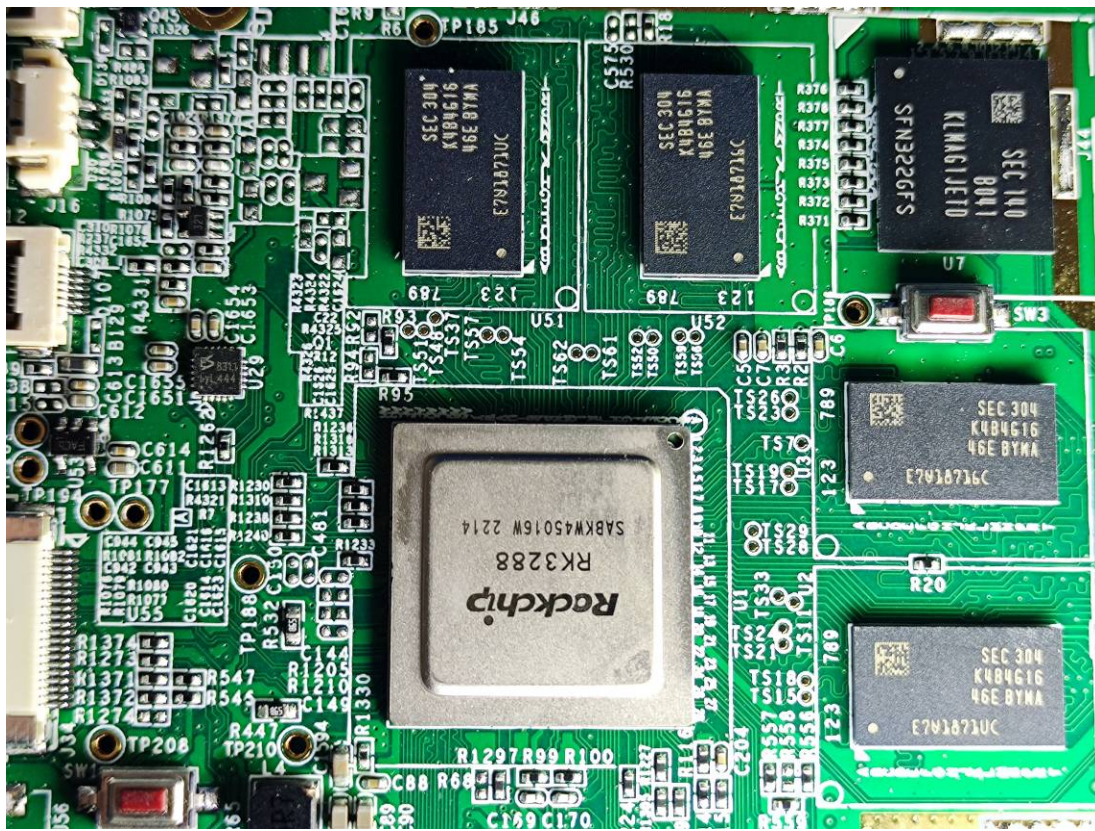

EUT INTERNAL PHOTOGRAPHS

NFC Antenna

125kHz Antenna