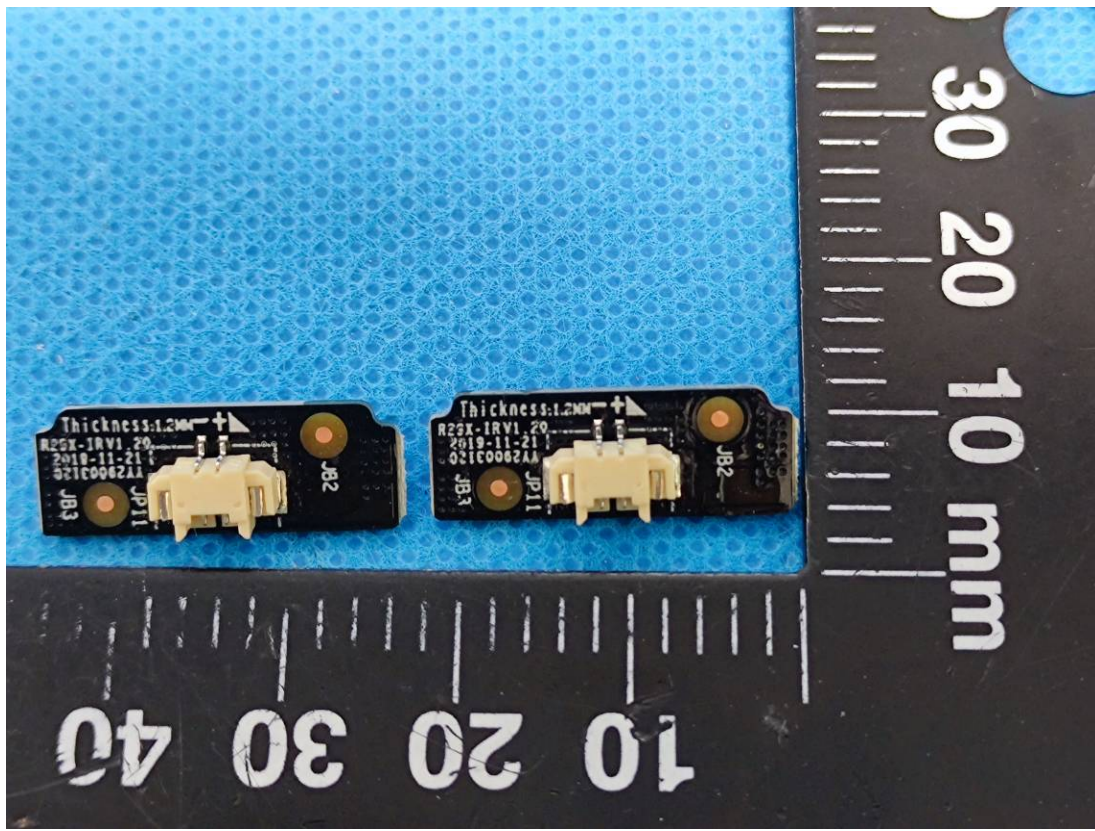

EUT INTERNAL PHOTOGRAPHS

NFC Antenna

125kHz Antenna