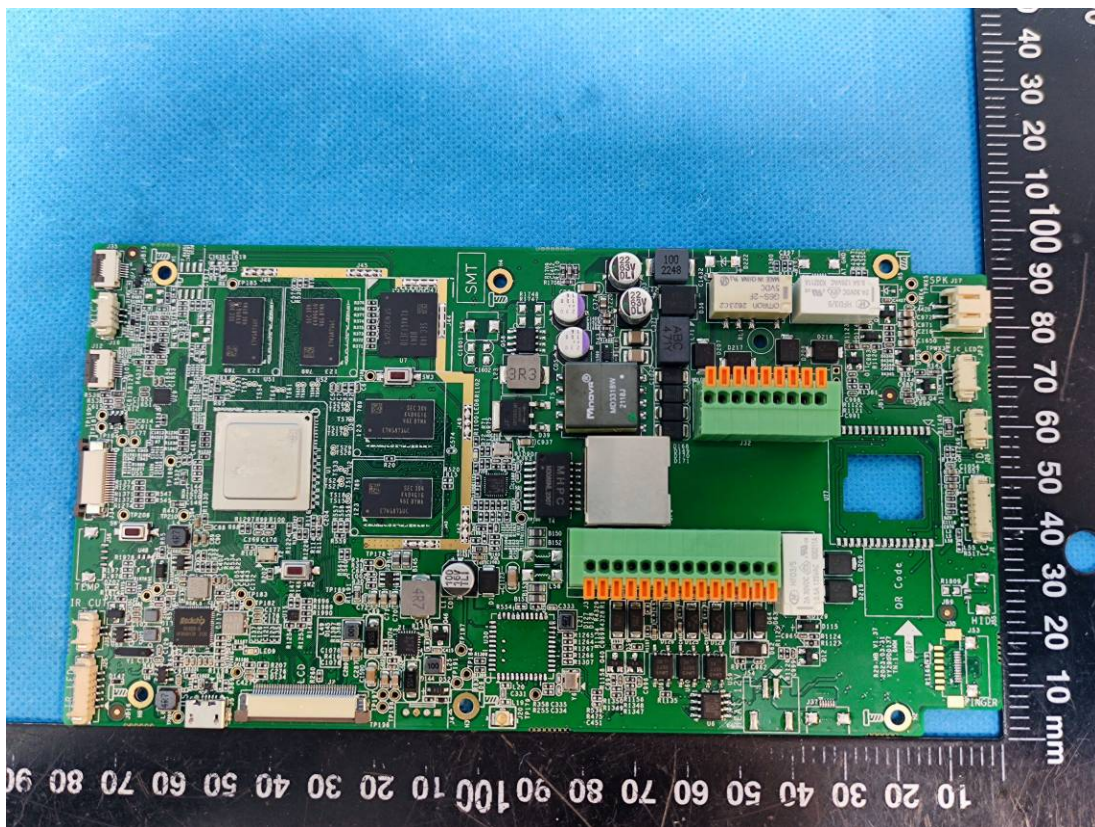

EUT INTERNAL PHOTOGRAPHS

NFC Antenna

125kHz Antenna