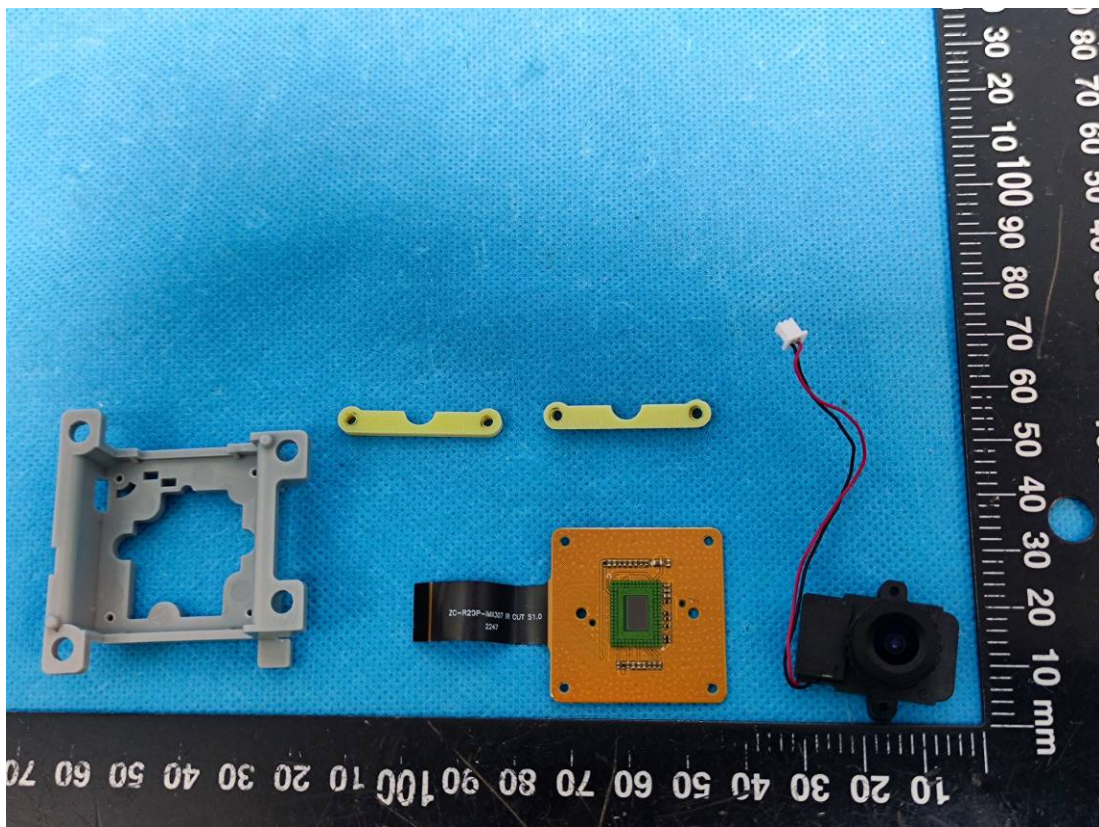

EUT INTERNAL PHOTOGRAPHS

NFC Antenna

125kHz Antenna