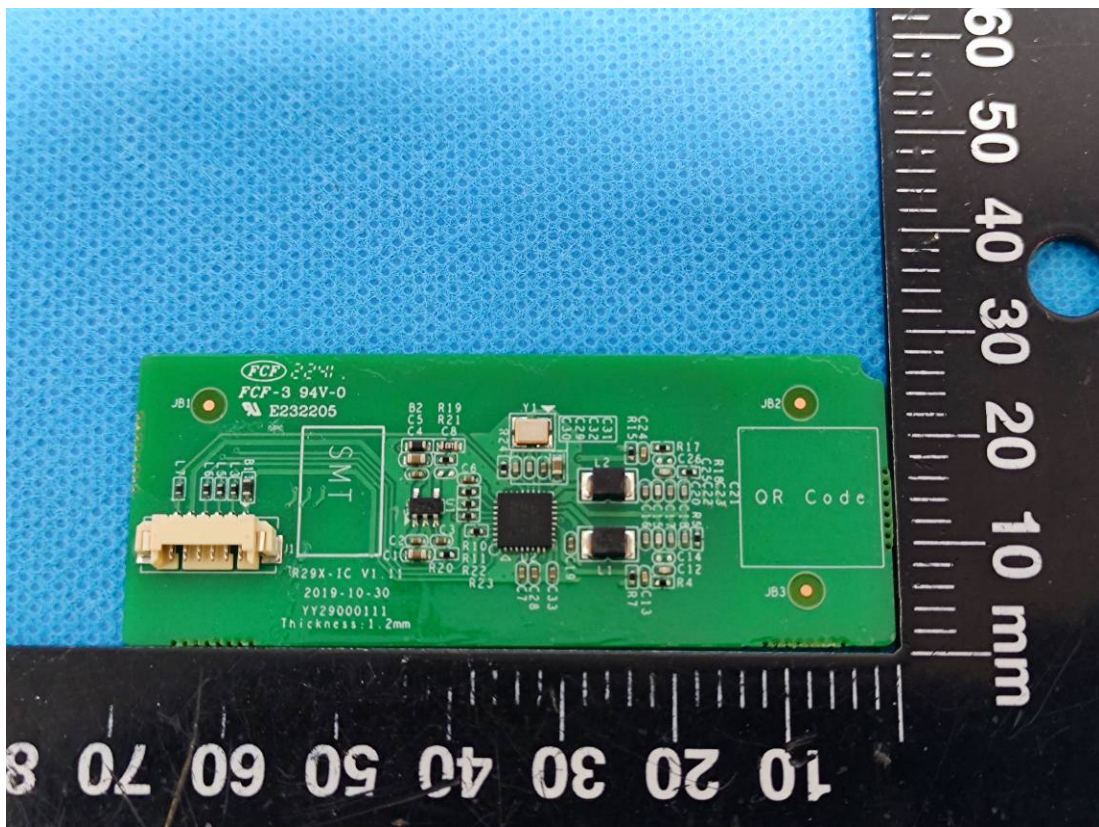

EUT INTERNAL PHOTOGRAPHS

NFC Antenna

125kHz Antenna