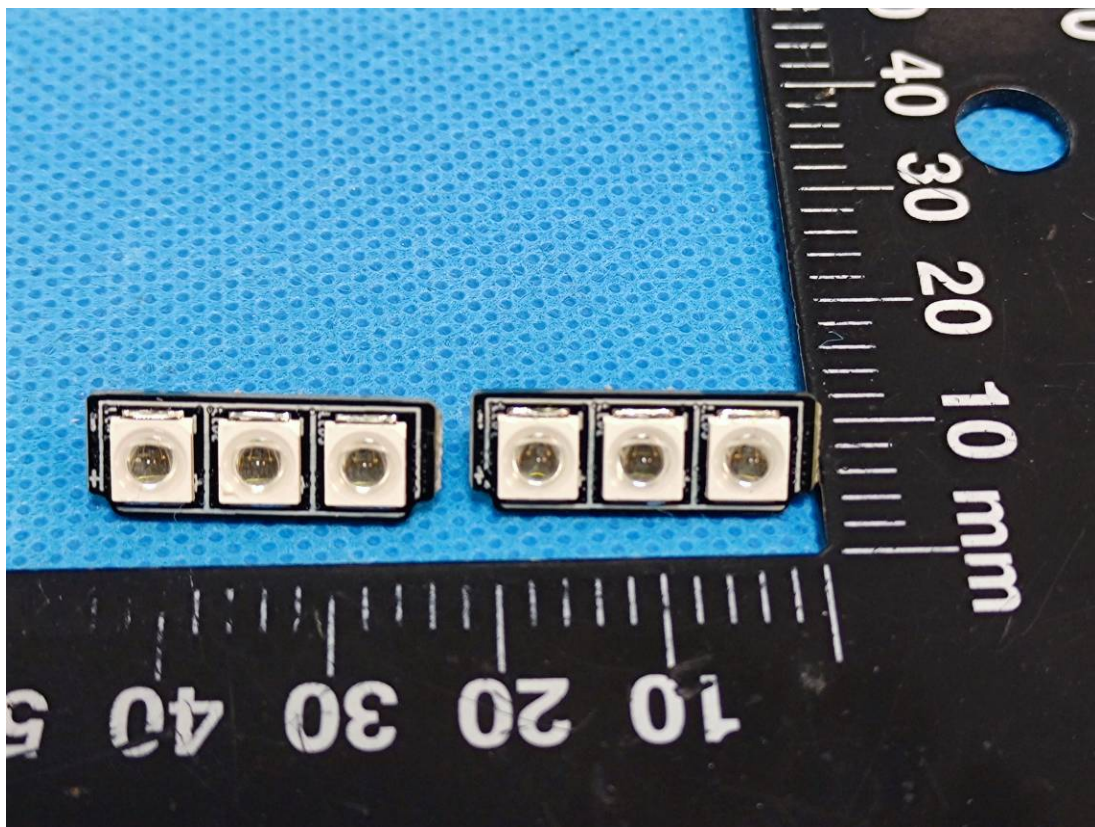

EUT INTERNAL PHOTOGRAPHS

NFC Antenna

125kHz Antenna