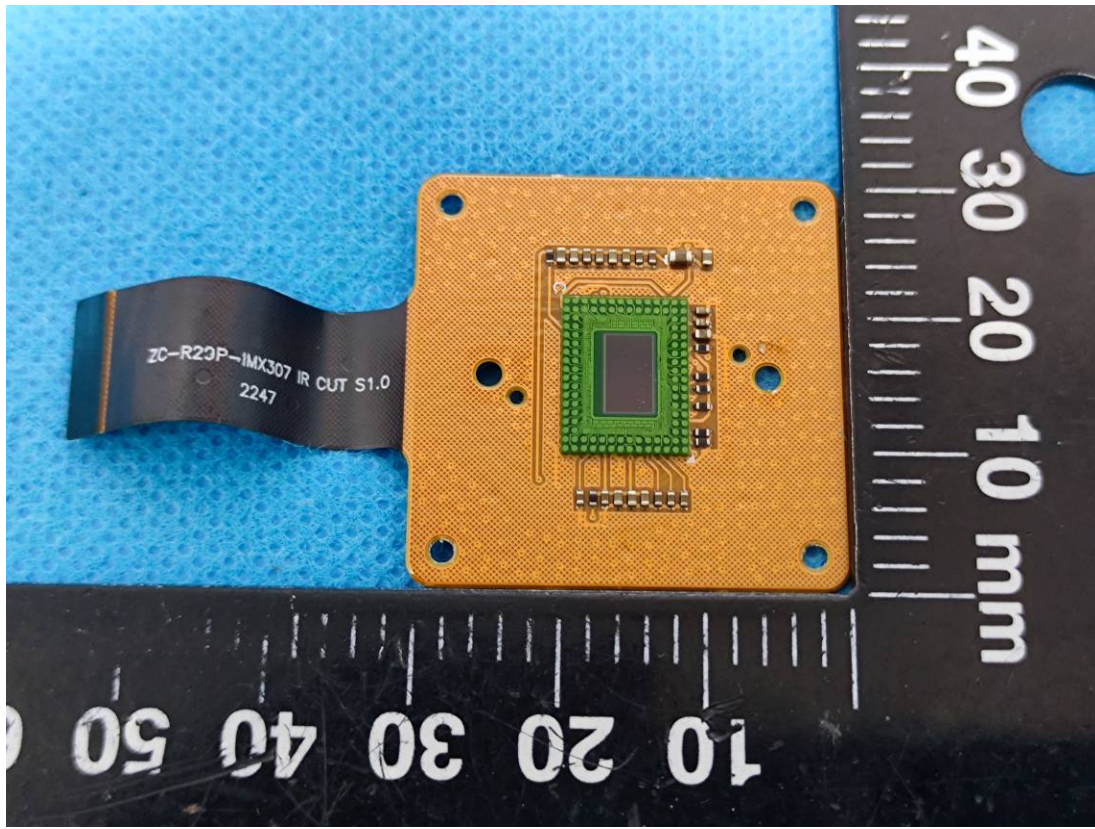

EUT INTERNAL PHOTOGRAPHS

NFC Antenna

125kHz Antenna