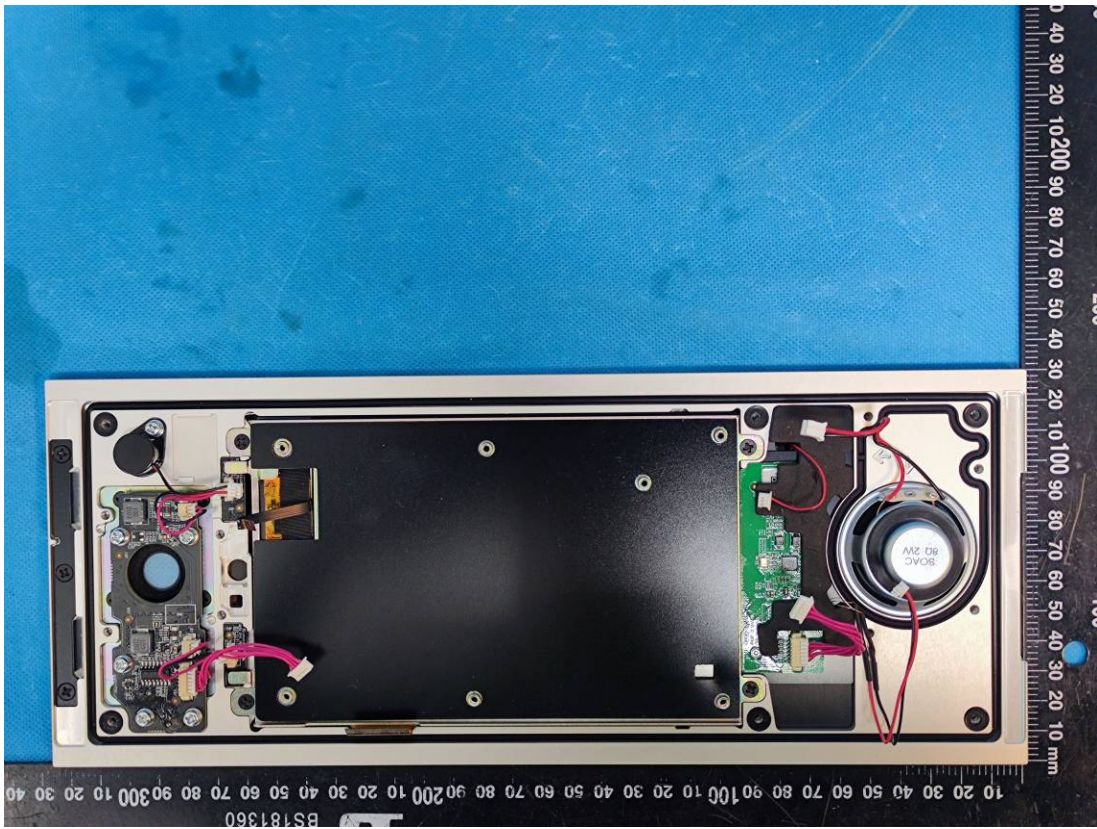

EUT INTERNAL PHOTOGRAPHS

NFC Antenna

125kHz Antenna