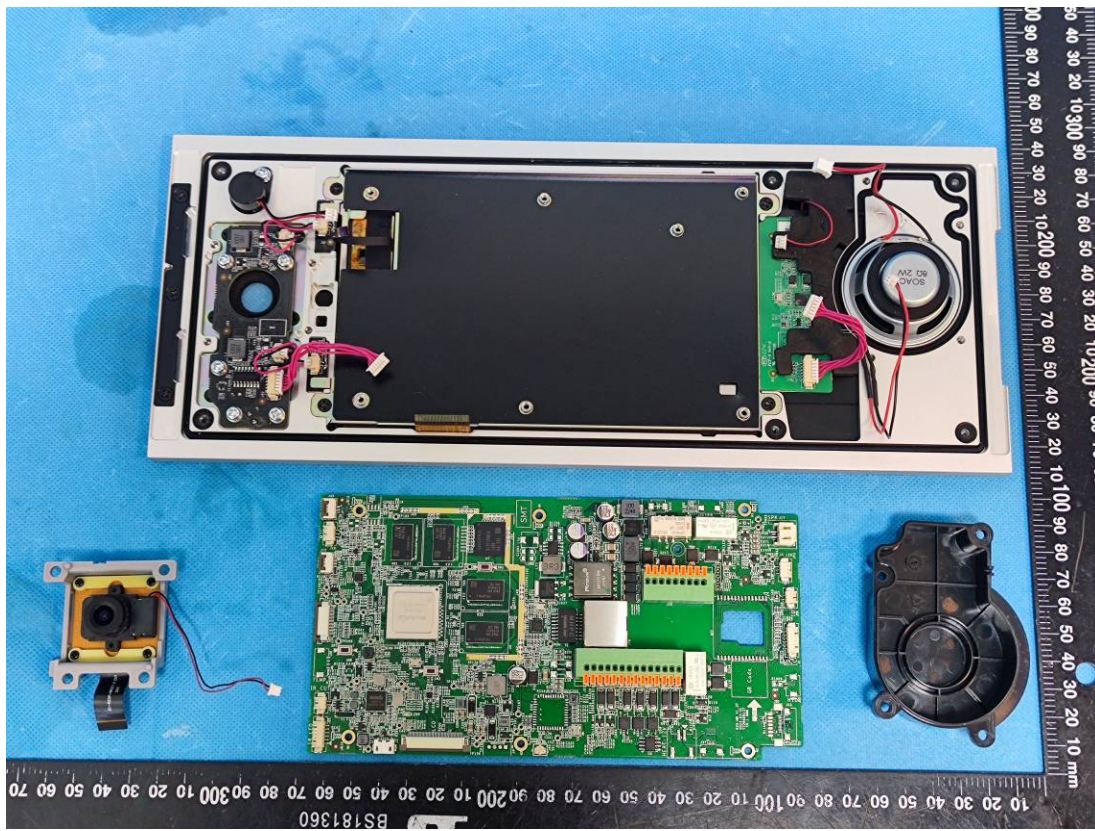

EUT INTERNAL PHOTOGRAPHS

NFC Antenna

125kHz Antenna