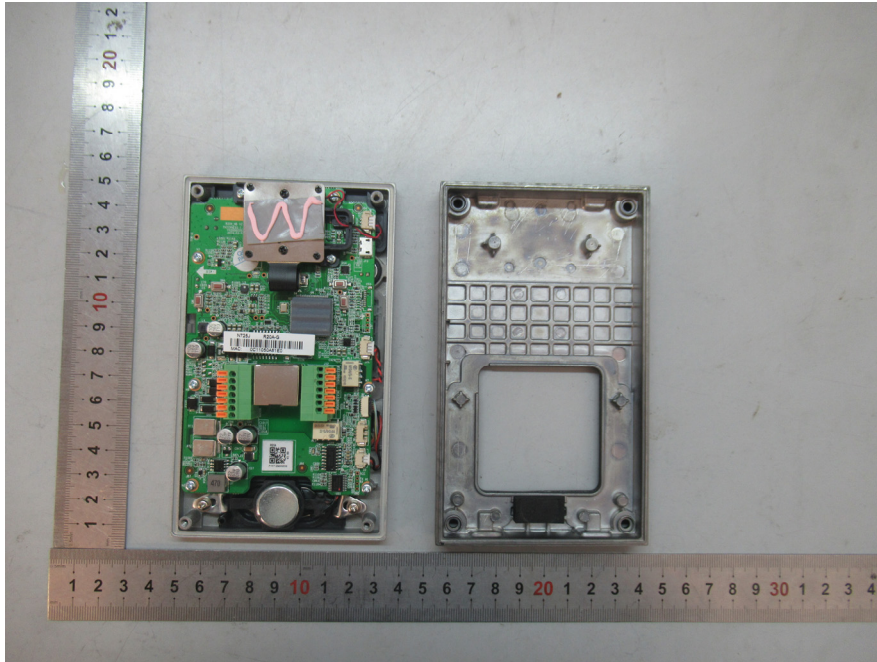

EXHIBIT B - EUT INTERNAL PHOTOGRAPHS

EUT – Cover off View-1

EUT – Cover off View-2

EUT – PCB-1 Top View

EUT – PCB-1 Bottom View

EUT – Cover off View-3

EUT – (125kHz) Antenna Top View

EUT – PCB-2 Top View

EUT – PCB-2 Bottom View

EUT – PCB-2 Top Chip View

EUT –Camera View