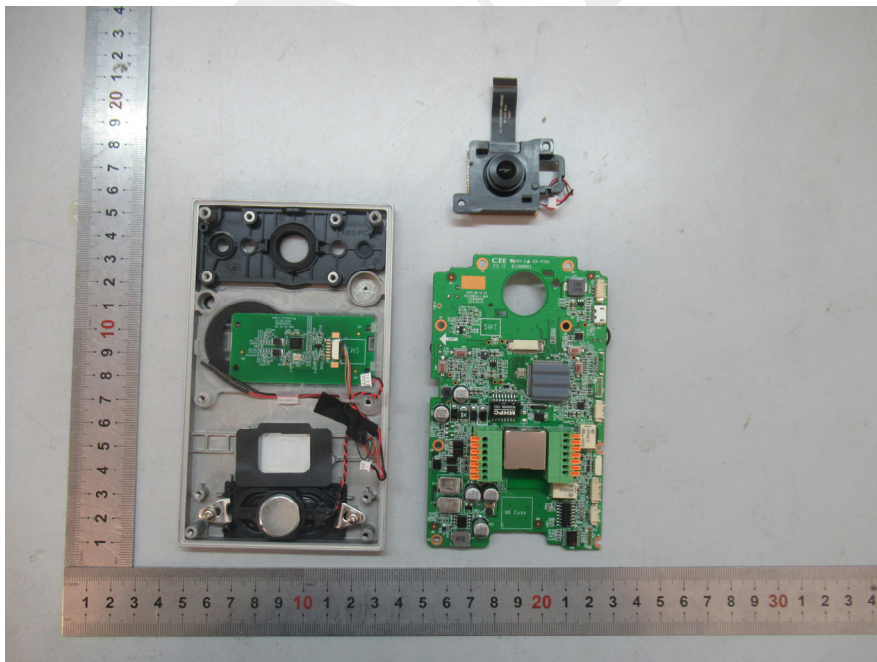

EXHIBIT B - EUT INTERNAL PHOTOGRAPHS

EUT – Cover off View-1

EUT – Cover off View-2

EUT – PCB-1 Top View

EUT – PCB-1 Bottom View

EUT – Cover off View-3

EUT – (125kHz) Antenna Top View

EUT – PCB-2 Top View

EUT – PCB-2 Bottom View

EUT – PCB-2 Top Chip View

EUT –Camera View