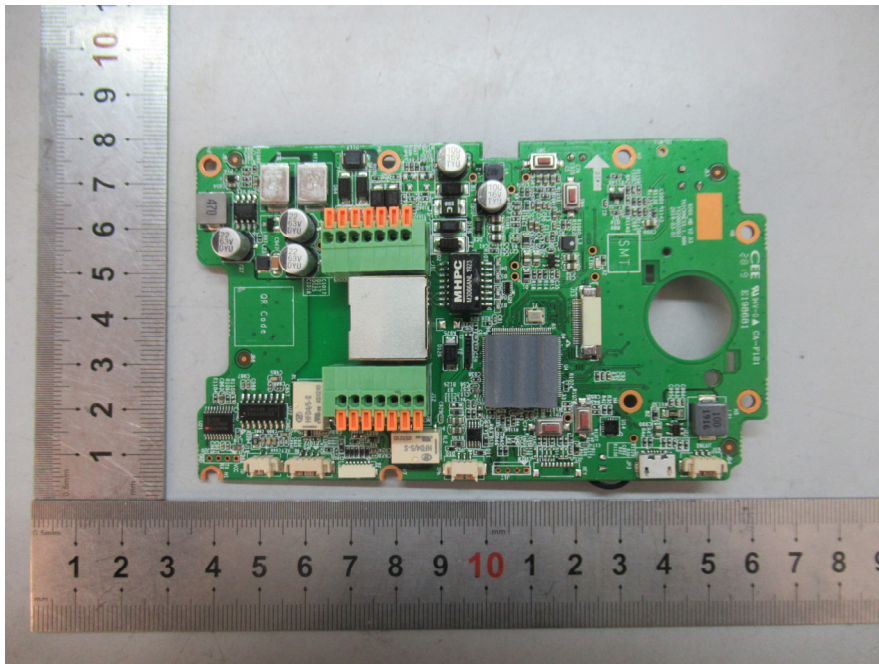

EXHIBIT B - EUT INTERNAL PHOTOGRAPHS

EUT – Cover off View-1

EUT – Cover off View-2

EUT – PCB-1 Top View

EUT – PCB-1 Bottom View

EUT – Cover off View-3

EUT – (125kHz) Antenna Top View

EUT – PCB-2 Top View

EUT – PCB-2 Bottom View

EUT – PCB-2 Top Chip View

EUT –Camera View