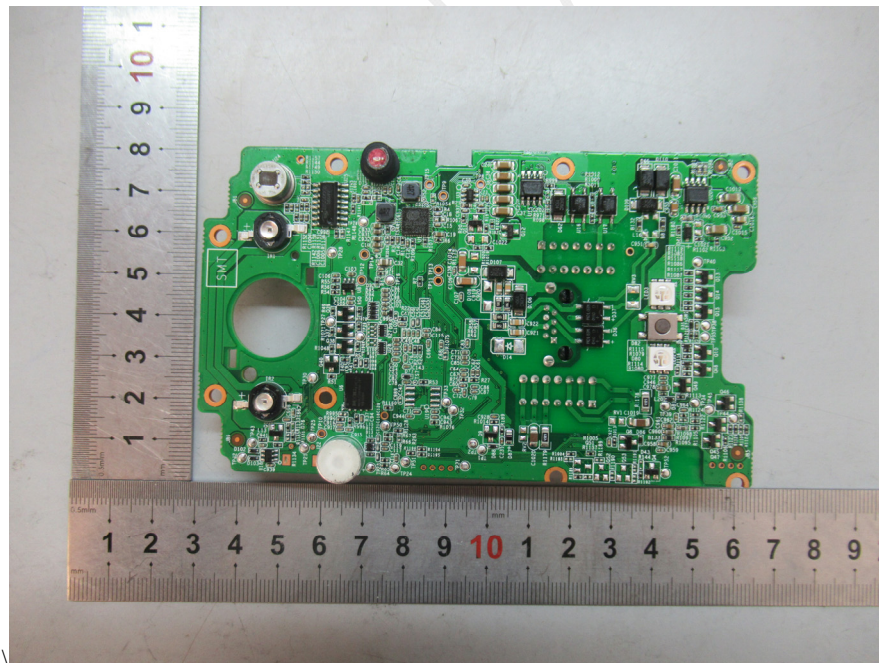

EXHIBIT B - EUT INTERNAL PHOTOGRAPHS

EUT – Cover off View-1

EUT – Cover off View-2

EUT – PCB-1 Top View

EUT – PCB-1 Bottom View

EUT – Cover off View-3

EUT – (125kHz) Antenna Top View

EUT – PCB-2 Top View

EUT – PCB-2 Bottom View

EUT – PCB-2 Top Chip View

EUT –Camera View