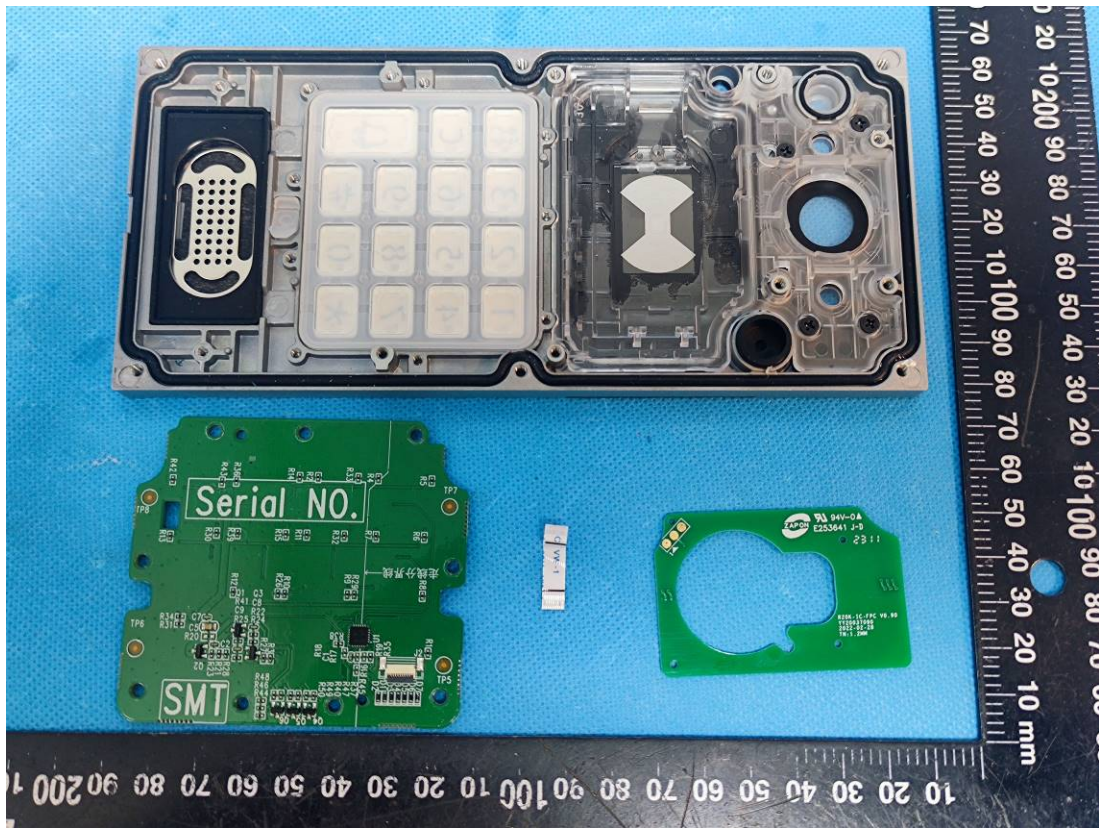

EXHIBIT C - EUT INTERNAL PHOTOGRAPHS

Uncover

Port

RFID Antenna-125k

Chip

Chip

Chip

Chip

NFC Antenna-13.56M

Chip