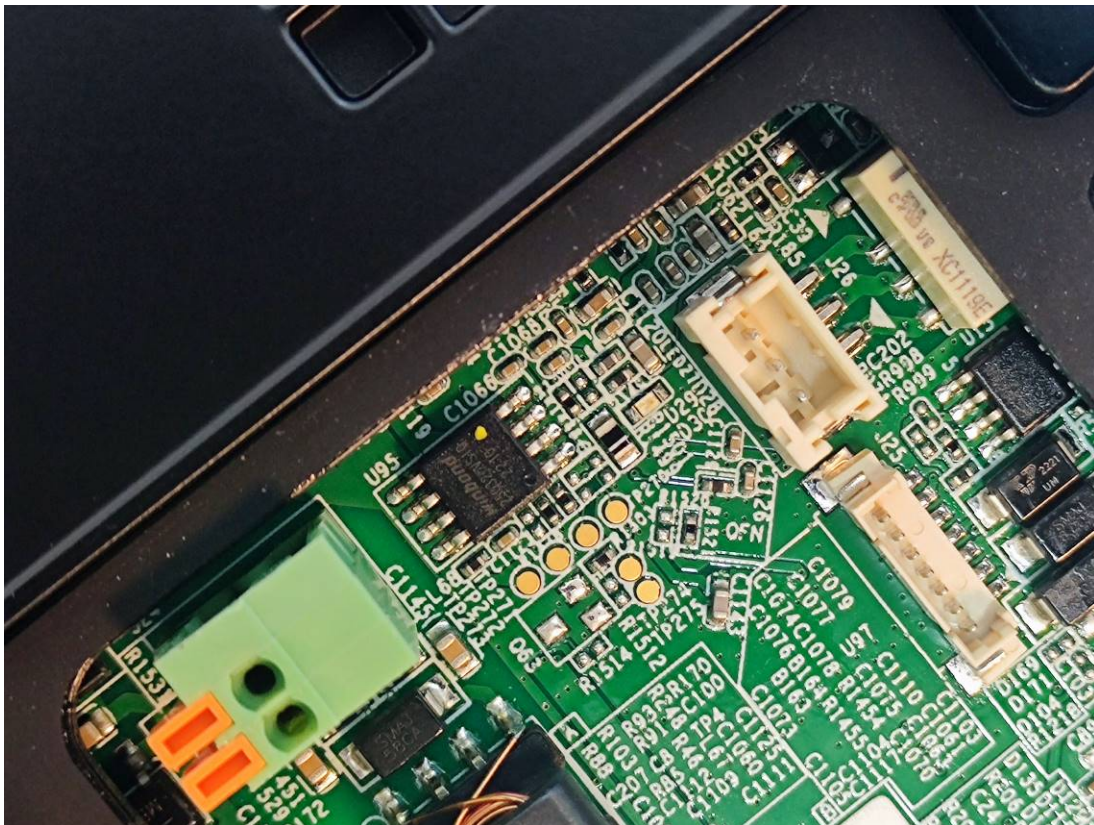

EXHIBIT C - EUT INTERNAL PHOTOGRAPHS

Uncover

Port

RFID Antenna-125k

Chip

Chip

Chip

Chip

NFC Antenna-13.56M

Chip