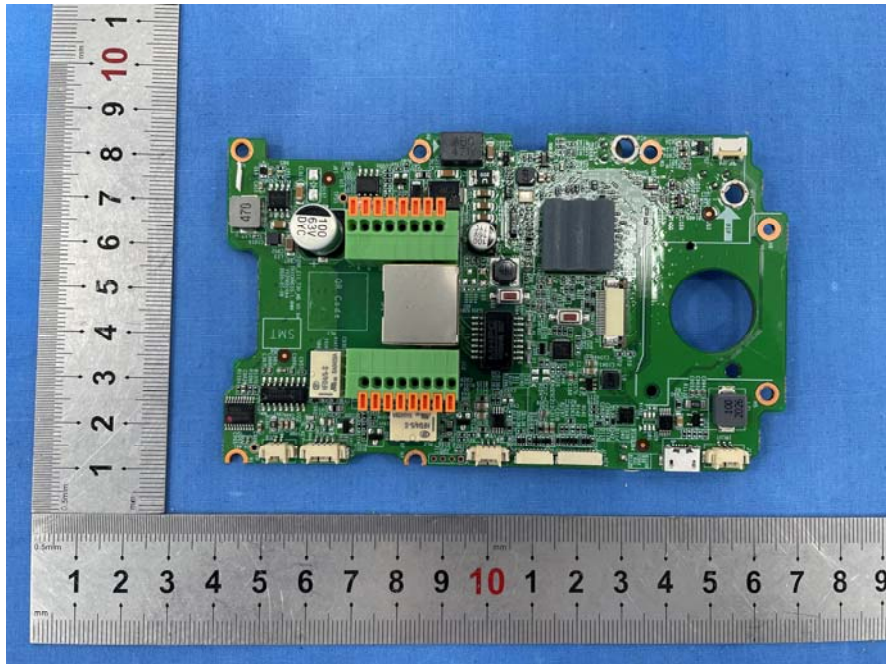

**EXHIBIT B - EUT INTERNAL PHOTOGRAPHS**

---

125kHz Chip

125 kHz  
Antenna