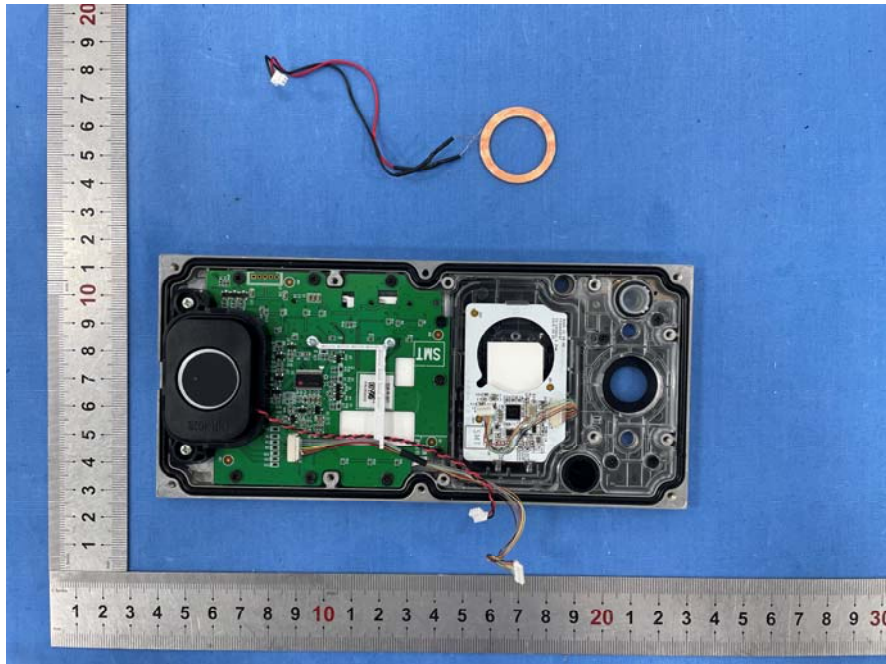

**EXHIBIT B - EUT INTERNAL PHOTOGRAPHS**

---

125kHz Chip

125 kHz  
Antenna