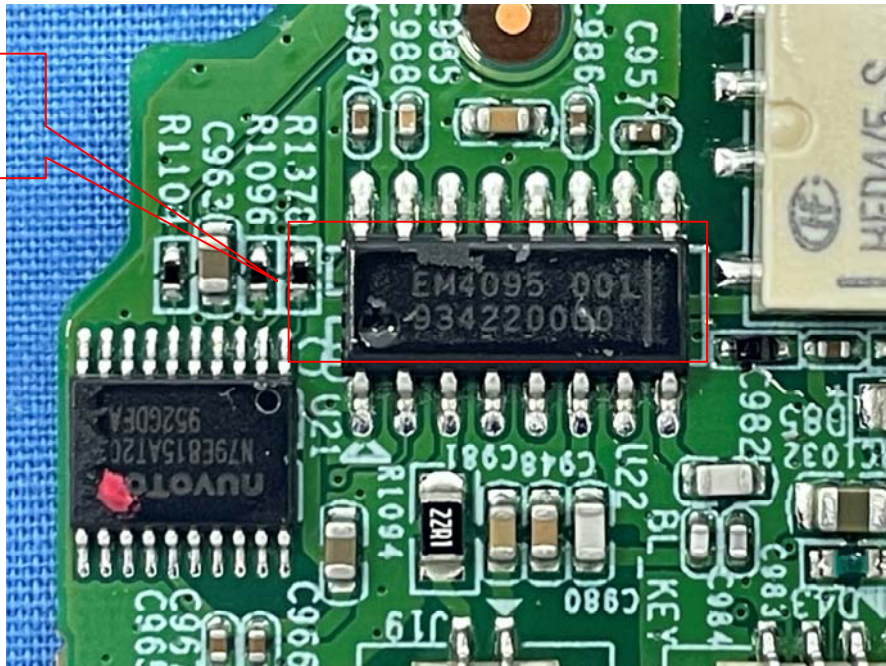

**EXHIBIT B - EUT INTERNAL PHOTOGRAPHS**

---

125kHz Chip

125 kHz  
Antenna