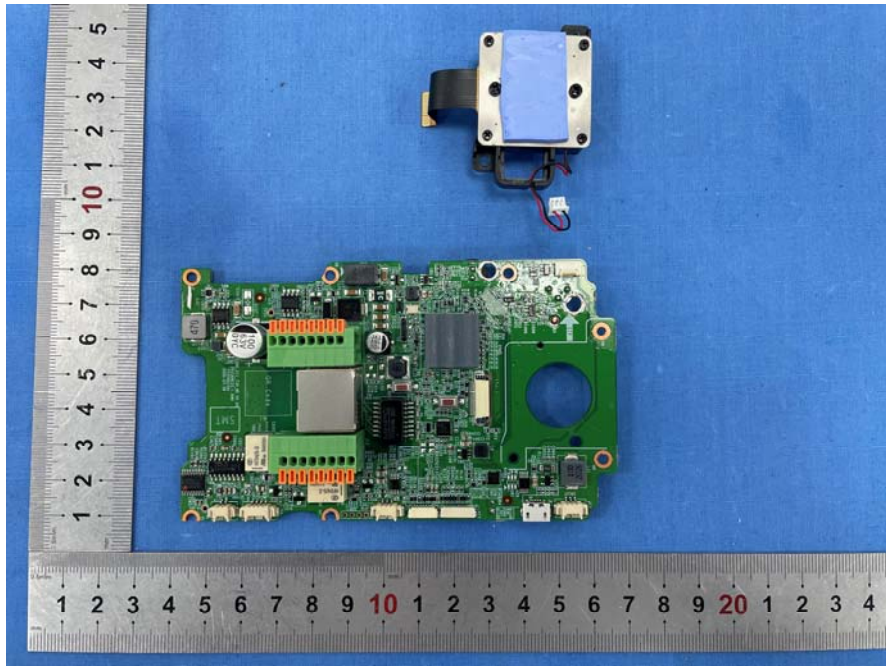

**EXHIBIT B - EUT INTERNAL PHOTOGRAPHS**

---

125kHz Chip

125 kHz  
Antenna