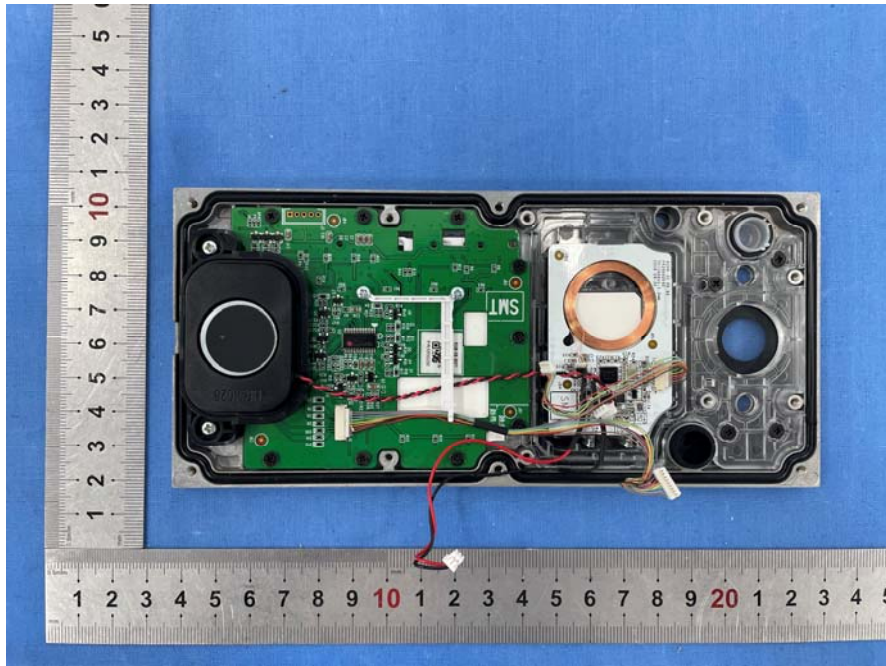

**EXHIBIT B - EUT INTERNAL PHOTOGRAPHS**

---

125kHz Chip

125 kHz  
Antenna