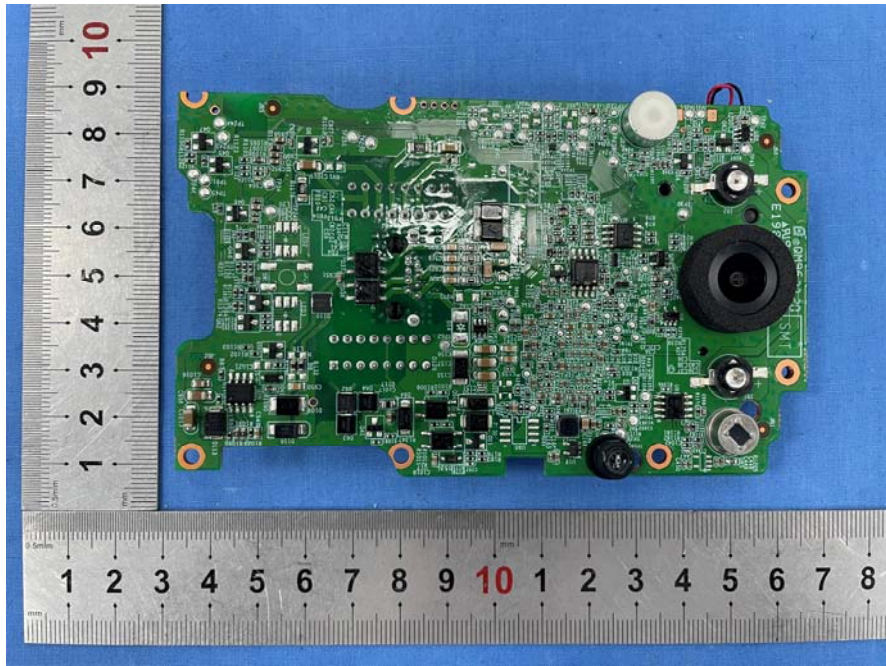

**EXHIBIT B - EUT INTERNAL PHOTOGRAPHS**

---

125kHz Chip

125 kHz  
Antenna