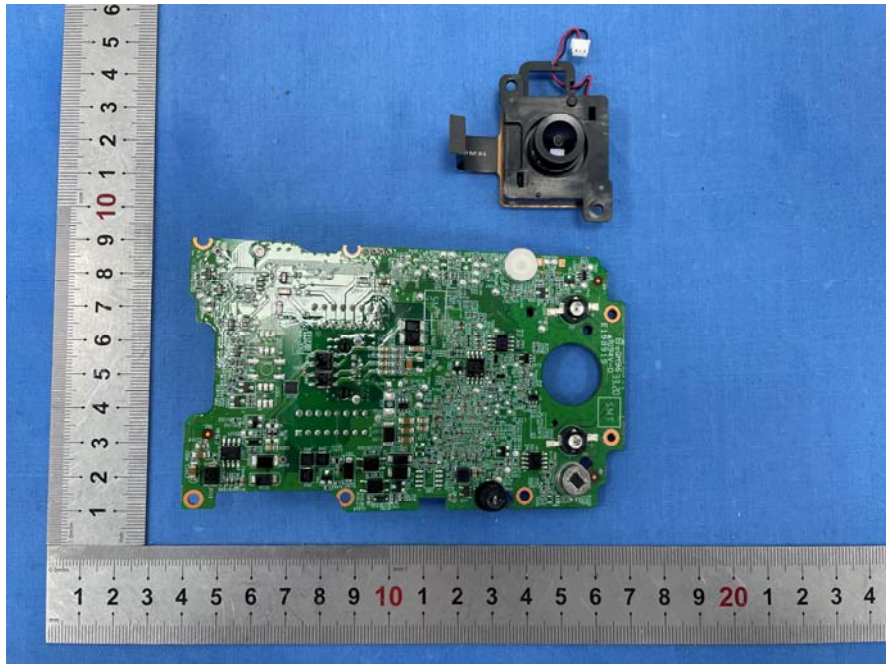

**EXHIBIT B - EUT INTERNAL PHOTOGRAPHS**

---

125kHz Chip

125 kHz  
Antenna