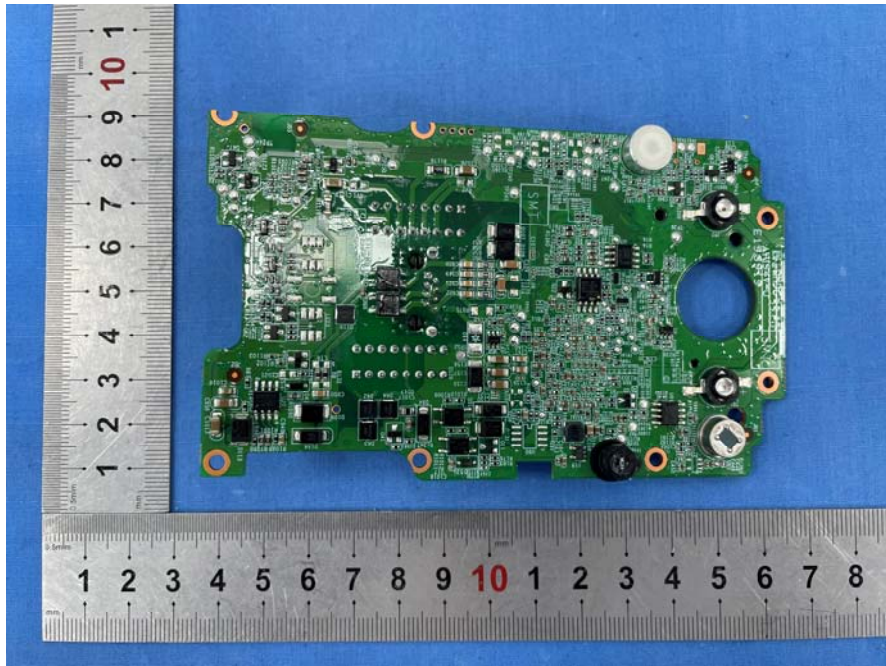

**EXHIBIT B - EUT INTERNAL PHOTOGRAPHS**

---

125kHz Chip

125 kHz  
Antenna