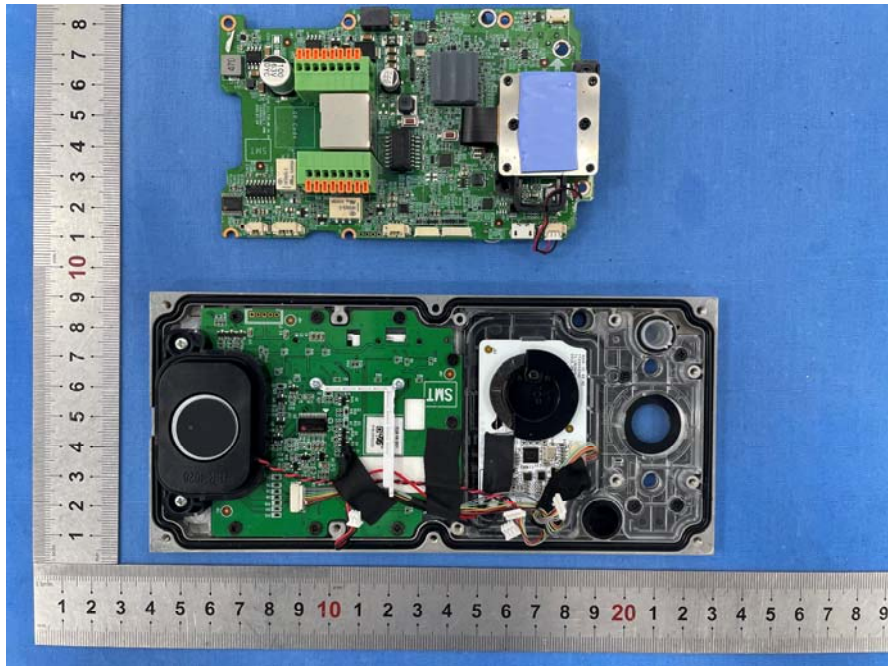

**EXHIBIT B - EUT INTERNAL PHOTOGRAPHS**

---

125kHz Chip

125 kHz  
Antenna