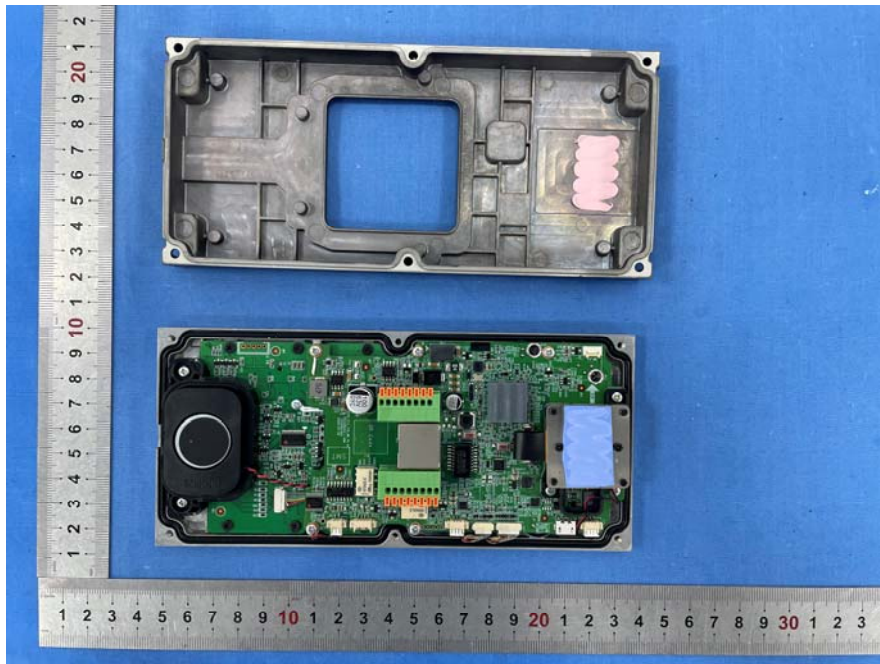

**EXHIBIT B - EUT INTERNAL PHOTOGRAPHS**

---

125kHz Chip

125 kHz  
Antenna