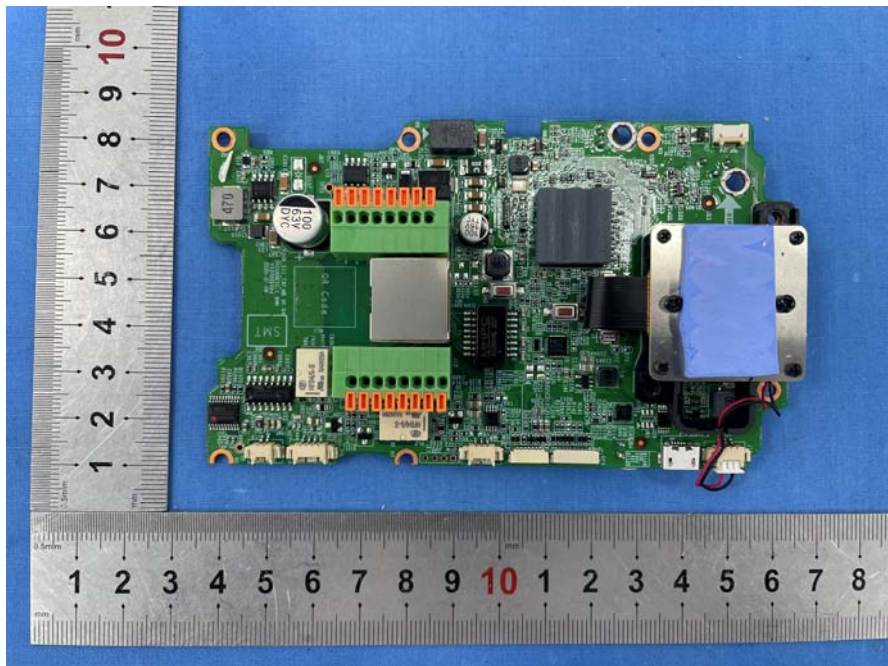

**EXHIBIT B - EUT INTERNAL PHOTOGRAPHS**

---

125kHz Chip

125 kHz  
Antenna