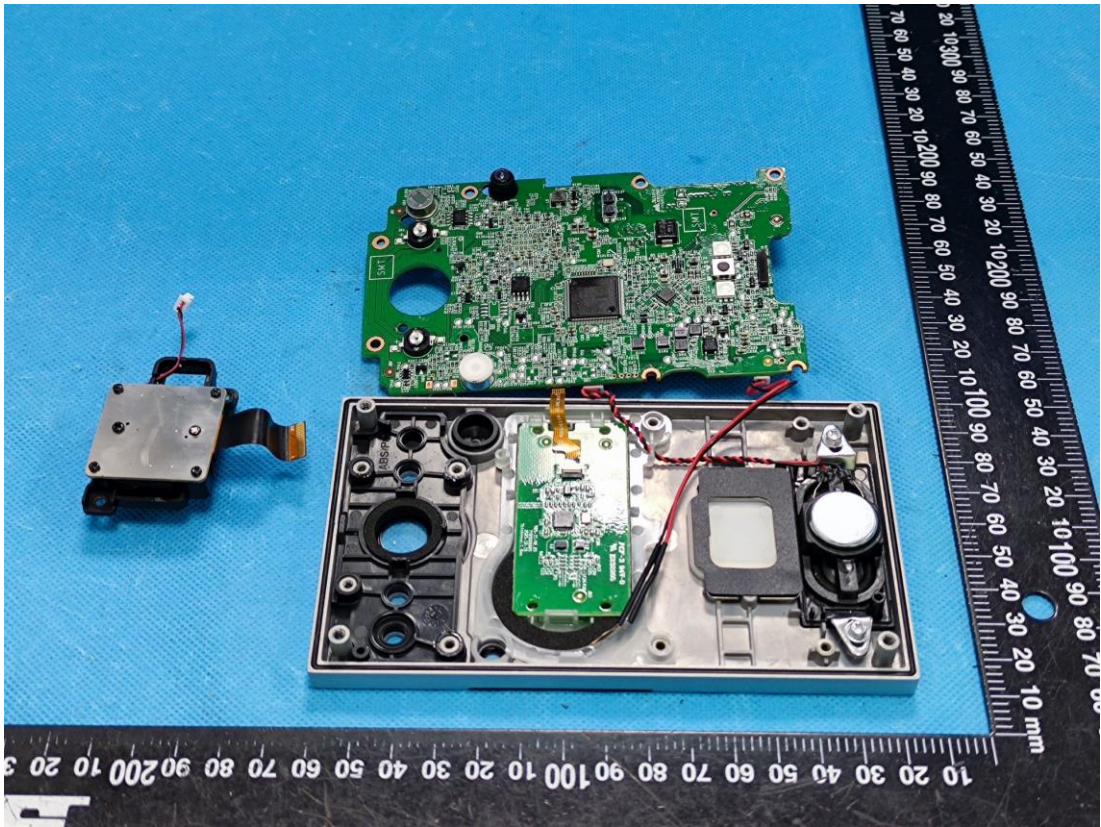

**EXHIBIT C - EUT INTERNAL PHOTOGRAPHS**

125kHz Antenna