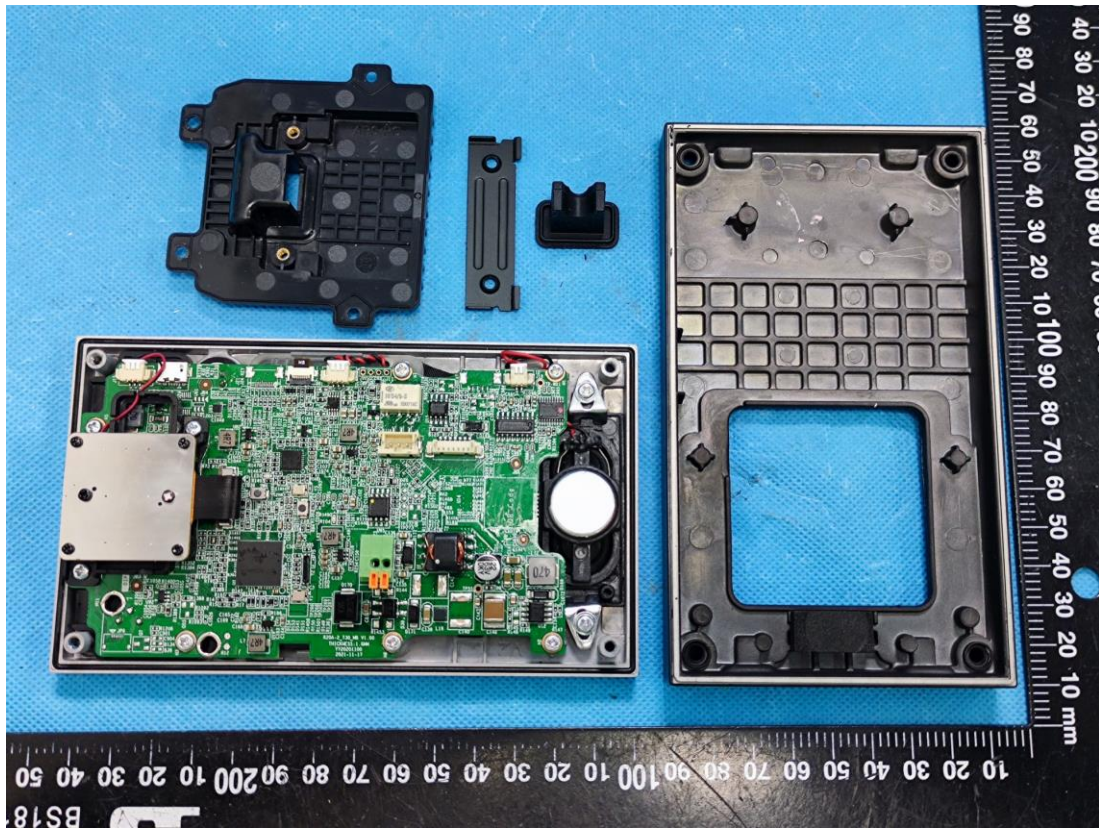

**EXHIBIT C - EUT INTERNAL PHOTOGRAPHS**

125kHz Antenna