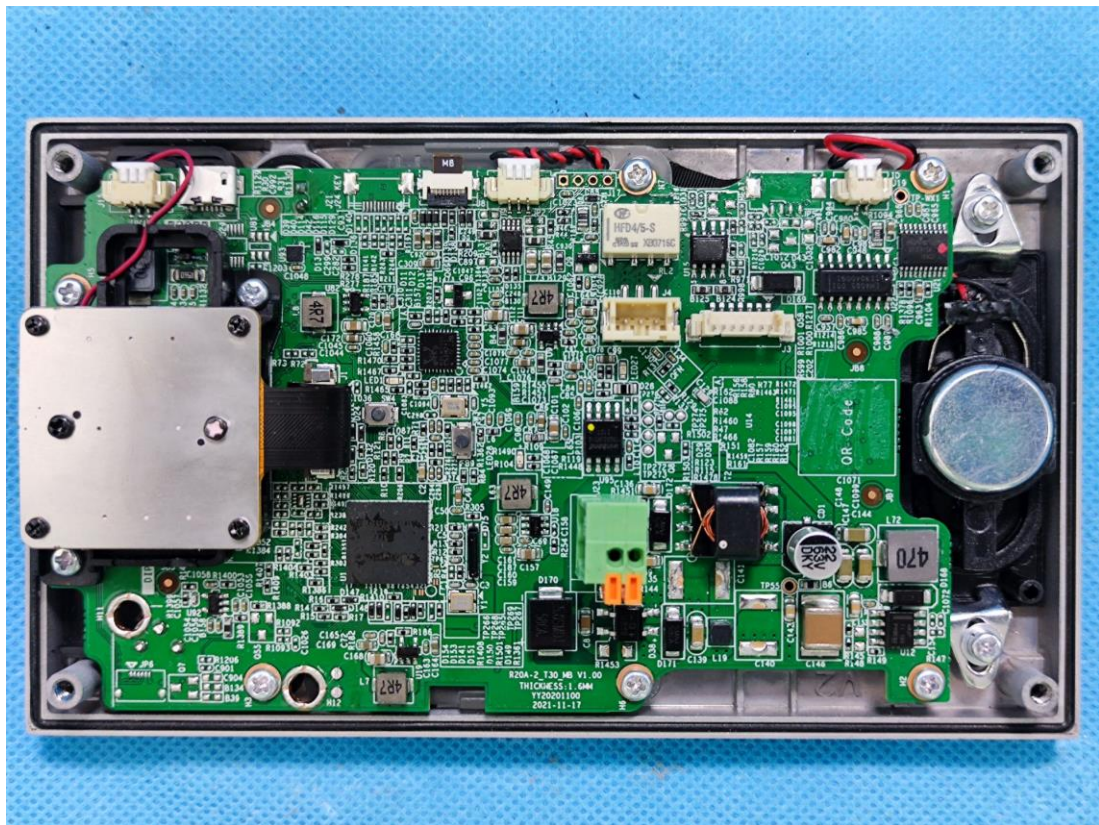

**EXHIBIT C - EUT INTERNAL PHOTOGRAPHS**

125kHz Antenna