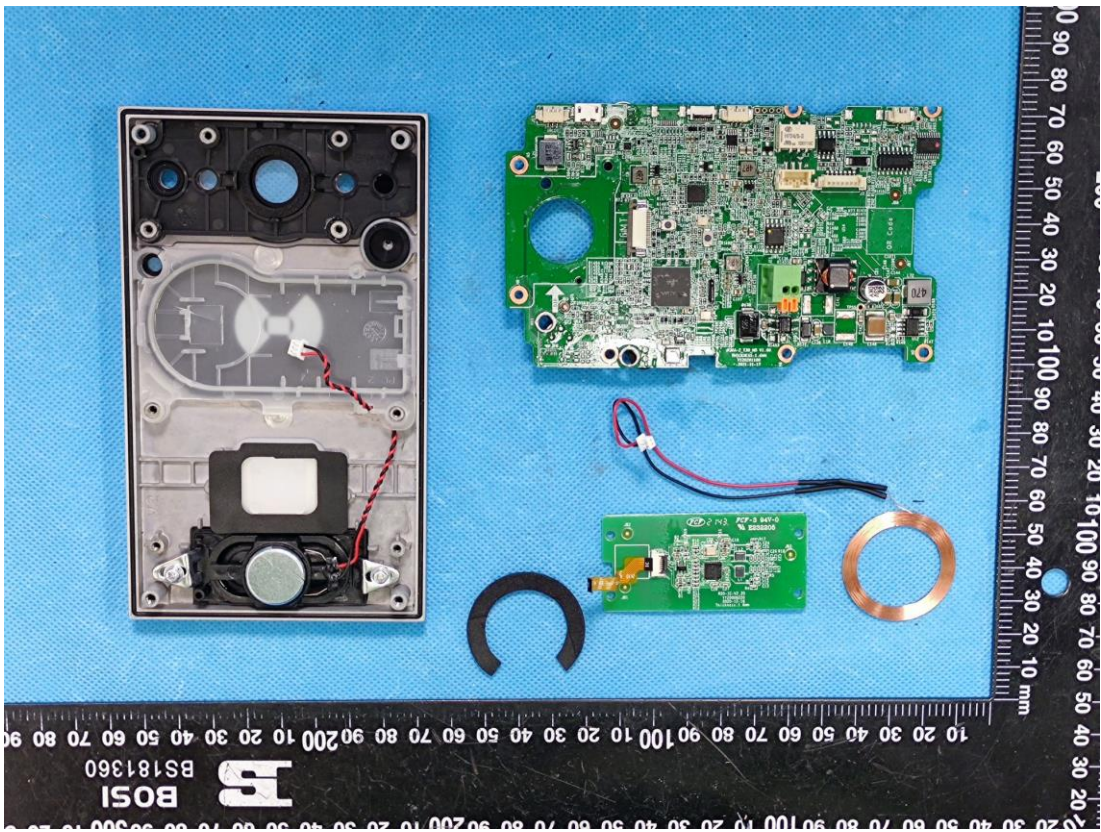

**EXHIBIT C - EUT INTERNAL PHOTOGRAPHS**

125kHz Antenna