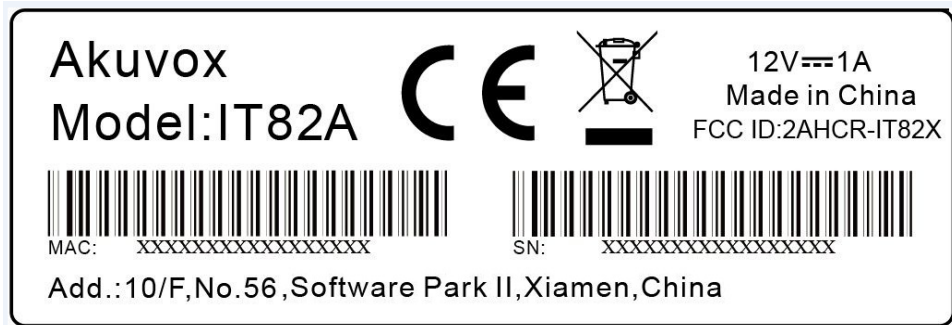

EXHIBIT A - FCC ID LABELING AND LOCATION

FCC ID Label

Proposed FCC ID Label Location

Label Here

The label shown shall be permanently affixed at a conspicuous location on the device and be readily visible to the user at the time purchase (Labeling requirements per 2.925)