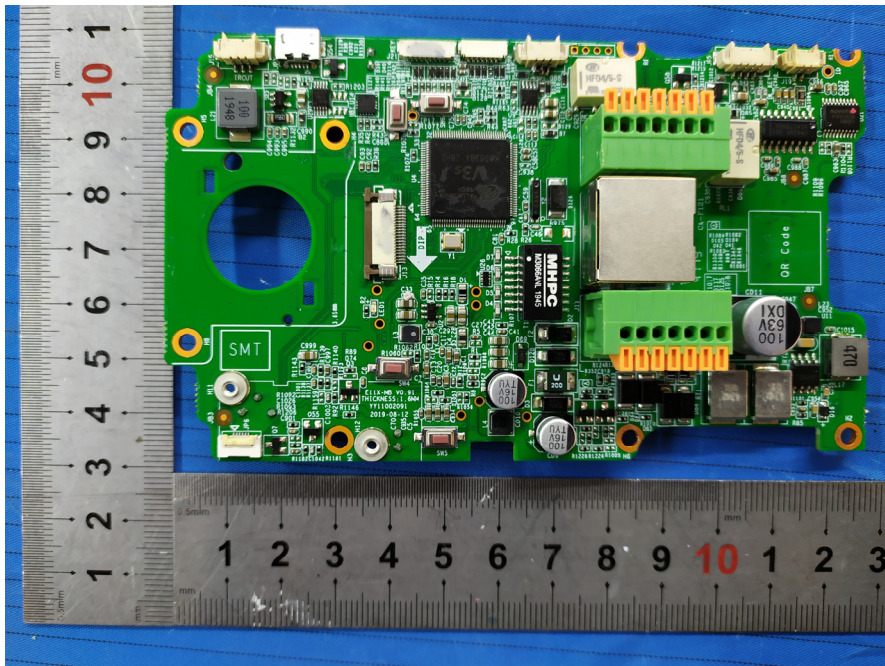

EXHIBIT B - EUT INTERNAL PHOTOGRAPHS

125 kHz Antenna

FUNIA