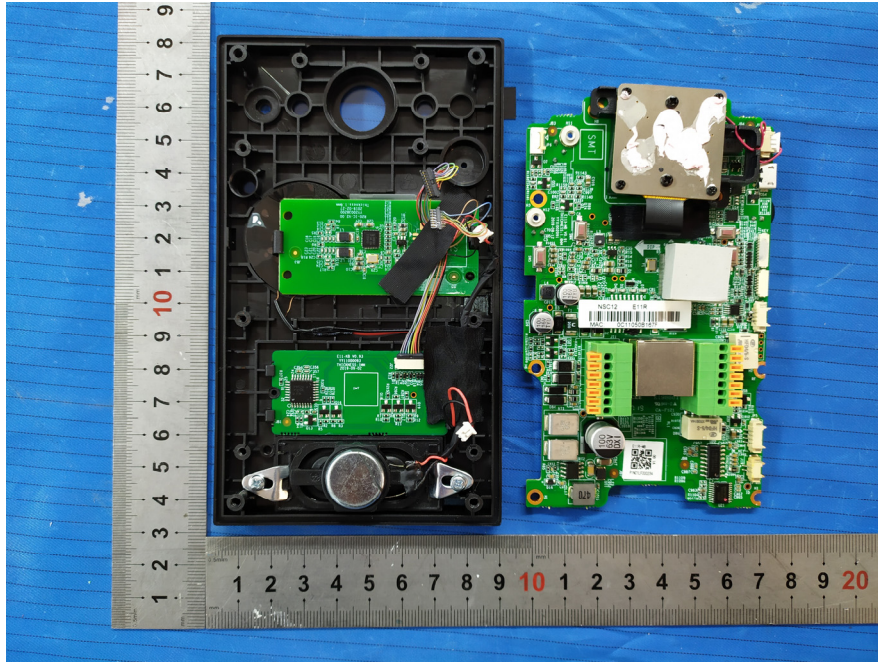

EXHIBIT B - EUT INTERNAL PHOTOGRAPHS

125 kHz Antenna

FUNIA