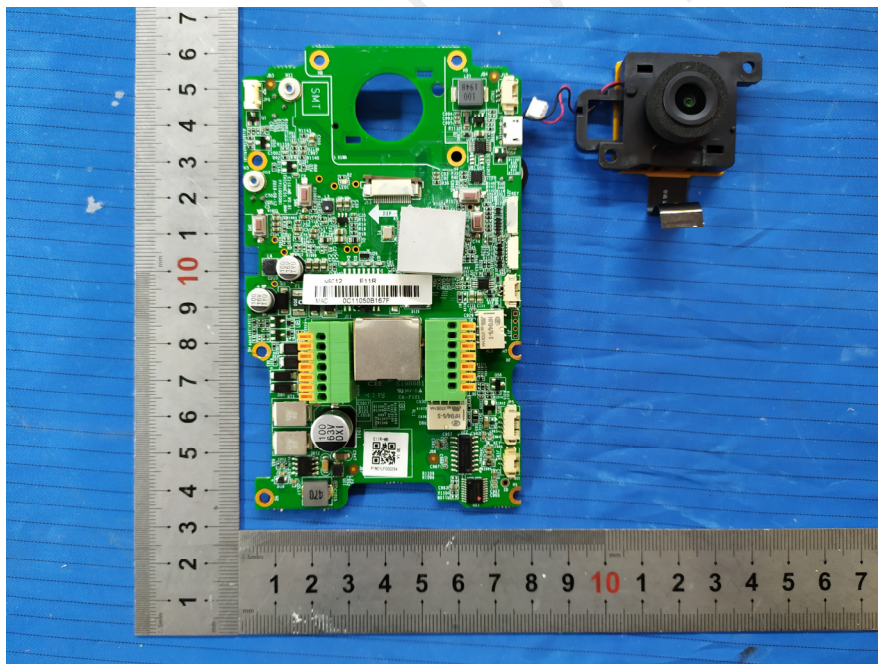

EXHIBIT B - EUT INTERNAL PHOTOGRAPHS

125 kHz Antenna

FUNIA