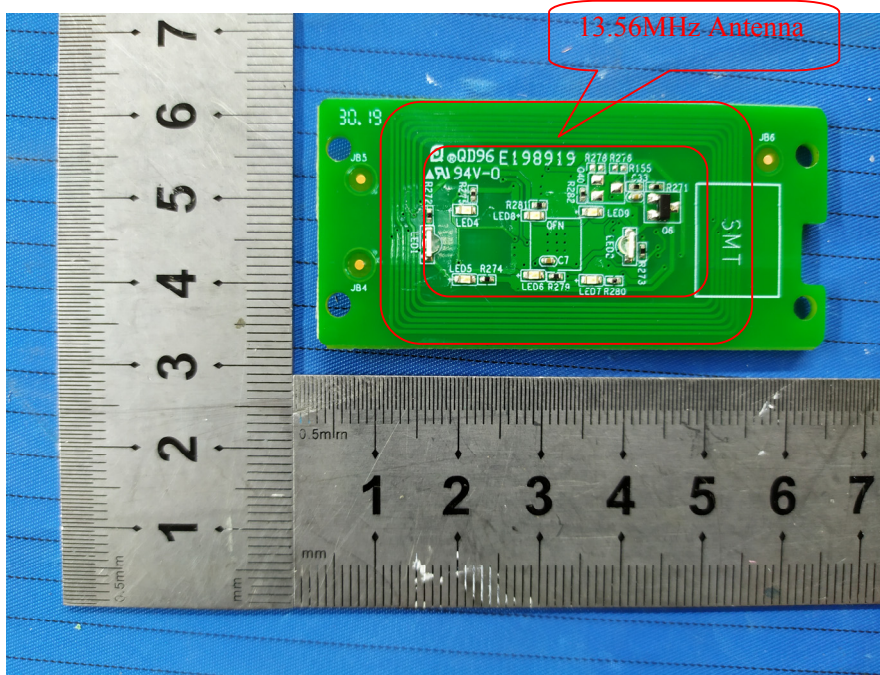

EXHIBIT B - EUT INTERNAL PHOTOGRAPHS

125 kHz Antenna

FUNIA