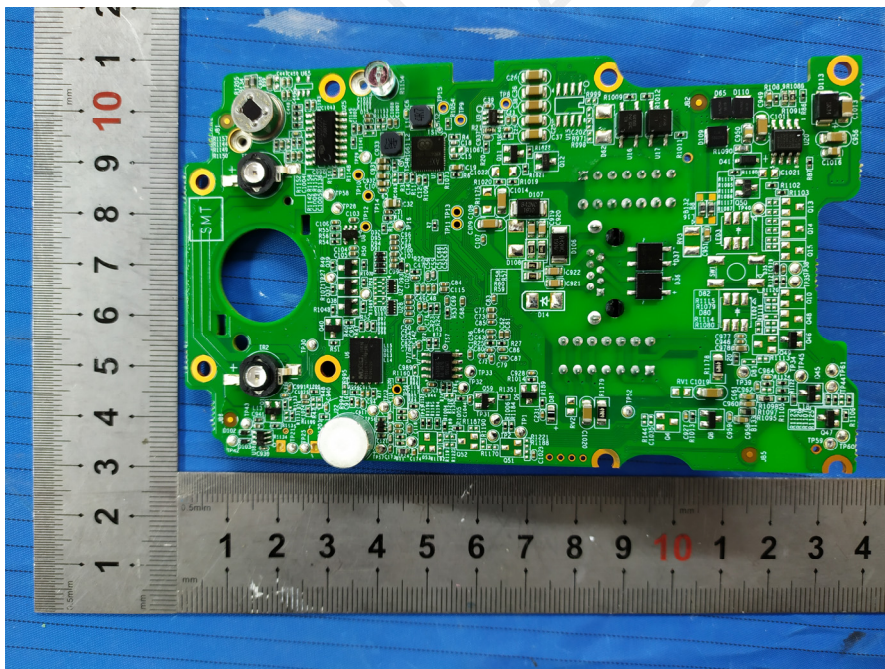

EXHIBIT B - EUT INTERNAL PHOTOGRAPHS

125 kHz Antenna

FUNIA