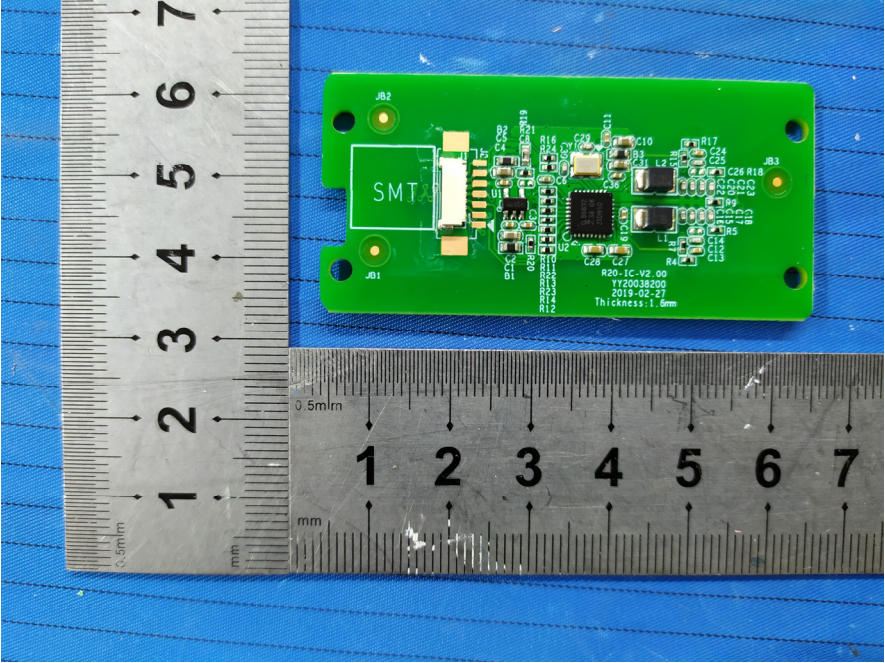

EXHIBIT B - EUT INTERNAL PHOTOGRAPHS

125 kHz Antenna

FUNIA