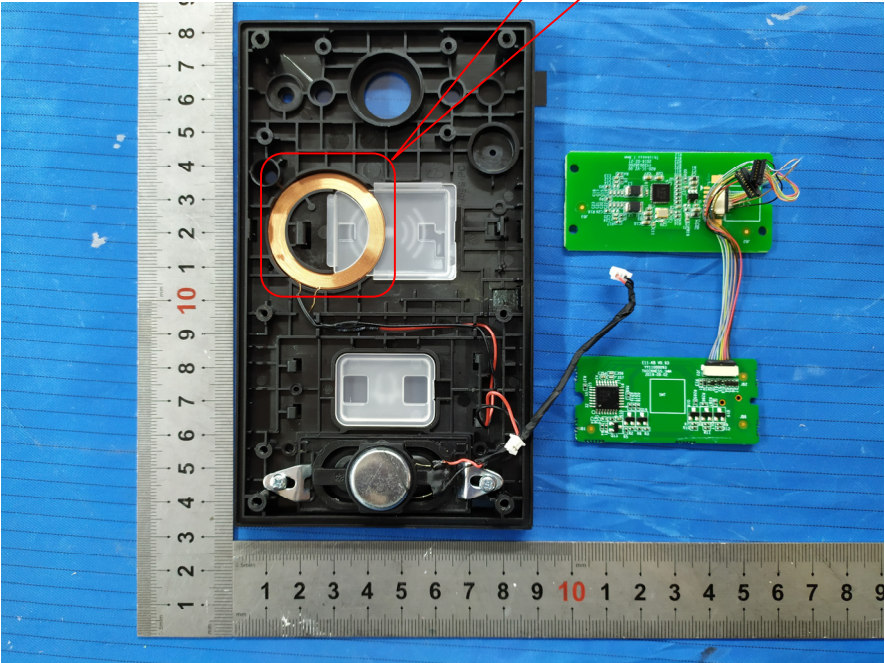

EXHIBIT B - EUT INTERNAL PHOTOGRAPHS

125 kHz Antenna

FUNIA