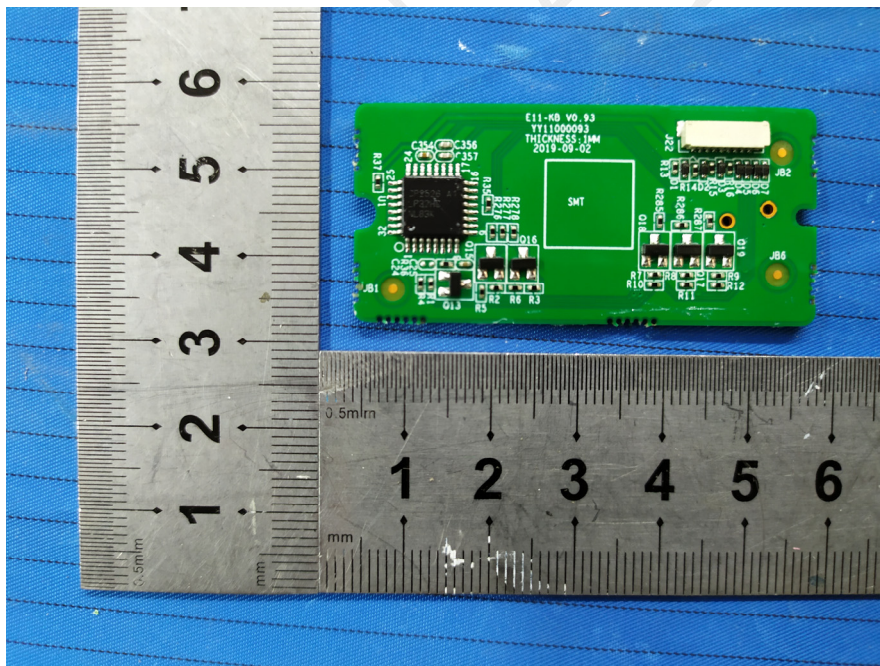

EXHIBIT B - EUT INTERNAL PHOTOGRAPHS

125 kHz Antenna

FUNIA