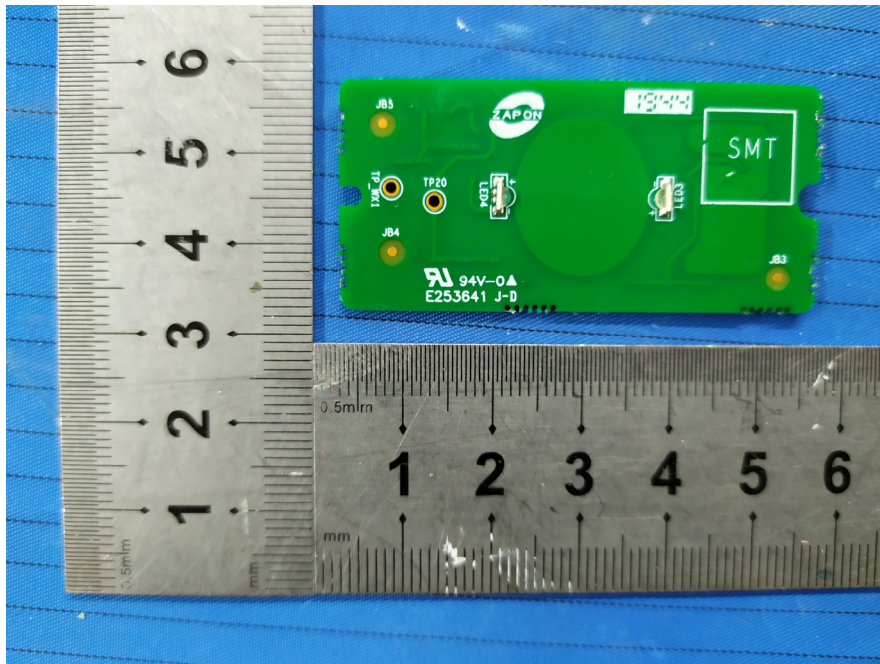

EXHIBIT B - EUT INTERNAL PHOTOGRAPHS

125 kHz Antenna

FUNIA