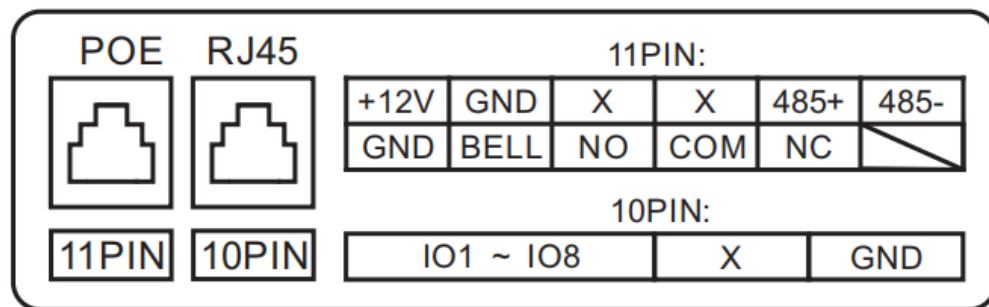

Akuvox

Open A Smart World

Model:C313W

Color:Silver

MAC: XXXXXXXXXXXXXXXXXXXX

SN: XXXXXXXXXXXXXXXXXXXX

12VDC,1A from LPS or 802.3af PoE

FCC ID:2AHCR-C313XV3

AKUVOX (XIAMEN) NETWORKS CO., LTD.

Made in China

Add: 10/F, No.56 , Software Park II, Xiamen , China

POE RJ45		11PIN:					
		+12V	GND	X	X	485+	485-
		GND	BELL	NO	COM	NC	
11PIN	10PIN	10PIN:		X	GND		
		IO1 - IO8					