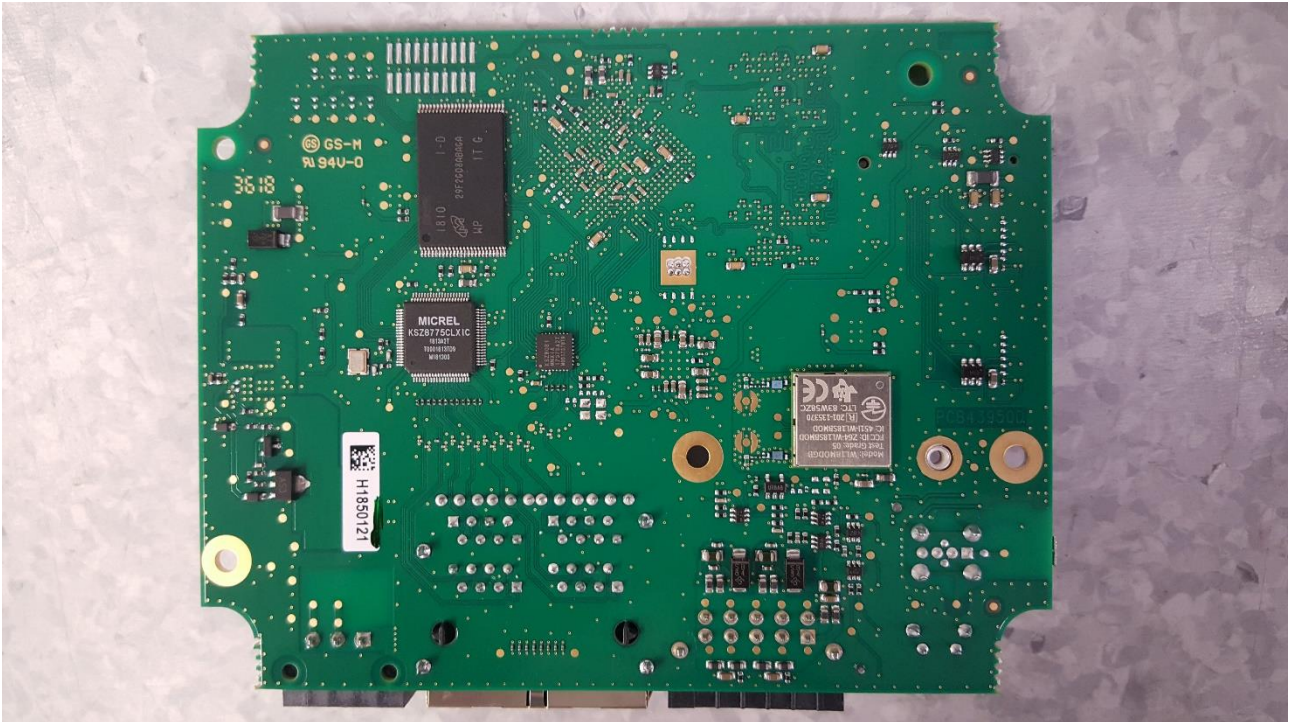

5th July 2019

Tosibox Lock 500iC Internal Photos

Bottom view of the PWB

Top view of the PWB

PWB assembled into the left-half of the mechanics, LTE modem assembled

Right-half of the mechanics

Front view of the assembled device