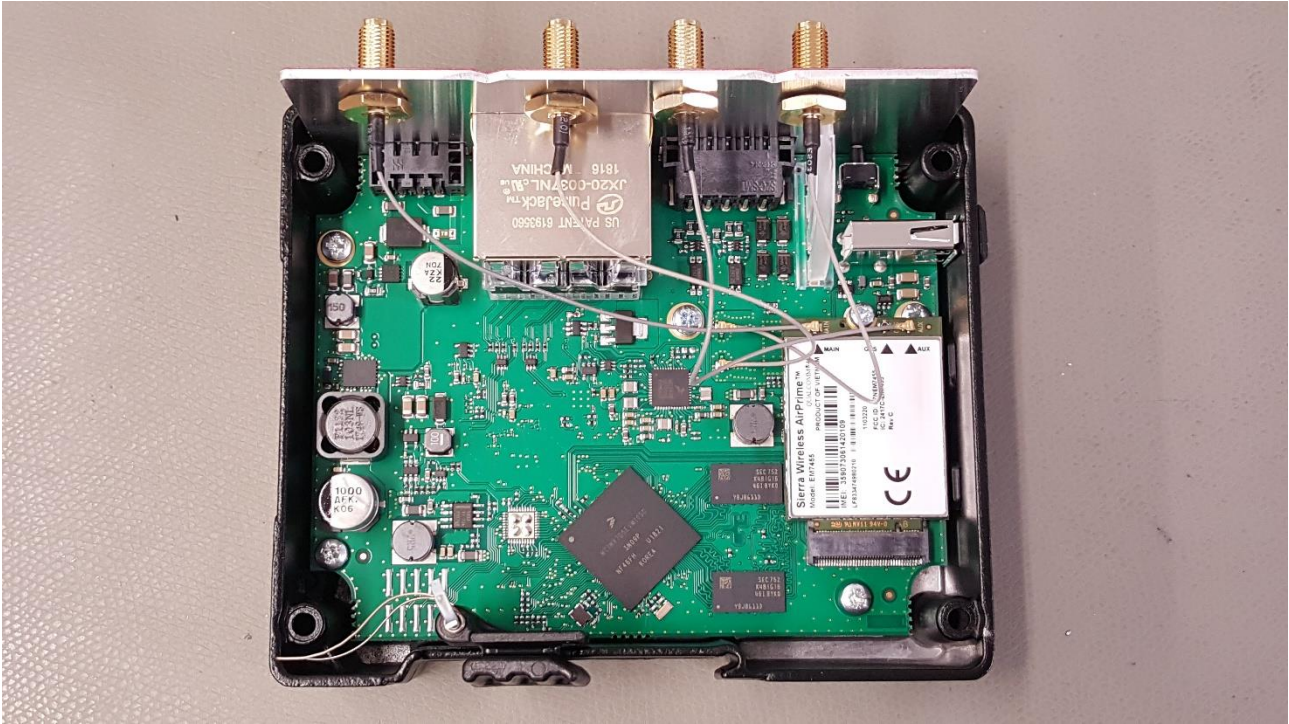

5th July 2019

Tosibox Lock 500iC Internal Photos

Bottom view of the PWB

Top view of the PWB

PWB assembled into the left-half of the mechanics, LTE modem assembled

Right-half of the mechanics

Front view of the assembled device